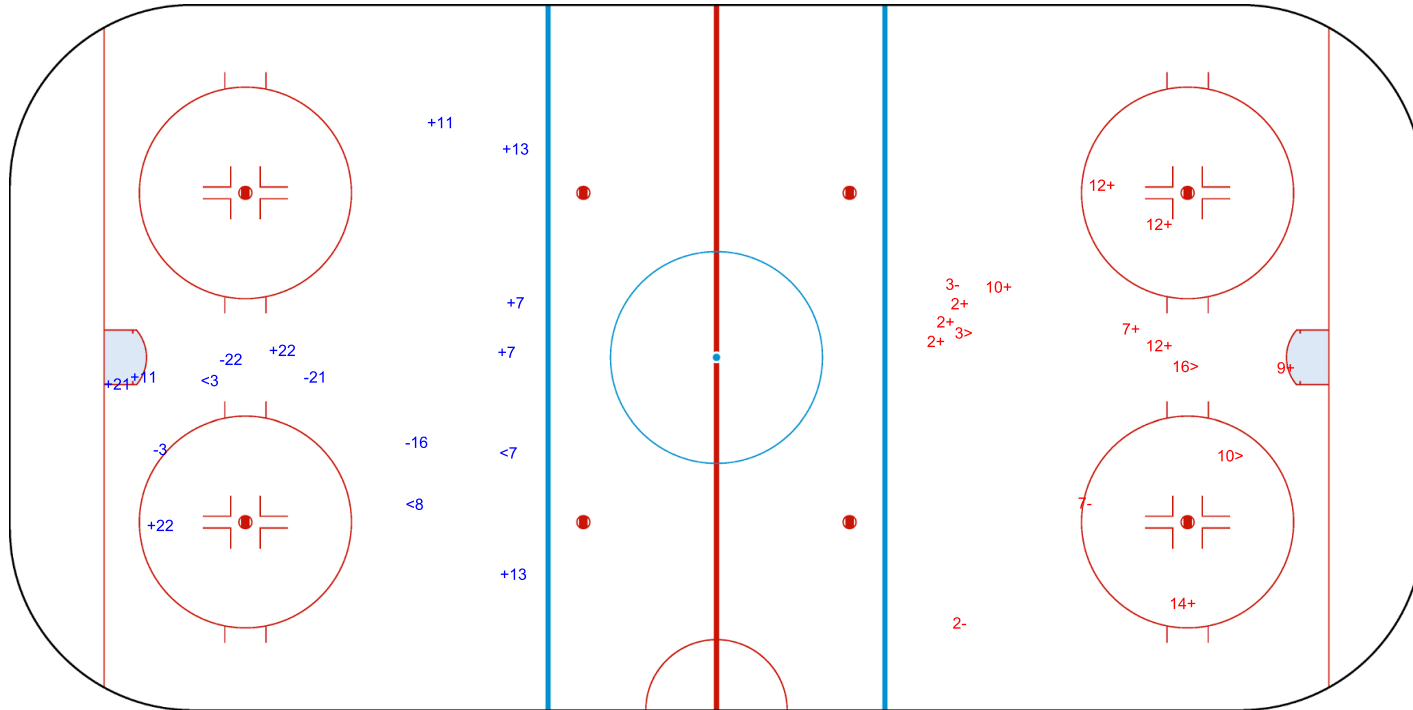

SHOT CHART
LAT - POL

Shots by LAT
 Goals (o): 0
 SSP (<): 3
 SSG (+): 9
 SPG (-): 4

GK 1 of POL

Period: 3

Shots by POL
 Goals (o): 0
 SSP (>): 3
 SSG (+): 10
 SPG (-): 3

GK 1 of LAT

Legend:			
GK	Goalkeeper	SPG	Shots past goal
SSG	Shots saved by goalkeeper	SSP	Shots saved by player