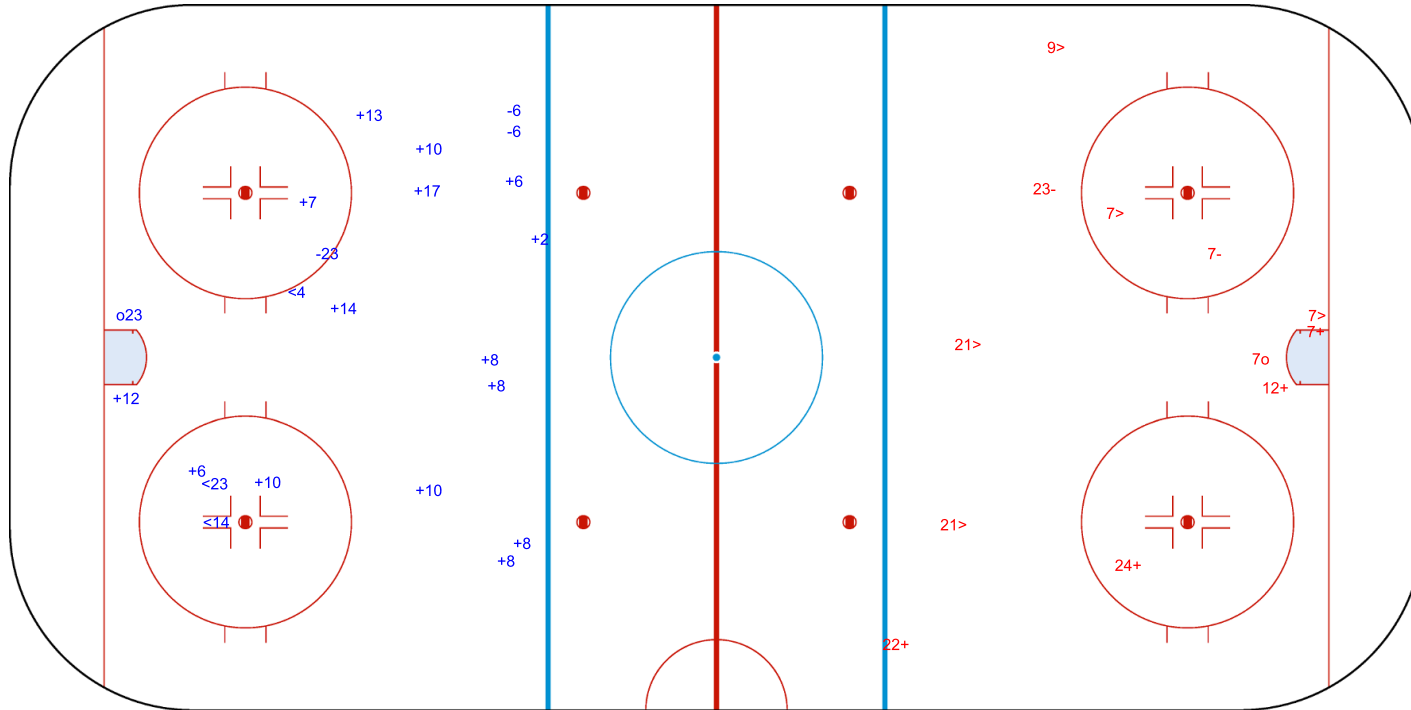

SHOT CHART
CHN - POL

Shots by CHN
Goals (o): 2 SSG (+): 15
SSP (-): 3 SPG (-): 3

GK 1 of POL

POL → Period: 3 ← CHN

Shots by POL
Goals (o): 1 SSG (+): 4
SSP (>): 5 SPG (-): 2

GK 25 of CHN

Legend:	
GK	Goalkeeper
SPG	Shots past goal
SSG	Shots saved by goalkeeper
SSP	Shots saved by player