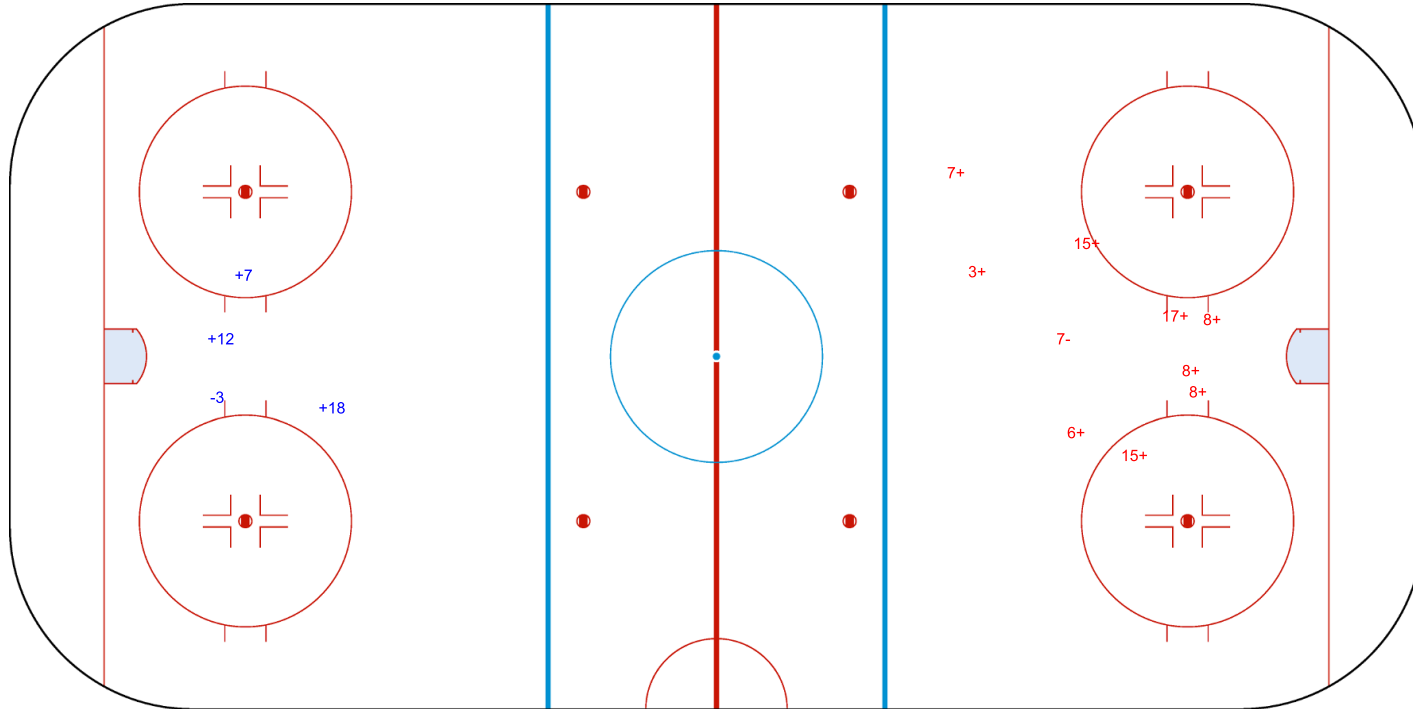

SHOT CHART

ESP - SLO

Shots by ESP
Goals (o): 0
SSP (-): 0
SSG (+): 3
SPG (-): 1

GK 20 of SLO

SLO → Overtime ← ESP

Shots by SLO
Goals (o): 0
SSP (>): 0
SSG (+): 9
SPG (-): 1

GK 20 of ESP

Legend:
GK Goalkeeper **SPG** Shots past goal **SSG** Shots saved by goalkeeper **SSP** Shots saved by player