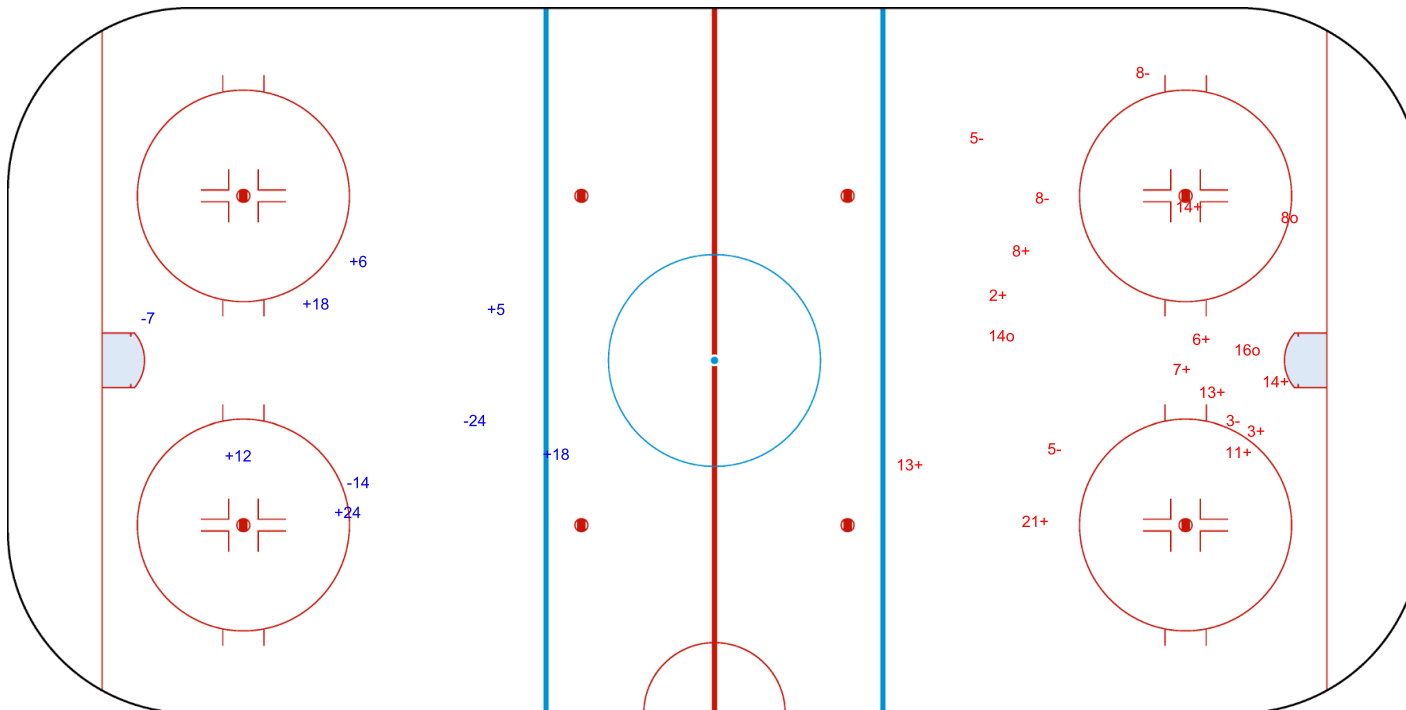

SHOT CHART

ESP - GBR

Shots by ESP
Goals (o): 0
SSP (<): 0

SSG (+): 6
SPG (-): 3

GK 1 of GBR

Period: 3

Shots by GBR
Goals (o): 3
SSP (>): 0

SSG (+): 11
SPG (-): 5

GK 20 of ESP

ENG

Legend:

ENG Empty net goal GK Goalkeeper SPG Shots past goal SSG Shots saved by goalkeeper SSP Shots saved by player