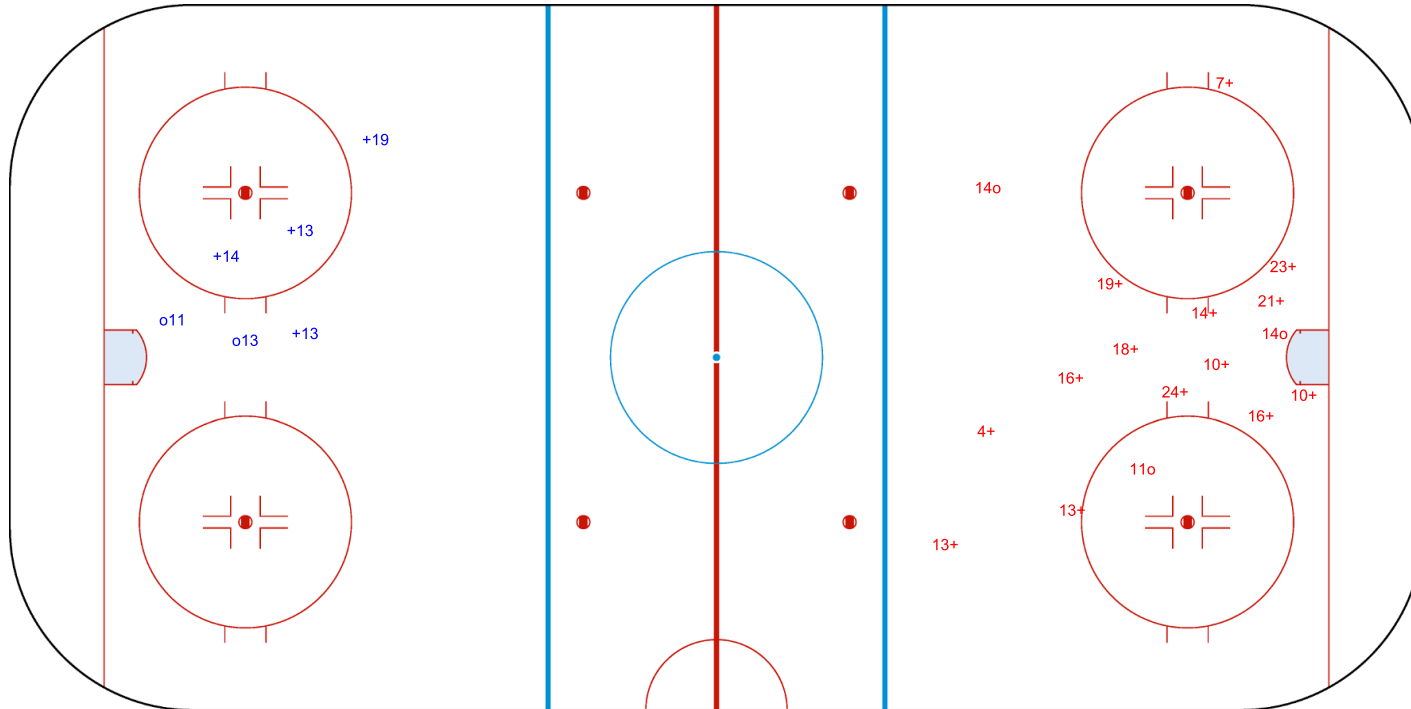

SHOT CHART

ISL - ROU

Period: 3

Shots by ROU

Goals (o): 2   SSG (+): 4
SSP (-): 0   SPG (-): 0

GK 20 of ISL

Shots by ISL

Goals (o): 3   SSG (+): 14
SSP (>): 0   SPG (-): 0

GK 1 of ROU

Legend:	GK Goalkeeper	SPG Shots past goal	SSG Shots saved by goalkeeper	SSP Shots saved by player