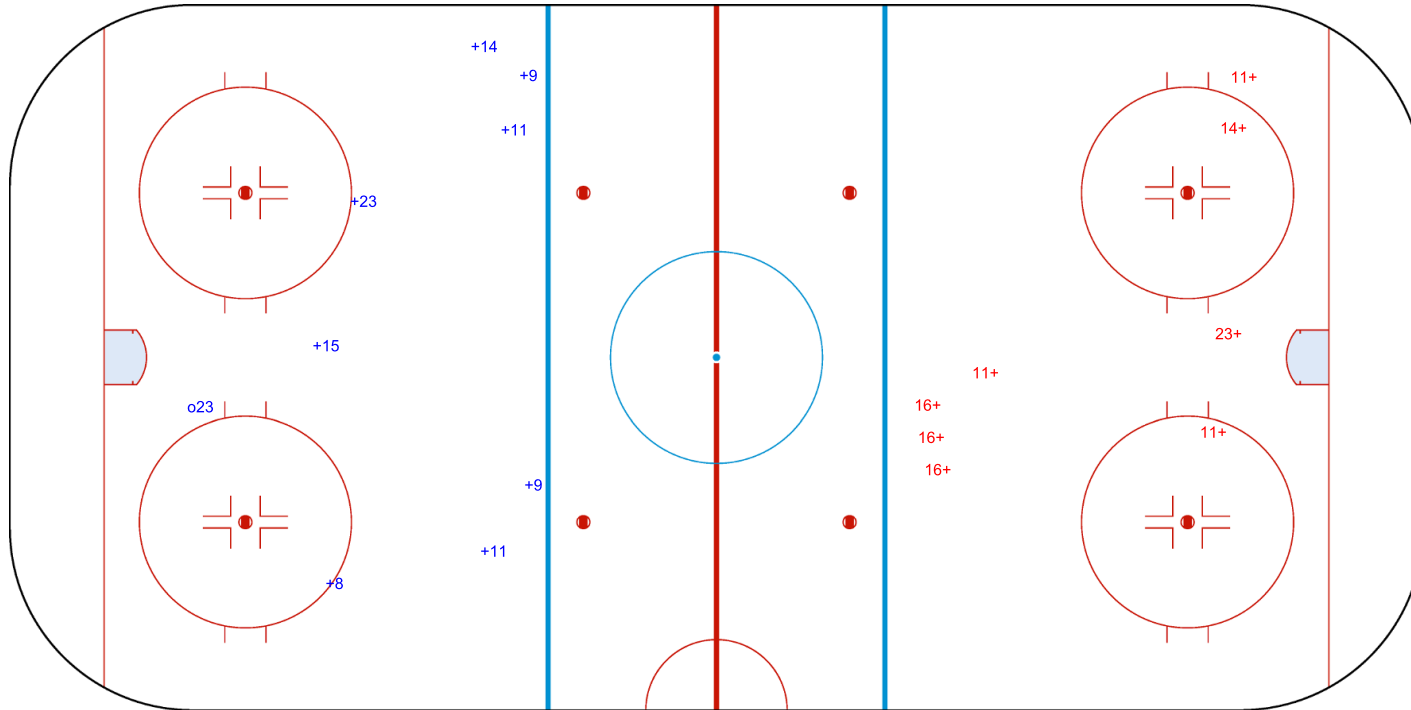

SHOT CHART

ISL - NZL

Period: 3

Shots by NZL  
 Goals (o): 1  
 SSP (-): 0  
 SSG (+): 8  
 SPG (-): 0

Shots by ISL  
 Goals (o): 0  
 SSP (>): 0  
 SSG (+): 8  
 SPG (-): 0

GK 20 of ISL

GK 1 of NZL

Legend:	
<b>GK</b>	Goalkeeper
<b>SPG</b>	Shots past goal
<b>SSG</b>	Shots saved by goalkeeper
<b>SSP</b>	Shots saved by player