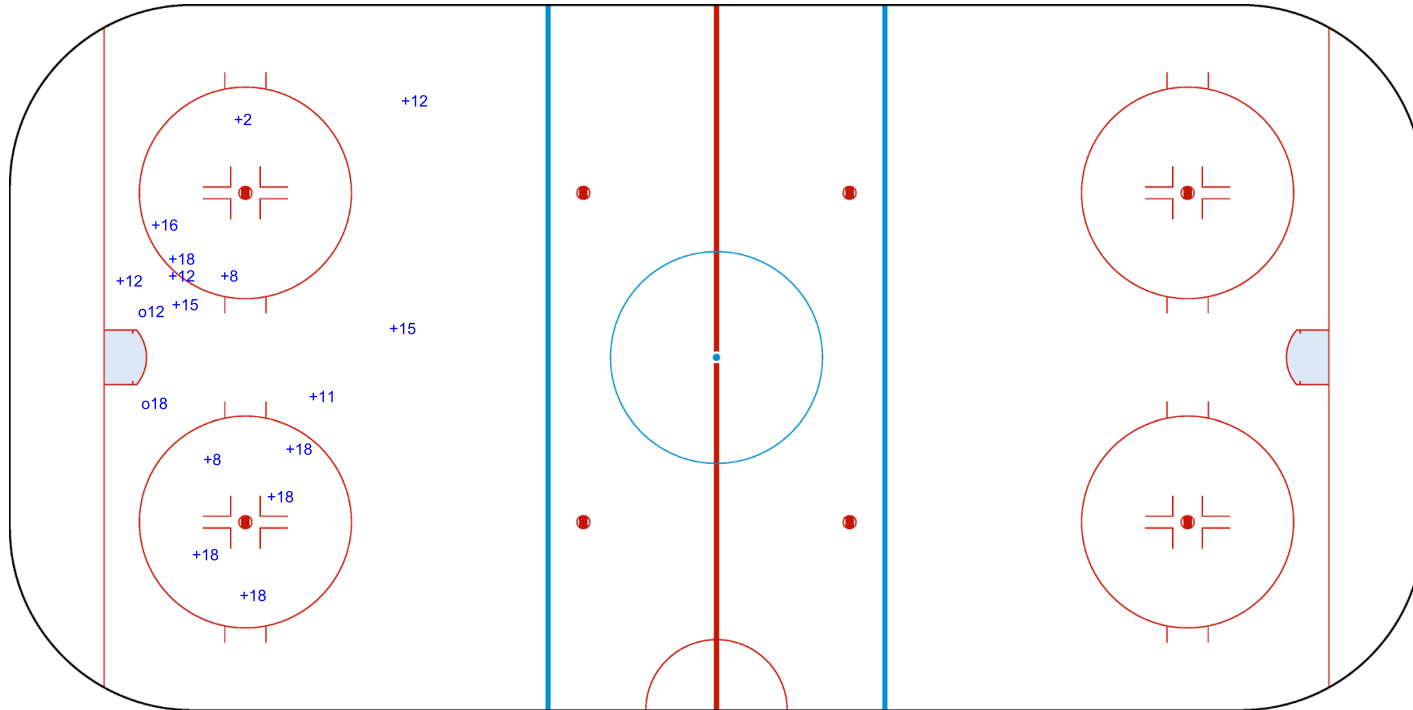

SHOT CHART
TPE - ROU

Shots by TPE
 Goals (o): 2 SSG (+): 15
 SSP (<): 0 SPG (-): 0

GK 1 of ROU

ROU **Period: 3** **TPE**

Shots by ROU
 Goals (o): 0 SSG (+): 0
 SSP (>): 0 SPG (-): 0

GK 25 of TPE

Legend:					
GK	Goalkeeper	SPG	Shots past goal	SSG	Shots saved by goalkeeper
				SSP	Shots saved by player