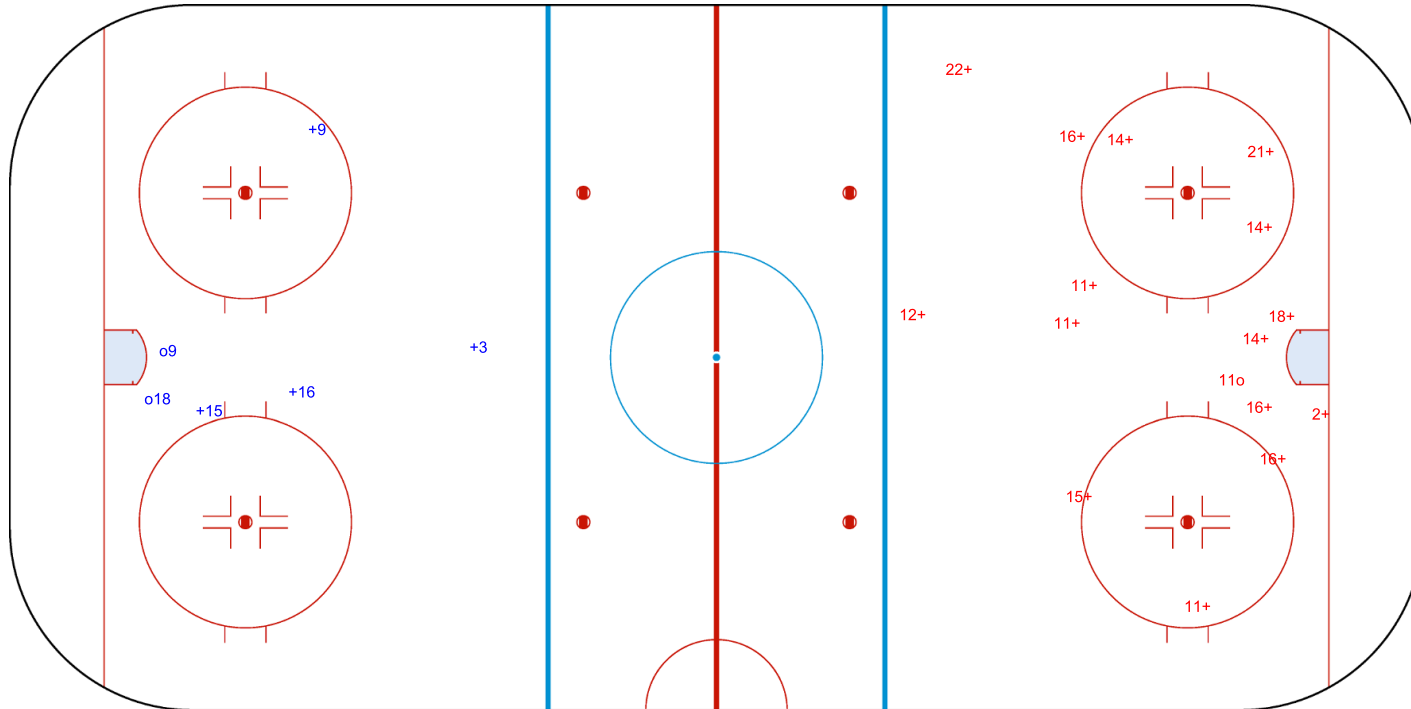

SHOT CHART

TPE - ISL

Shots by TPE
 Goals (o): 2
 SSP (<): 0
 SSG (+): 4
 SPG (-): 0

GK 20 of ISL

Period: 3

Shots by ISL
 Goals (o): 1
 SSP (>): 0
 SSG (+): 15
 SPG (-): 0

GK 20 of TPE

Legend:	
GK	Goalkeeper
SPG	Shots past goal
SSG	Shots saved by goalkeeper
SSP	Shots saved by player