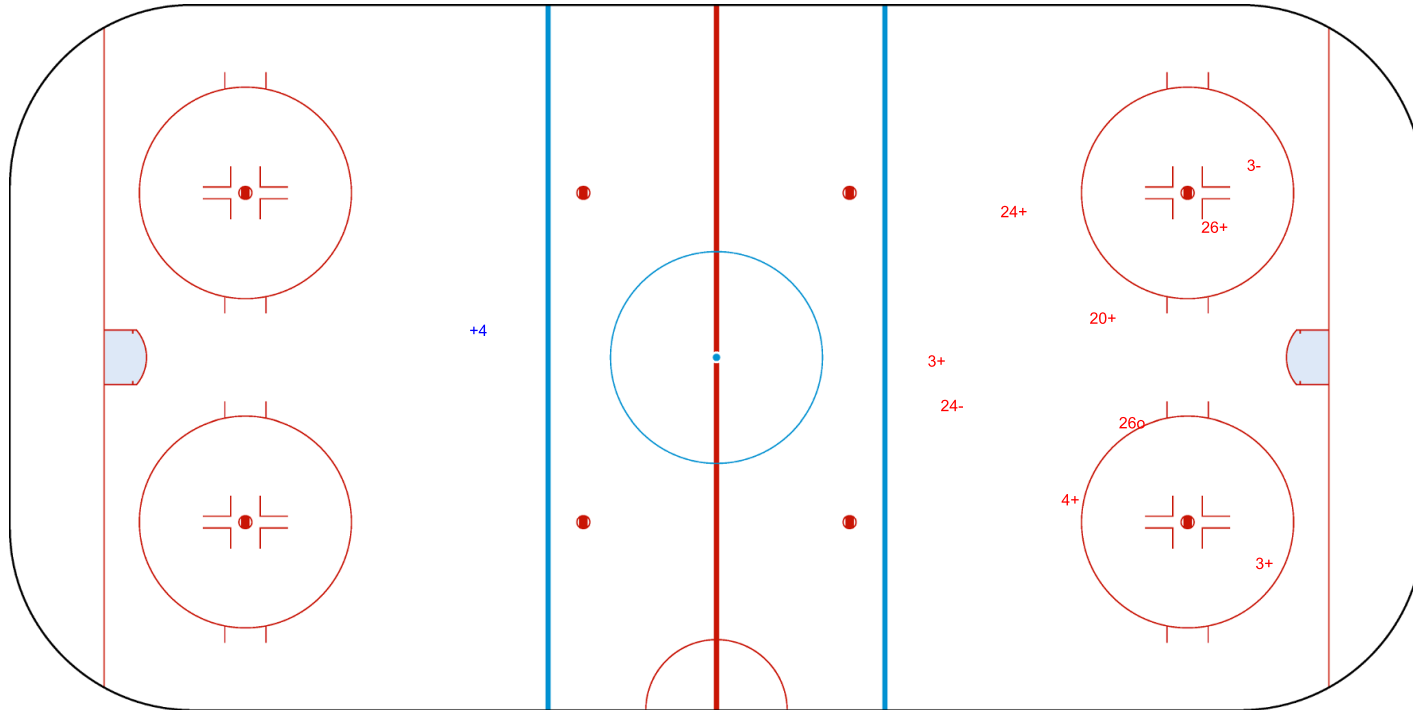

SHOT CHART
SWE - RUS

Shots by RUS
Goals (o): 0
SSP (-): 0
SSG (+): 1
SPG (-): 0

GK 1 of SWE

SWE → Overtime ← RUS

Shots by SWE
Goals (o): 1
SSP (>): 0
SSG (+): 6
SPG (-): 2

GK 1 of RUS

Legend:	GK Goalkeeper	SPG Shots past goal	SSG Shots saved by goalkeeper	SSP Shots saved by player
----------------	----------------------	----------------------------	--------------------------------------	----------------------------------