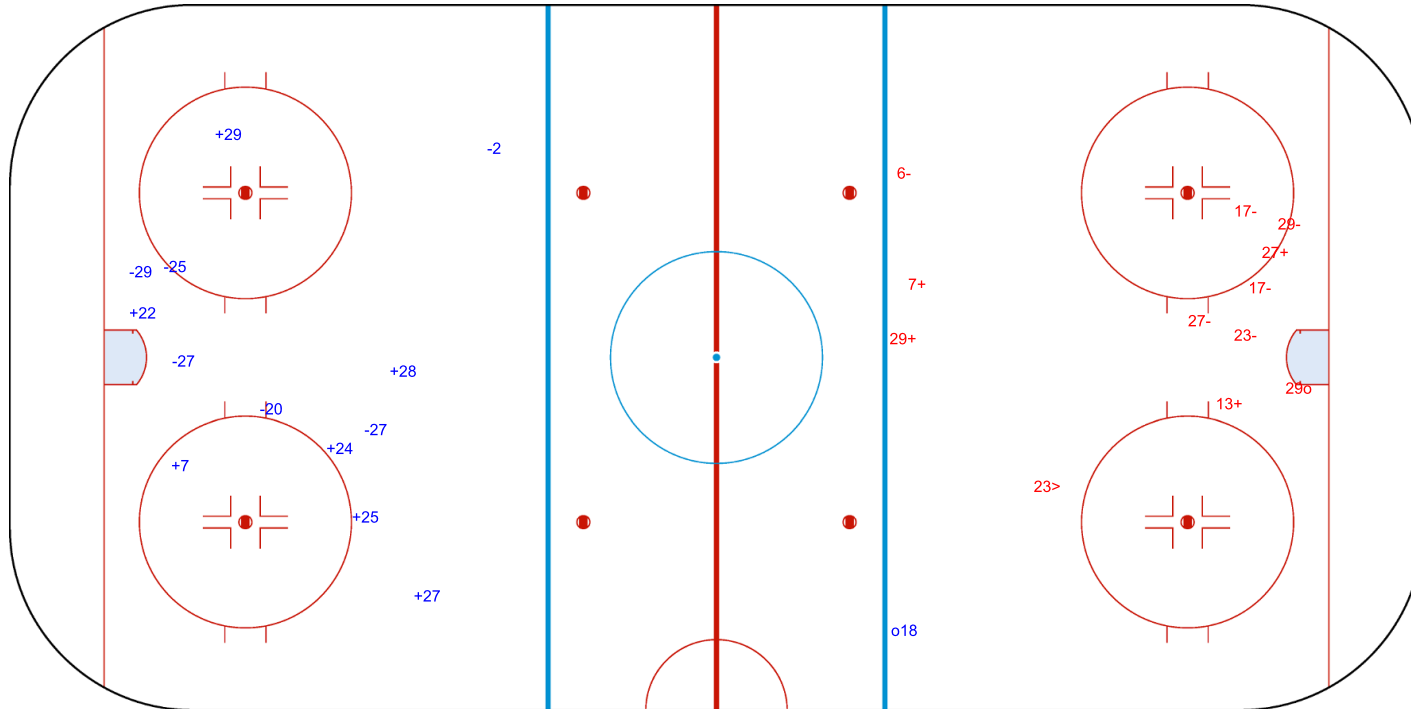

SHOT CHART  
SWE - CZE

Shots by SWE  
Goals (o): 1  
SSP (<): 0

SSG (+): 7  
SPG (-): 6

GK 30 of CZE

ENG

Period: 3

Shots by CZE  
Goals (o): 1  
SSP (>): 1

SSG (+): 4  
SPG (-): 6

GK 1 of SWE

Legend:	
<b>ENG</b>	Empty net goal
<b>GK</b>	Goalkeeper
<b>SPG</b>	Shots past goal
<b>SSG</b>	Shots saved by goalkeeper
<b>SSP</b>	Shots saved by player