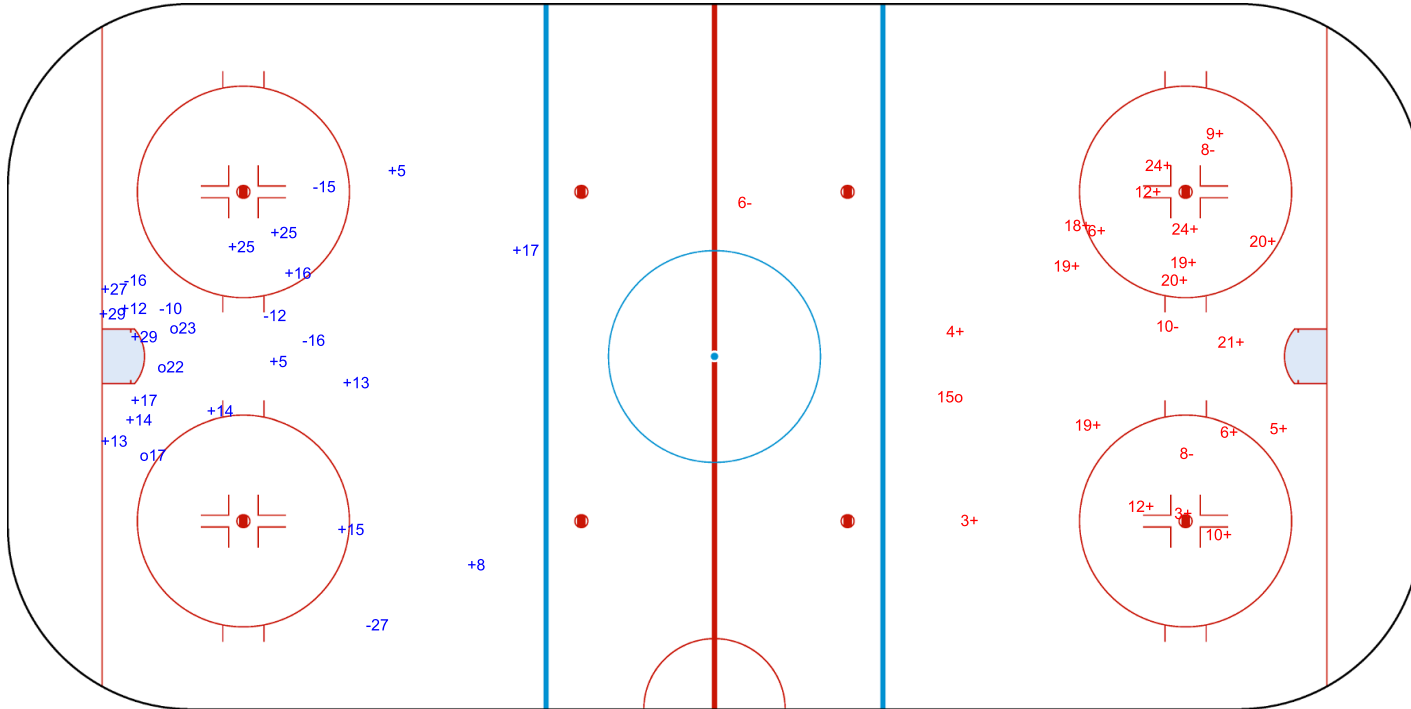

SHOT CHART  
SUI - CZE

Shots by CZE  
Goals (o): 3  
SSP (-): 0  
SSG (+): 17  
SPG (-): 6

GK 29 of SUI

SUI → Period: 3 ← CZE

Shots by SUI  
Goals (o): 1  
SSP (>): 0  
SSG (+): 19  
SPG (-): 4

GK 2 of CZE

Legend:	
<b>GK</b>	Goalkeeper
<b>SPG</b>	Shots past goal
<b>SSG</b>	Shots saved by goalkeeper
<b>SSP</b>	Shots saved by player