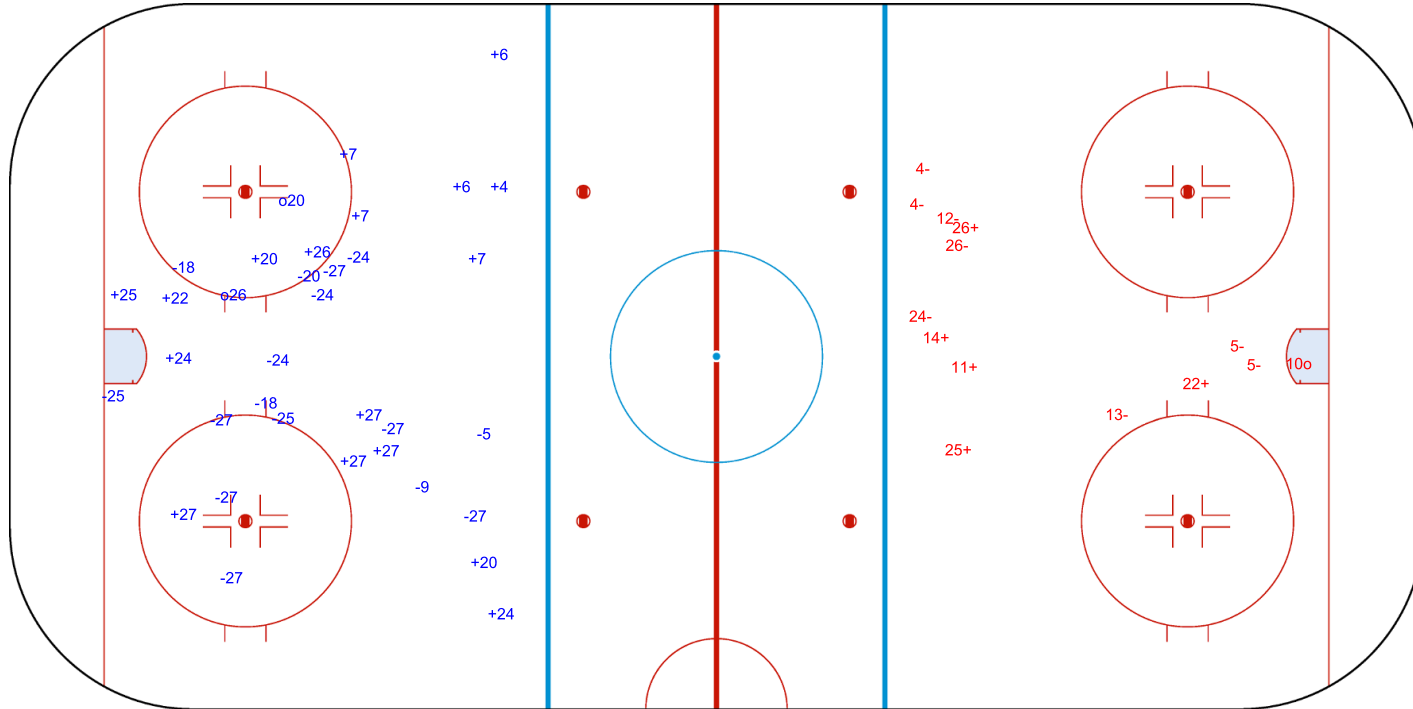

SHOT CHART
SWE - LAT

Shots by SWE
Goals (o): 2 SSG (+): 17
SSP (-): 0 SPG (-): 16

GK 30 of LAT

LAT Period: 3 SWE

Shots by LAT
Goals (o): 1 SSG (+): 5
SSP (>): 0 SPG (-): 8

GK 30 of SWE

Legend:	GK Goalkeeper	SPG Shots past goal	SSG Shots saved by goalkeeper	SSP Shots saved by player
----------------	----------------------	----------------------------	--------------------------------------	----------------------------------