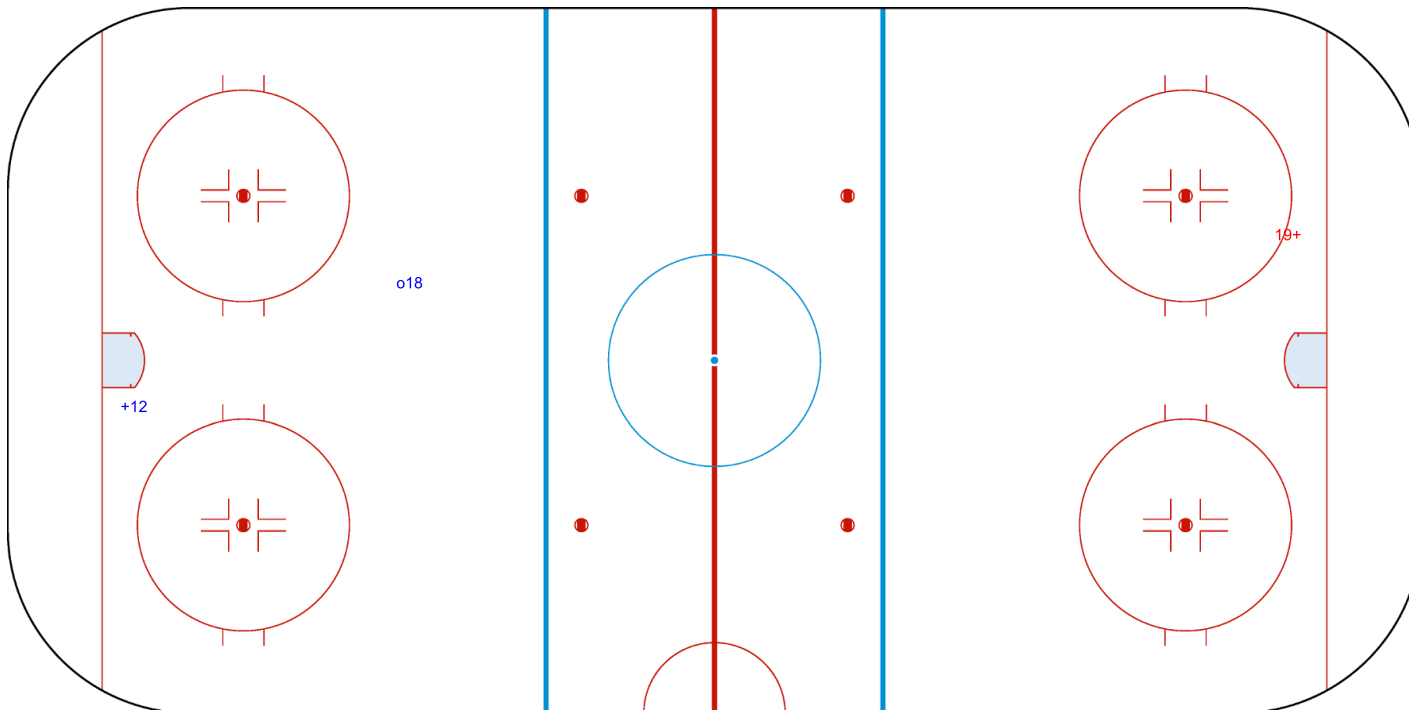

SHOT CHART
AUT - GBR

Shots by AUT
Goals (o): 1
SSP (-): 0

SSG (+): 1
SPG (-): 0

GK 1 of GBR

Overtime

Shots by GBR
Goals (o): 0
SSP (>): 0

SSG (+): 1
SPG (-): 0

GK 20 of AUT