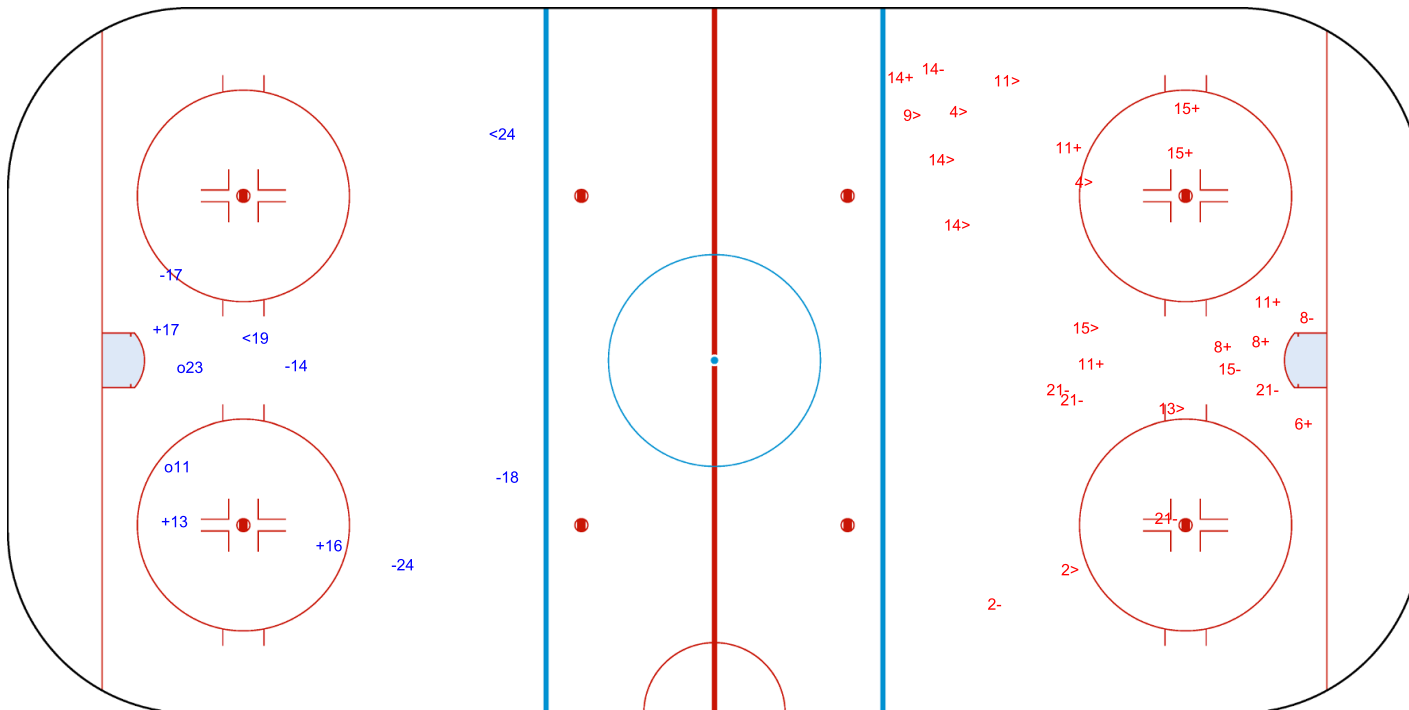

SHOT CHART
ESP - KOR

Shots by KOR
Goals (o): 2
SSP (-): 2

SSG (+): 3
SPG (-): 4

GK 1 of ESP

Period: 3

Shots by ESP
Goals (o): 0
SSP (>): 9

SSG (+): 9
SPG (-): 8

GK 25 of KOR