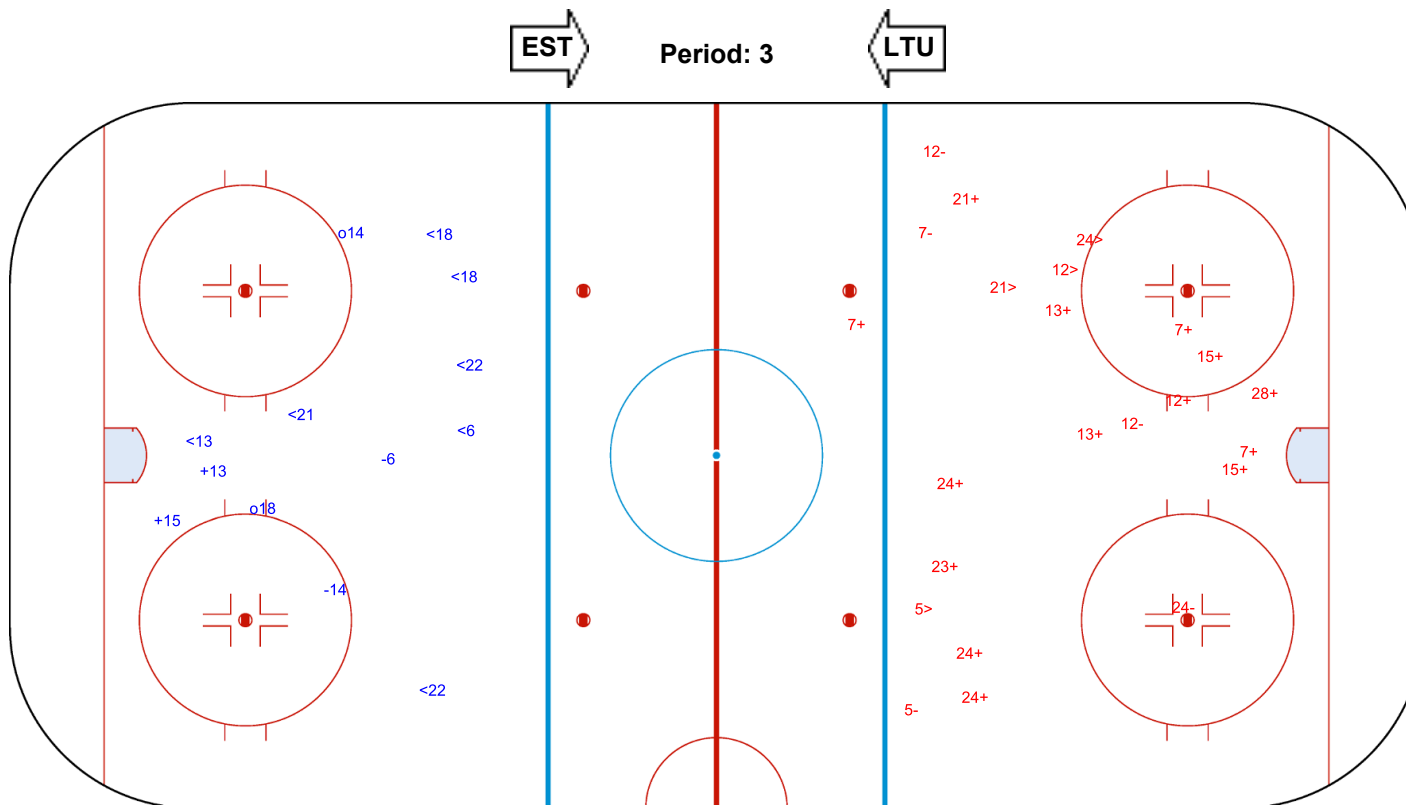

SHOT CHART
LTU - EST

Shots by LTU
Goals (o): 2 SSG (+): 2
SSP (<): 7 SPG (-): 2

GK 20 of EST

ENG

Shots by EST
Goals (o): 0 SSG (+): 14
SSP (>): 4 SPG (-): 5

GK 1 of LTU

| | | | | | |
|----------------|---------------------------|----------------------|----------------------------|--------------------------------------|----------------------------------|
| Legend: | ENG Empty net goal | GK Goalkeeper | SPG Shots past goal | SSG Shots saved by goalkeeper | SSP Shots saved by player |
|----------------|---------------------------|----------------------|----------------------------|--------------------------------------|----------------------------------|