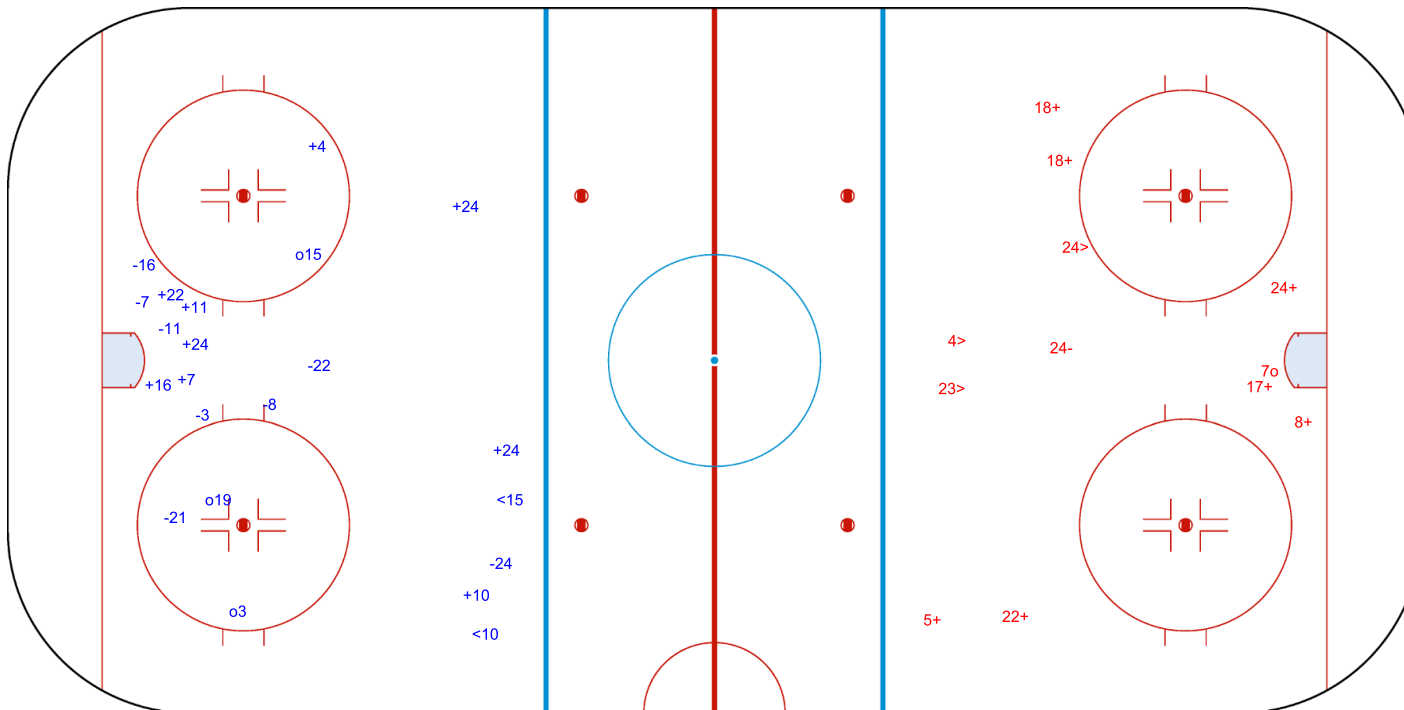

SHOT CHART
EST - POL

Shots by POL
Goals (o): 3
SSP (-): 2
SSG (+): 9
SPG (-): 8

GK 1 of EST

EST → Period: 3 ← POL

Shots by EST
Goals (o): 1
SSP (>): 3
SSG (+): 7
SPG (-): 1

GK 1 of POL

Legend:	
GK	Goalkeeper
SPG	Shots past goal
SSG	Shots saved by goalkeeper
SSP	Shots saved by player