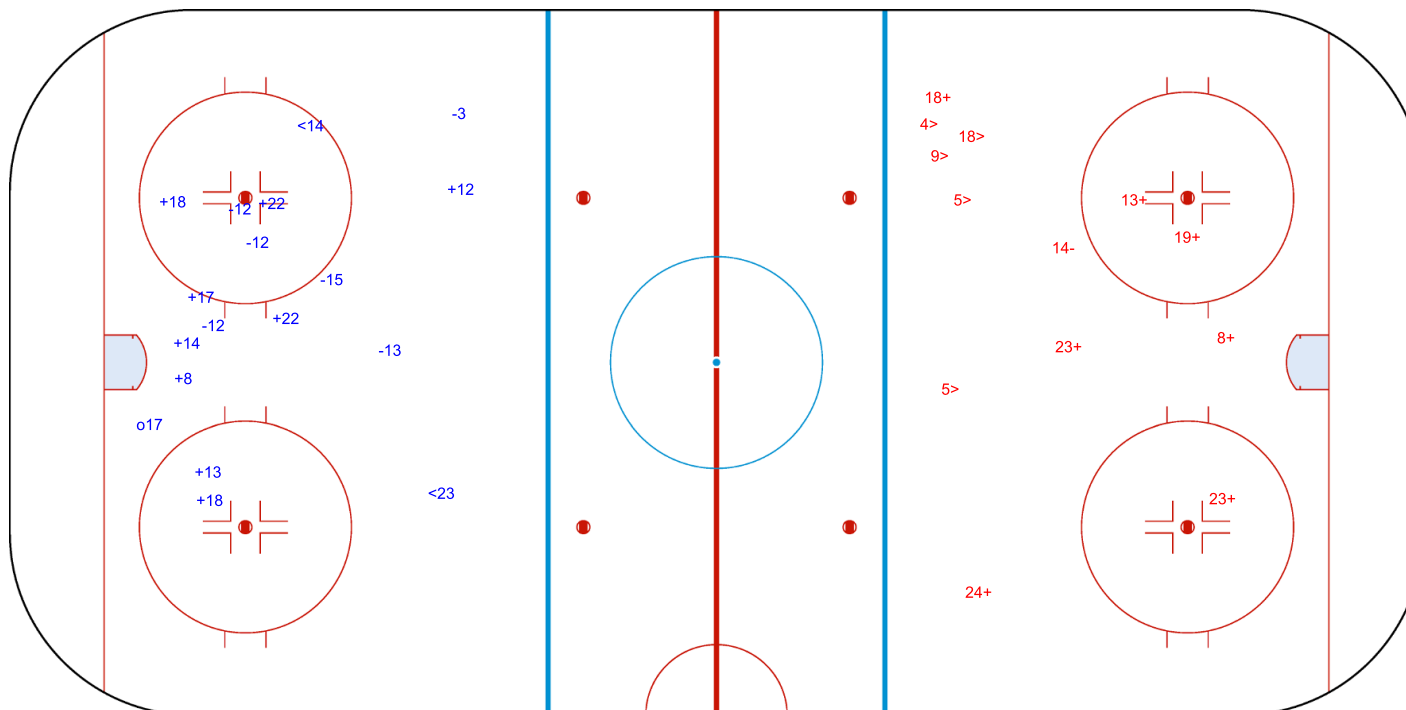

SHOT CHART
KOR - LTU

Shots by LTU
Goals (o): 1 SSG (+): 9
SSP (-): 2 SPG (-): 6

GK 20 of KOR

Period: 3

Shots by KOR
Goals (o): 0 SSG (+): 7
SSP (>): 5 SPG (-): 1

GK 25 of LTU

Legend:			
GK	Goalkeeper	SPG	Shots past goal
SSG	Shots saved by goalkeeper	SSP	Shots saved by player