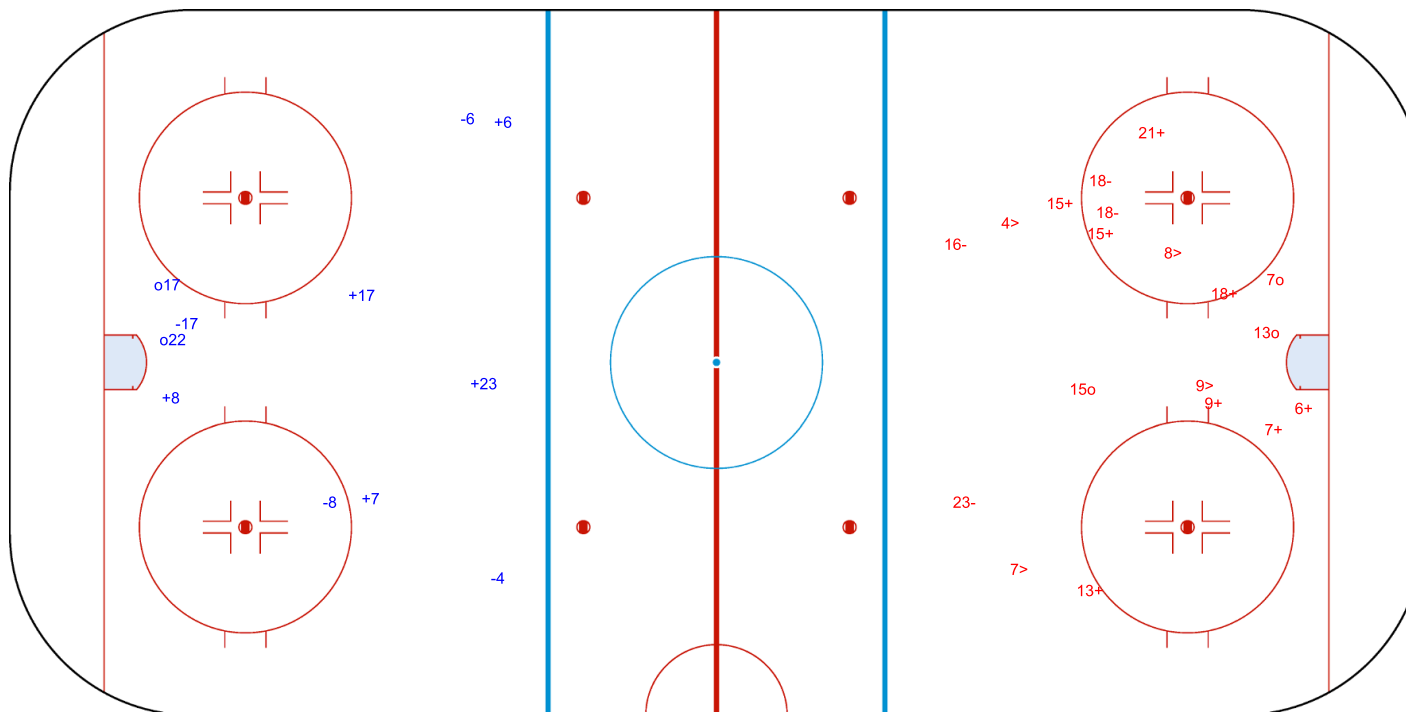

SHOT CHART
ROU - LTU

Shots by ROU
Goals (o): 2
SSP (<): 0
SSG (+): 5
SPG (-): 4

GK 20 of LTU

GK 25 of LTU

Period: 3

Shots by LTU
Goals (o): 3
SSP (>): 4
SSG (+): 8
SPG (-): 4

GK 20 of ROU

Legend:	
GK	Goalkeeper
SPG	Shots past goal
SSG	Shots saved by goalkeeper
SSP	Shots saved by player