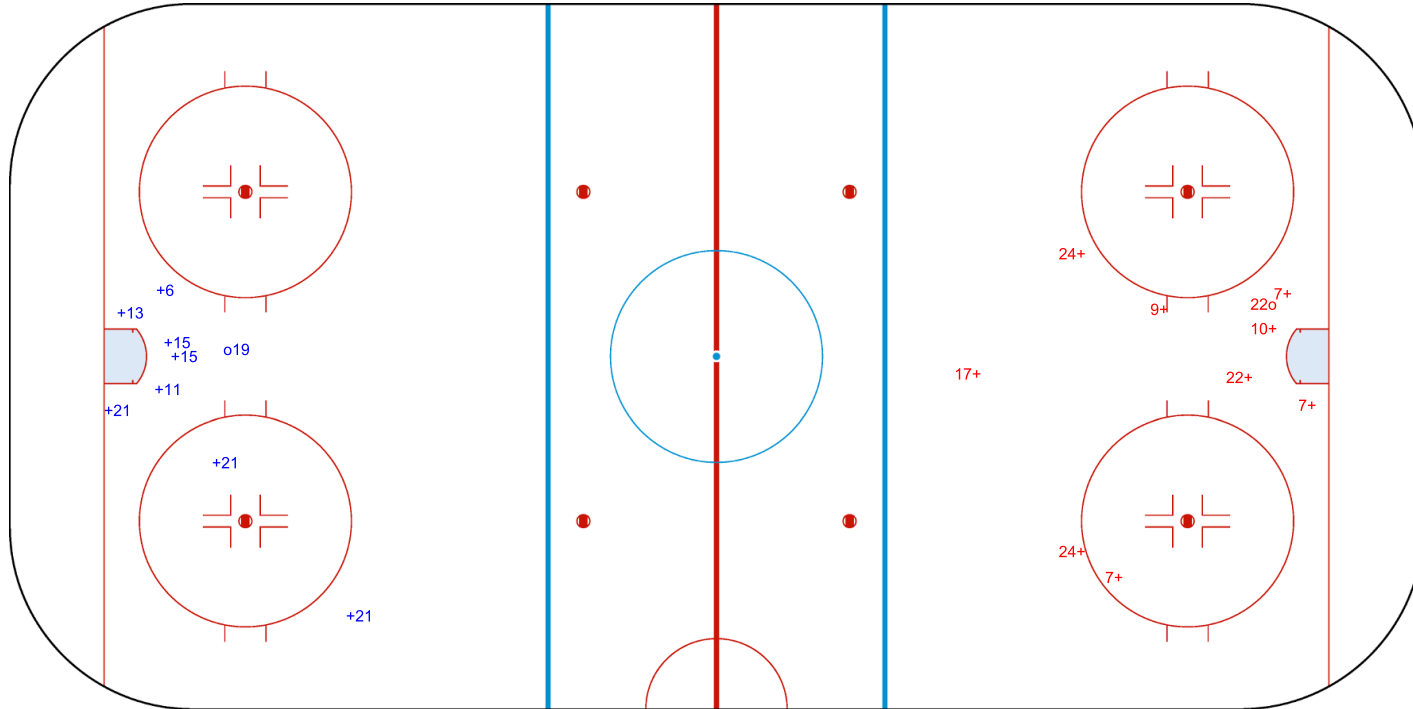

SHOT CHART
 NED - CRO

Shots by NED
 Goals (o): 1 SSG (+): 8
 SSP (-): 0 SPG (-): 0

GK 1 of CRO

CRO → Period: 3 ← NED

Shots by CRO
 Goals (o): 1 SSG (+): 9
 SSP (>): 0 SPG (-): 0

GK 1 of NED

Legend:
GK Goalkeeper **SPG** Shots past goal **SSG** Shots saved by goalkeeper **SSP** Shots saved by player