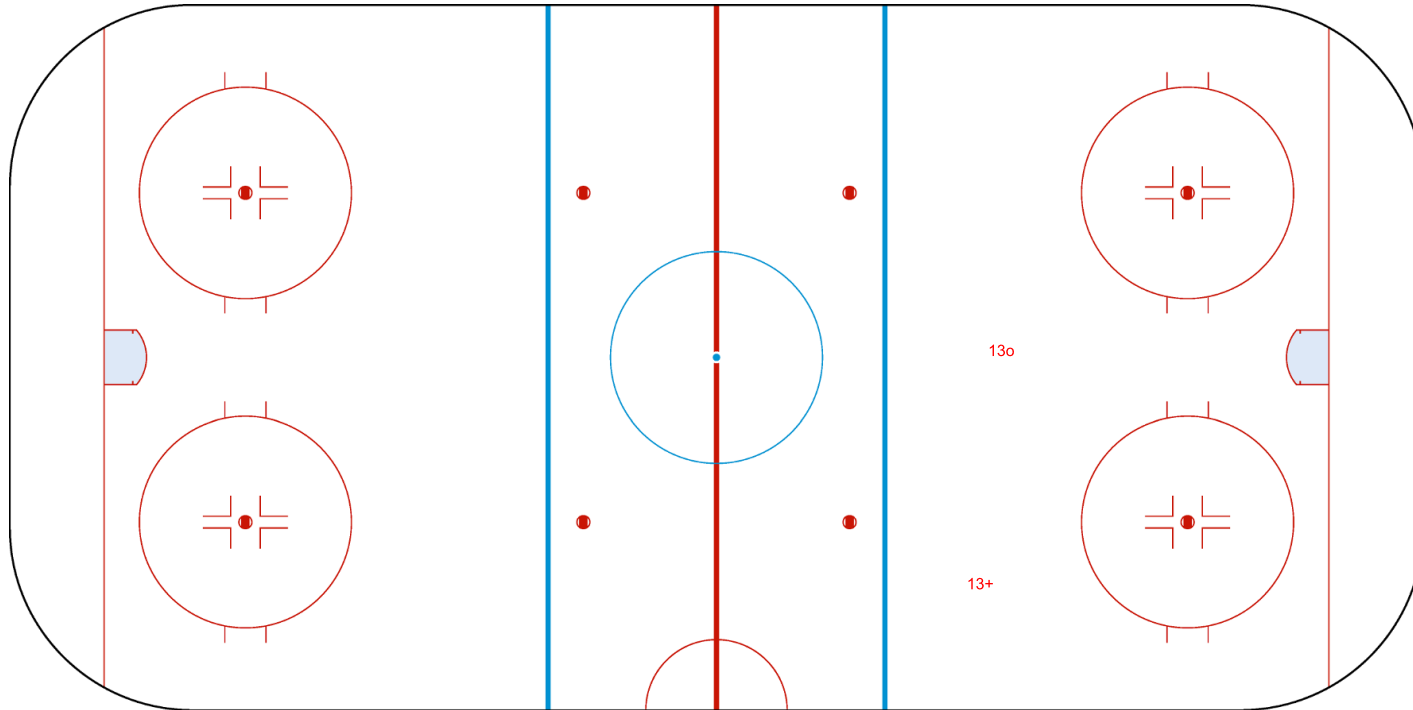

SHOT CHART

NZL - ISR

Overtime

Shots by NZL
 Goals (o): 0 SSG (+): 0
 SSP (-): 0 SPG (-): 0

Shots by ISR
 Goals (o): 1 SSG (+): 1
 SSP (>): 0 SPG (-): 0

GK 1 of ISR

GK 20 of NZL

Legend:					
GK	Goalkeeper	SPG	Shots past goal	SSG	Shots saved by goalkeeper
				SSP	Shots saved by player