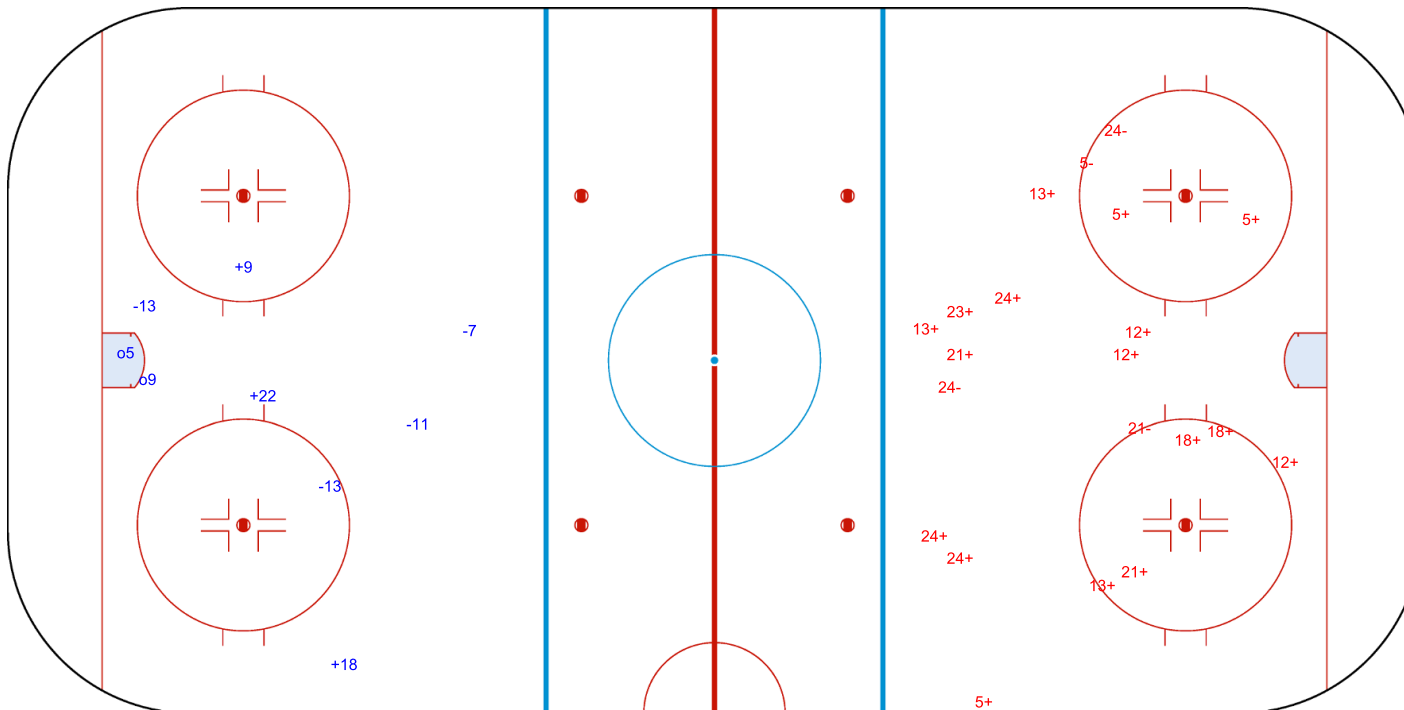

SHOT CHART

ISL - ISR

Period: 3

Shots by ISL
 Goals (o): 2 SSG (+): 3
 SSP (-): 0 SPG (-): 4

Shots by ISR
 Goals (o): 0 SSG (+): 17
 SSP (>): 0 SPG (-): 4

GK 1 of ISL

GK 1 of ISR

Legend:	
GK Goalkeeper	SSP Shots saved by player
SPG Shots past goal	SSG Shots saved by goalkeeper