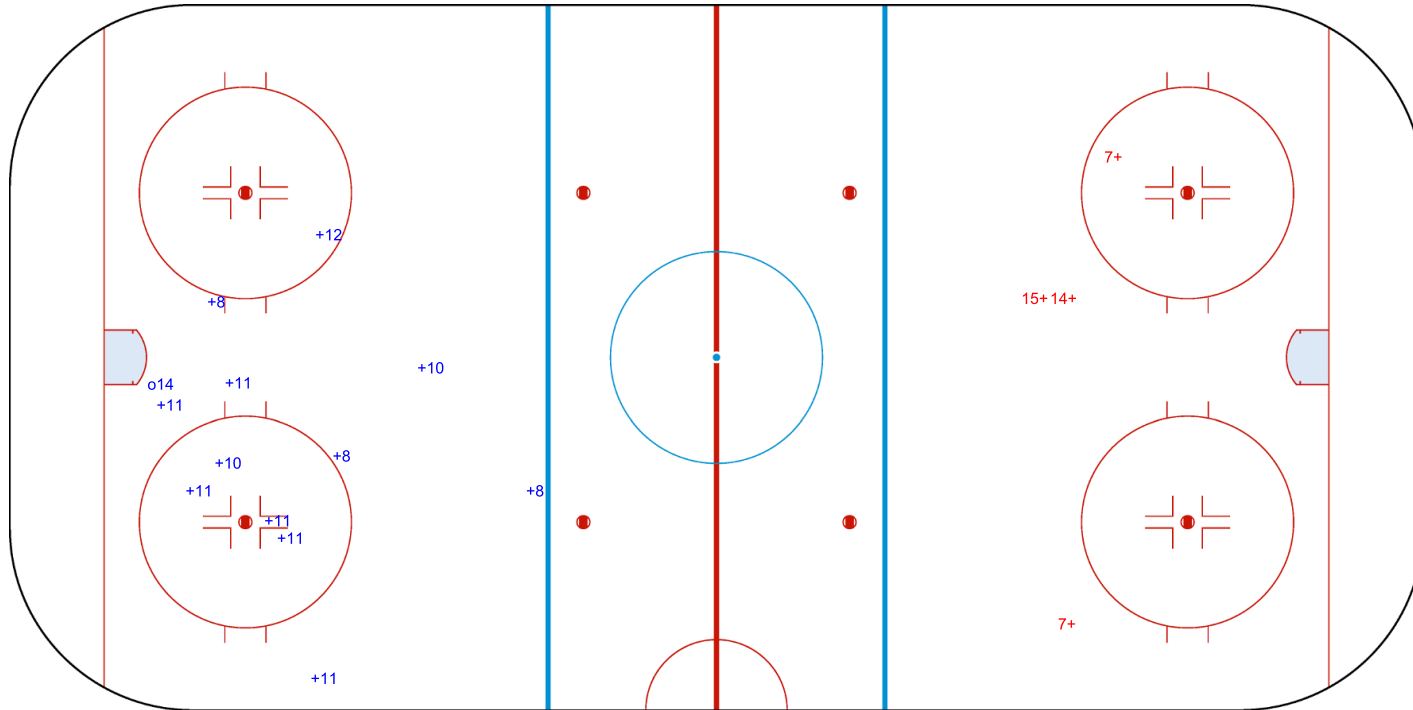

SHOT CHART

RSA - TPE

Shots by RSA
 Goals (o): 1
 SSP (<): 0
 SSG (+): 12
 SPG (-): 0

GK 25 of TPE

Period: 3

Shots by TPE
 Goals (o): 0
 SSP (>): 0
 SSG (+): 4
 SPG (-): 0

GK 1 of RSA

Legend:					
GK	Goalkeeper	SPG	Shots past goal	SSG	Shots saved by goalkeeper
				SSP	Shots saved by player