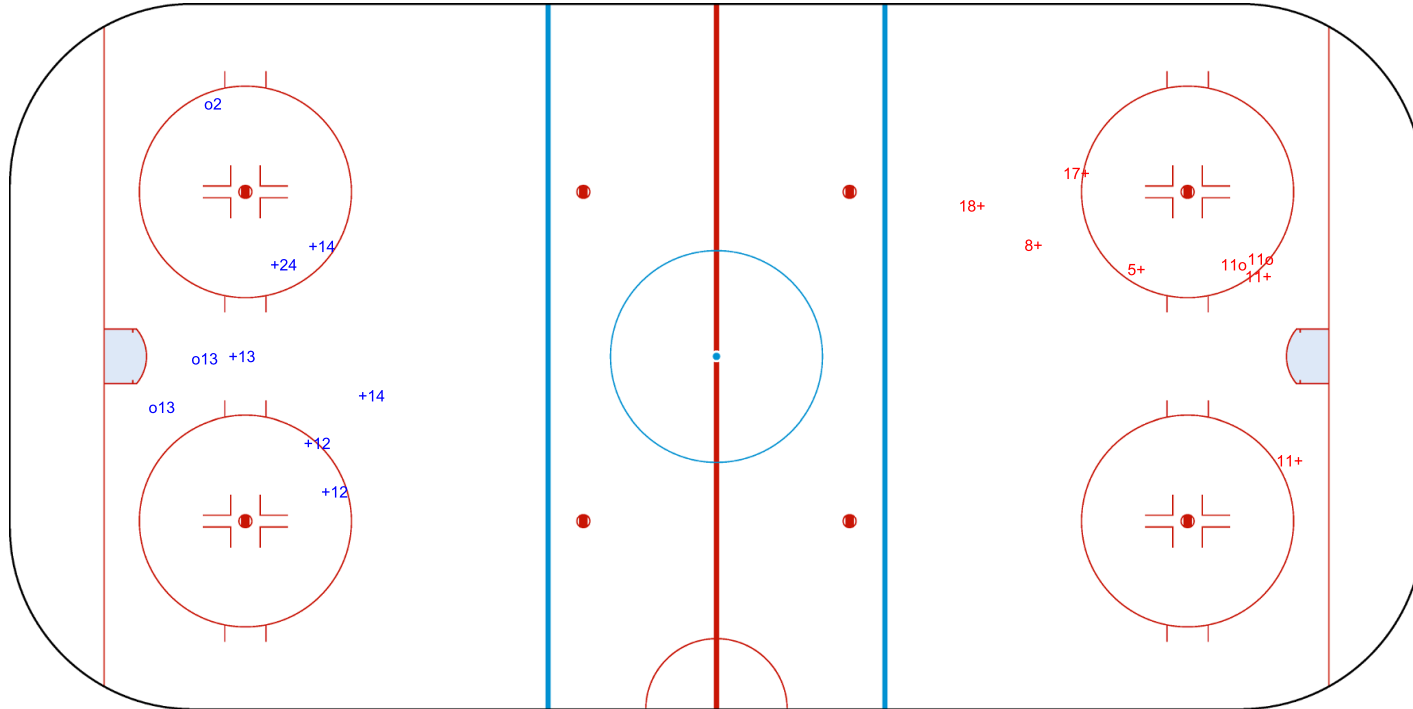

SHOT CHART
 LUX - RSA

Period: 3

Shots by LUX
 Goals (o): 3
 SSP (<): 0
 SSG (+): 6
 SPG (-): 0

Shots by RSA
 Goals (o): 2
 SSP (>): 0
 SSG (+): 6
 SPG (-): 0

GK 1 of RSA

GK 1 of LUX

Legend:	GK Goalkeeper	SPG Shots past goal	SSG Shots saved by goalkeeper	SSP Shots saved by player
----------------	----------------------	----------------------------	--------------------------------------	----------------------------------