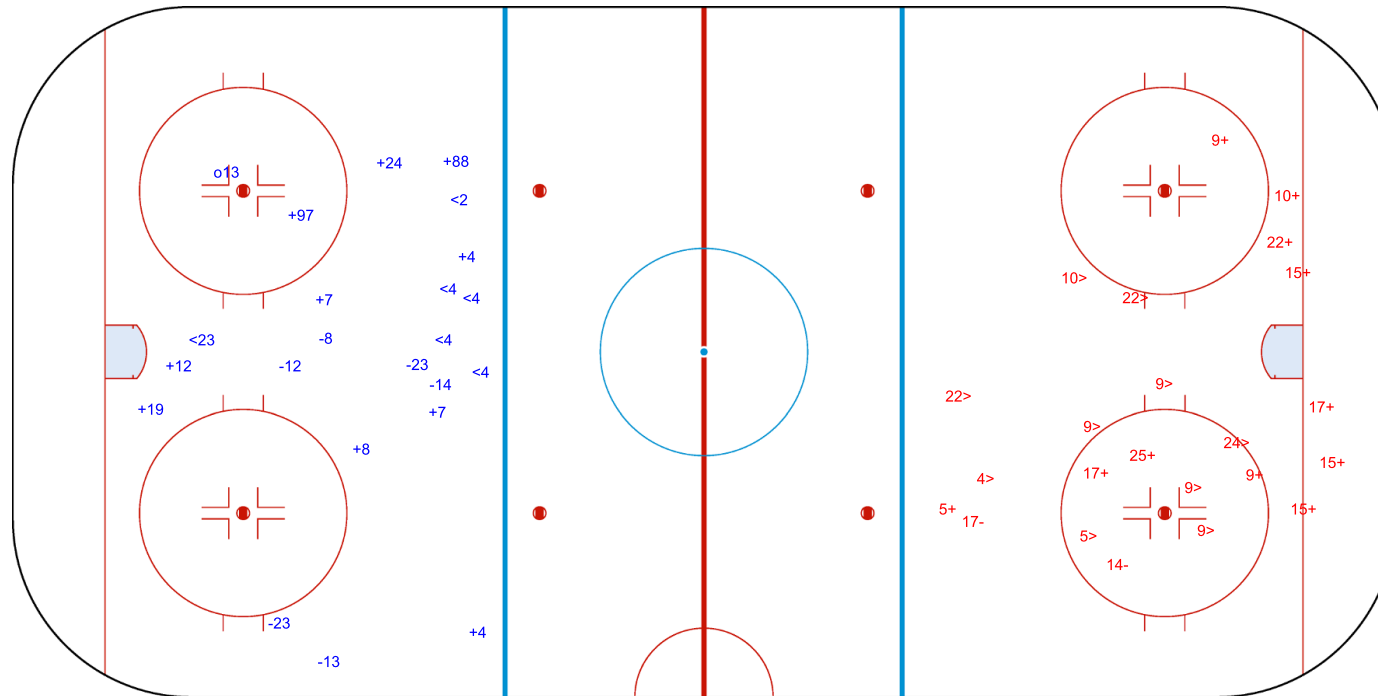

GK 30 of LTU

Shots by JPN

Goals (o): 1 SSG (+): 7
SSP (<): 2 SPG (-): 4

GK 30 of LTU

2nd Period

Shots by LTU

Goals (o): 1 SSG (+): 17
SSP (>): 6 SPG (-): 4

GK 1 of JPN

Shots by LTU

Goals (o): 1 SSG (+): 10
SSP (<): 6 SPG (-): 6

GK 1 of JPN

JPN → 3rd Period ← LTU

Shots by JPN

Goals (o): 0 SSG (+): 11
SSP (>): 10 SPG (-): 2

GK 30 of LTU

Shots by LTU
Goals (o): 0 SSG (+): 0
SSP (<): 0 SPG (-): 0