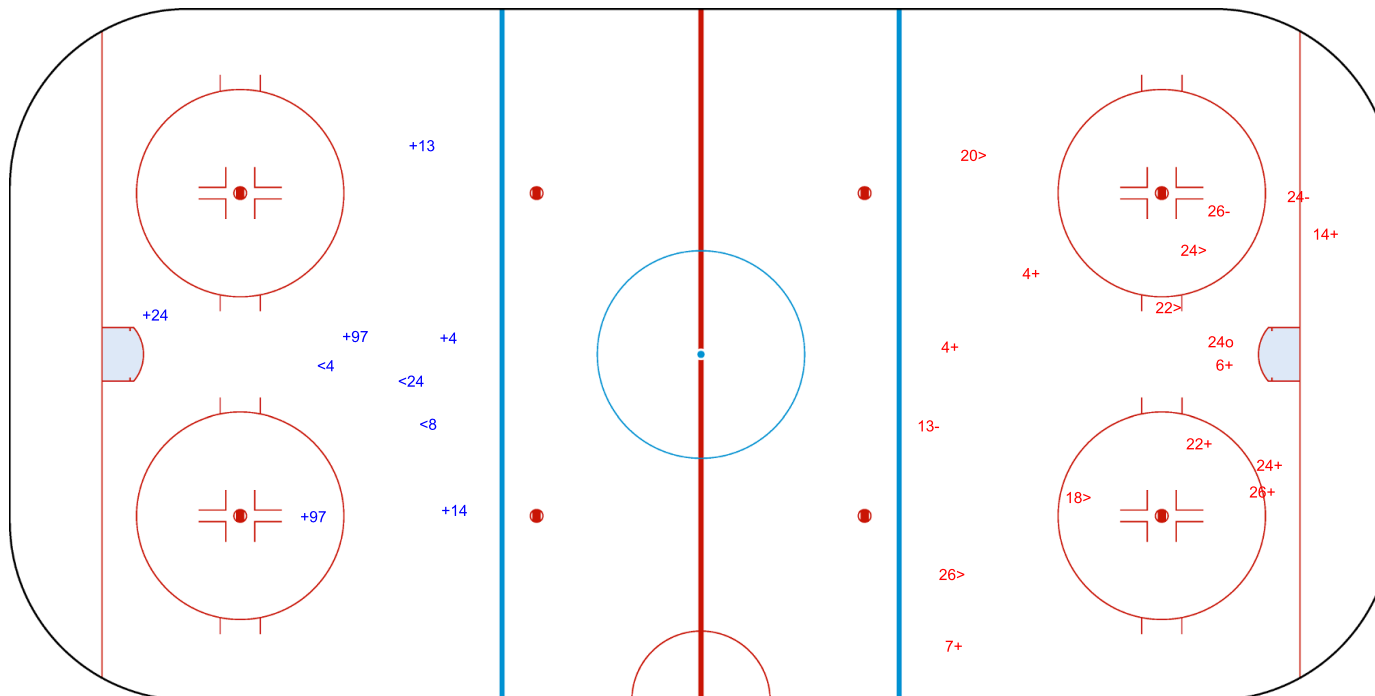

SHOT CHART

LTU - JPN

1st Period

Shots by LTU

Goals (o): 0 SSG (+): 6
SSP (<): 3 SPG (-): 0

GK 1 of JPN

Shots by JPN

Goals (o): 1 SSG (+): 8
SSP (>): 5 SPG (-): 3

GK 30 of LTU

Shots by JPN

Goals (o): 1 SSG (+): 7
SSP (<): 2 SPG (-): 4

GK 30 of LTU

2nd Period

Shots by LTU

Goals (o): 1 SSG (+): 17
SSP (>): 6 SPG (-): 4

GK 1 of JPN