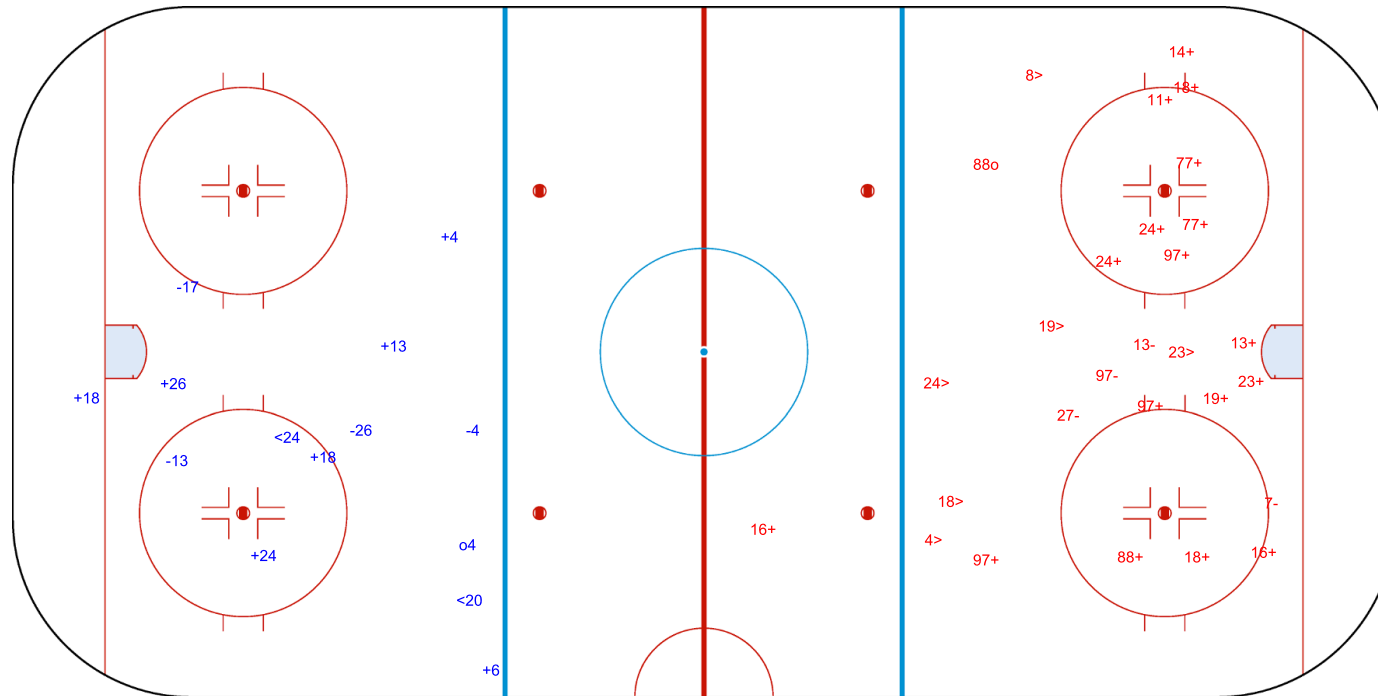

SHOT CHART

LTU - JPN

1st Period

Shots by LTU

Goals (o): 0 SSG (+): 6
SSP (<): 3 SPG (-): 0

GK 1 of JPN

Shots by JPN

Goals (o): 1 SSG (+): 8
SSP (>): 5 SPG (-): 3

GK 30 of LTU

Shots by JPN

Goals (o): 1 SSG (+): 7
SSP (<): 2 SPG (-): 4

GK 30 of LTU

2nd Period

Shots by LTU

Goals (o): 1 SSG (+): 17
SSP (>): 6 SPG (-): 4

GK 1 of JPN

Shots by LTU

Goals (o): 1 SSG (+): 10
SSP (<): 6 SPG (-): 6

GK 1 of JPN

JPN → 3rd Period ← LTU

Shots by JPN

Goals (o): 0 SSG (+): 11
SSP (>): 10 SPG (-): 2

GK 30 of LTU

Shots by LTU
Goals (o): 0 SSG (+): 0
SSP (<): 0 SPG (-): 0