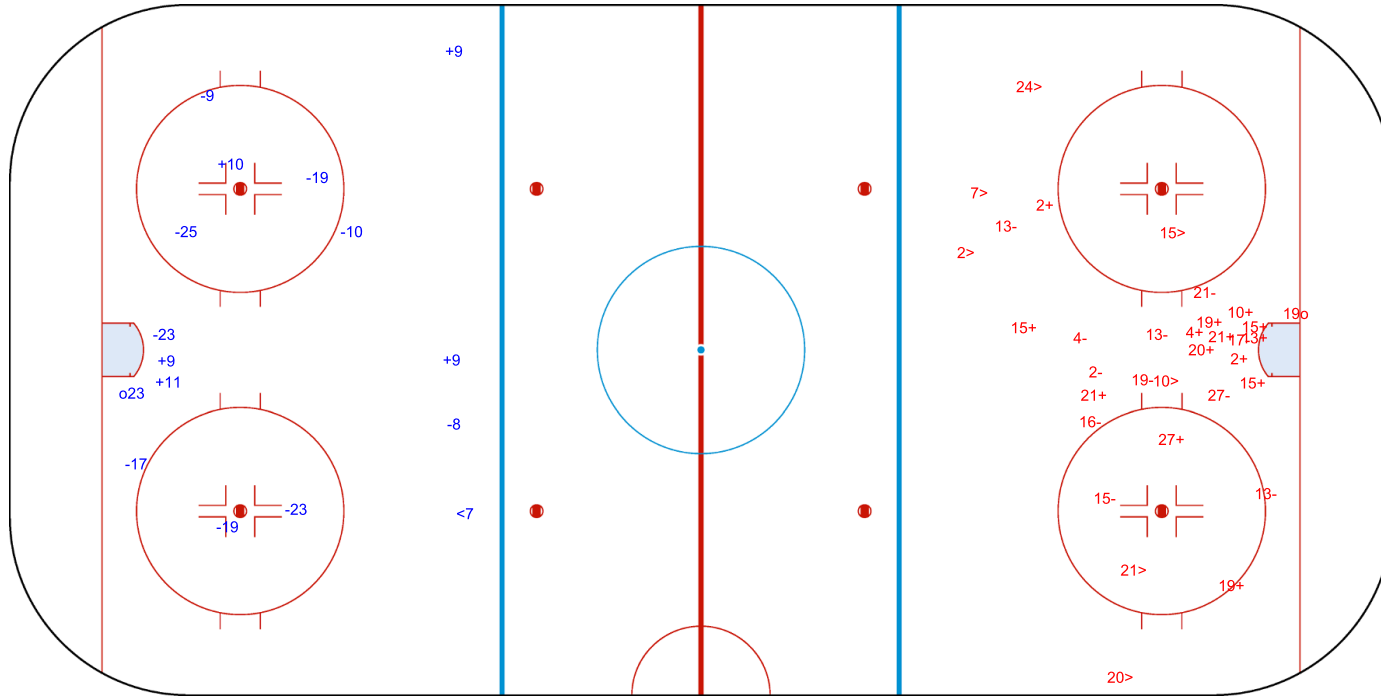

GK 30 of EST

EST → 2nd Period ← CHN

Shots by EST

Goals (o): 1 SSG (+): 14
SSP (>): 7 SPG (-): 11

GK 30 of CHN

Shots by EST
Goals (o): 2
SSP (<): 12

SSG (+): 15
SPG (-): 9

o2
o23

GK 30 of CHN

CHN → 3rd Period ← EST

Shots by CHN
Goals (o): 0
SSP (>): 2

SSG (+): 8
SPG (-): 1

GK 30 of EST

Shots by EST

Goals (o): 0 SSG (+): 1
SSP (-): 0 SPG (-): 2

GK 30 of CHN