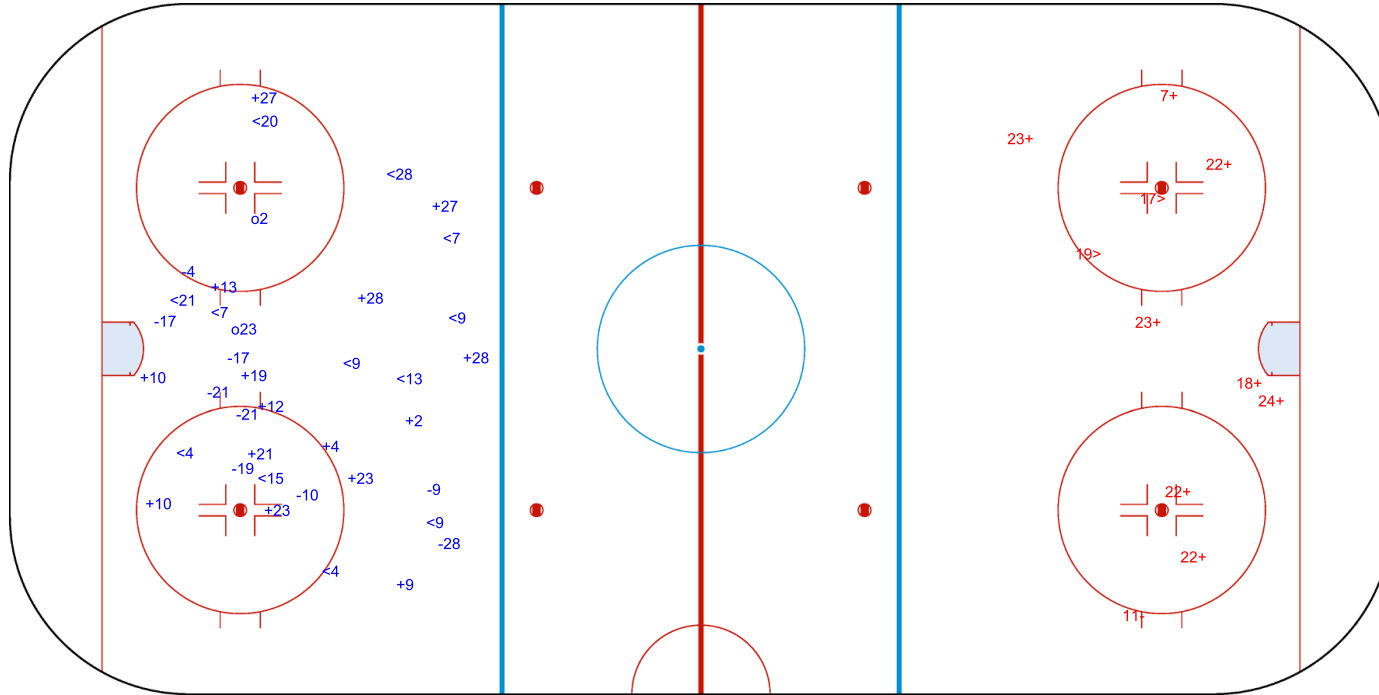

GK 30 of EST

EST → 2nd Period ← CHN

Shots by EST

Goals (o): 1 SSG (+): 14
SSP (>): 7 SPG (-): 11

GK 30 of CHN

Shots by EST
Goals (o): 2
SSP (<): 12

SSG (+): 15
SPG (-): 9

o2
o23

GK 30 of CHN

CHN → 3rd Period ← EST

Shots by CHN
Goals (o): 0
SSP (>): 2

SSG (+): 8
SPG (-): 1

GK 30 of EST

Shots by EST

Goals (o): 0 SSG (+): 1
SSP (-): 0 SPG (-): 2

GK 30 of CHN