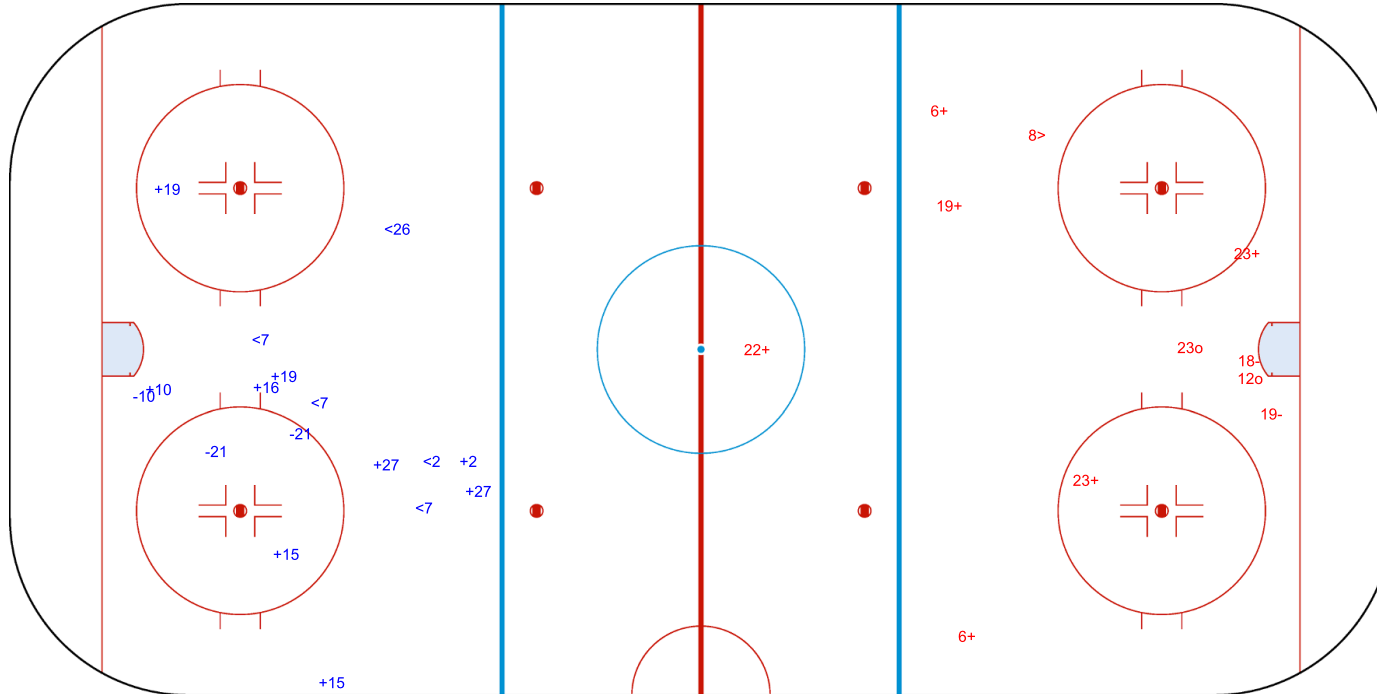

SHOT CHART
EST - CHN

Shots by EST
Goals (o): 0
SSP (<): 5
SSG (+): 9
SPG (-): 3

GK 30 of CHN

CHN → 1st Period ← EST

Shots by CHN
Goals (o): 2
SSP (>): 1
SSG (+): 6
SPG (-): 2

GK 30 of EST

Shots by CHN

Goals (o): 1 SSG (+): 5
SSP (<): 1 SPG (-): 9

GK 30 of EST

EST → 2nd Period ← CHN

Shots by EST

Goals (o): 1 SSG (+): 14
SSP (>): 7 SPG (-): 11

GK 30 of CHN

Shots by EST
Goals (o): 2
SSP (<): 12

SSG (+): 15
SPG (-): 9

o2
o23