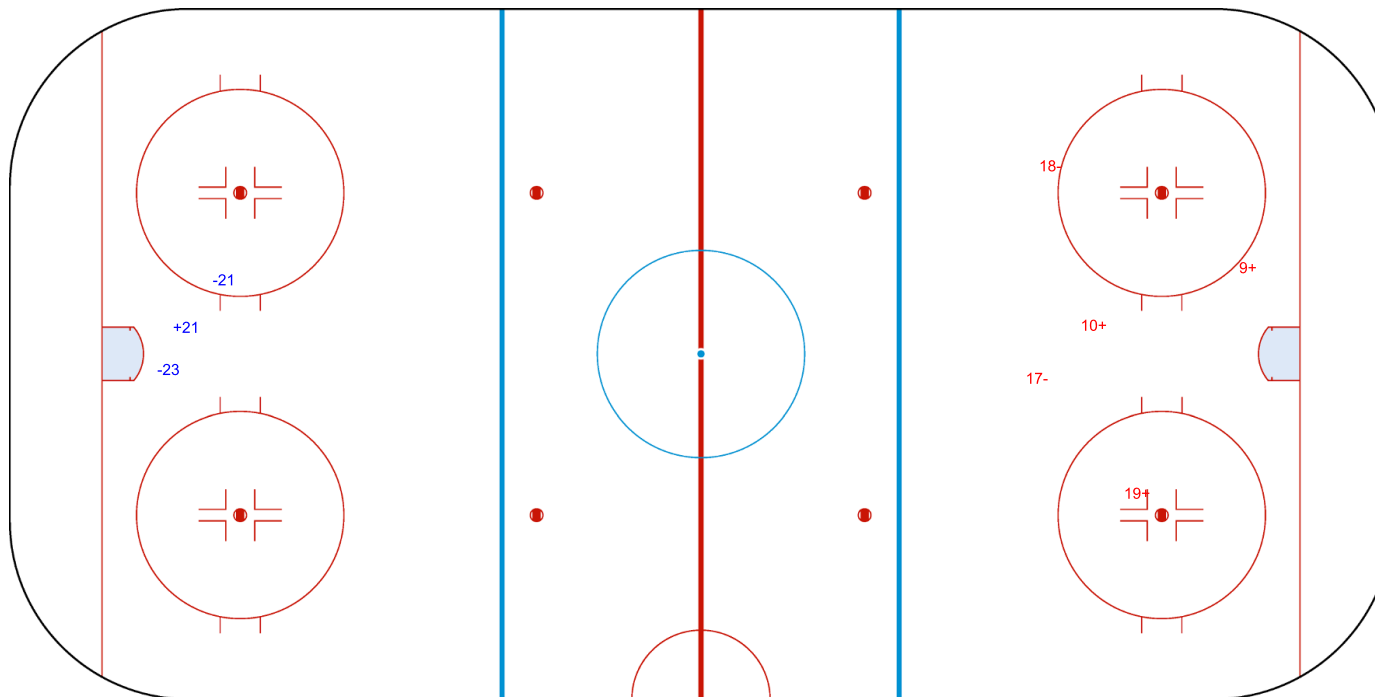

Overtime

Shots by CHN

Goals (o): 0 SSG (+): 3
SSP (>): 0 SPG (-): 2

GK 30 of EST

Legend:	GK Goalkeeper	SPG Shots past goal	SSG Shots saved by goalkeeper	SSP Shots saved by player
----------------	----------------------	----------------------------	--------------------------------------	----------------------------------