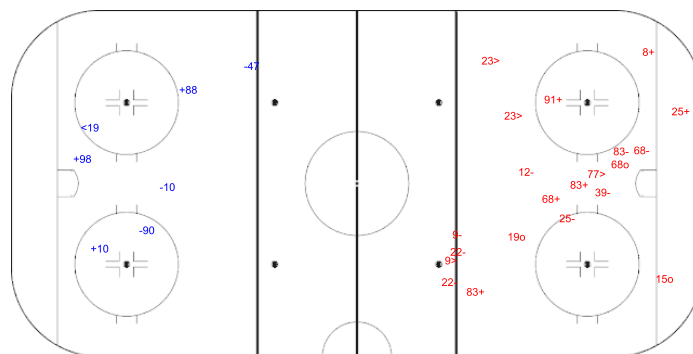

Shots by GOM

Goals (o): 0   SSG (+): 3
SSP (<): 1   SPG (-): 3

GK 34 of BFG

BFG   Period: 3   GOM