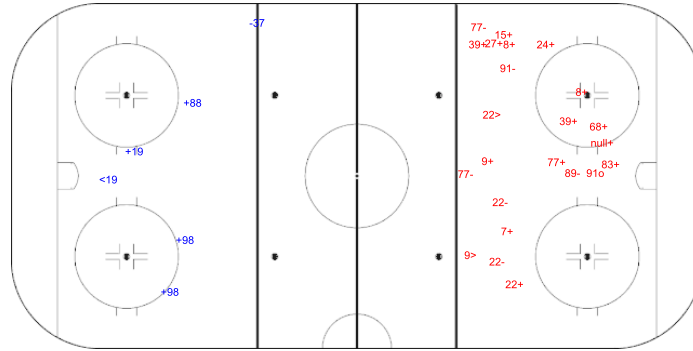

FRI 11 JAN 2019
START TIME 19:00

SHOT CHART
BFG - GOM

Shots by GOM

Goals (o): 0 SSG (+): 4
SSP (<): 1 SPG (-): 1

GK 34 of BFG

BFG Period: 1 GOM

Shots by BFG

Goals (o): 1 SSG (+): 14
SSP (>): 2 SPG (-): 6