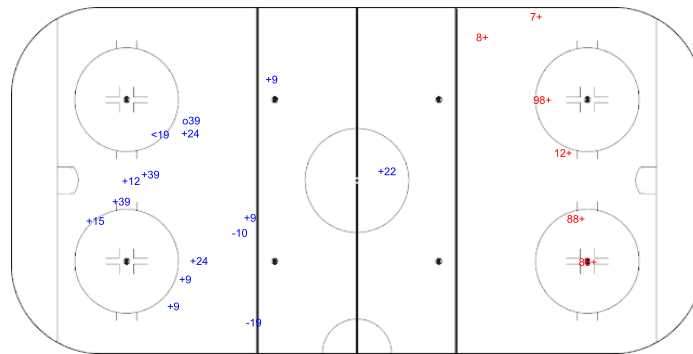

GK 33 of GOM

Shots by BFG

Goals (o): 1 SSG (+): 11
SSP (<): 1 SPG (-): 2

GK 33 of GOM

GOM Period: 2 BFG

Shots by GOM

Goals (o): 0 SSG (+): 6
SSP (>): 0 SPG (-): 0

GK 34 of BFG