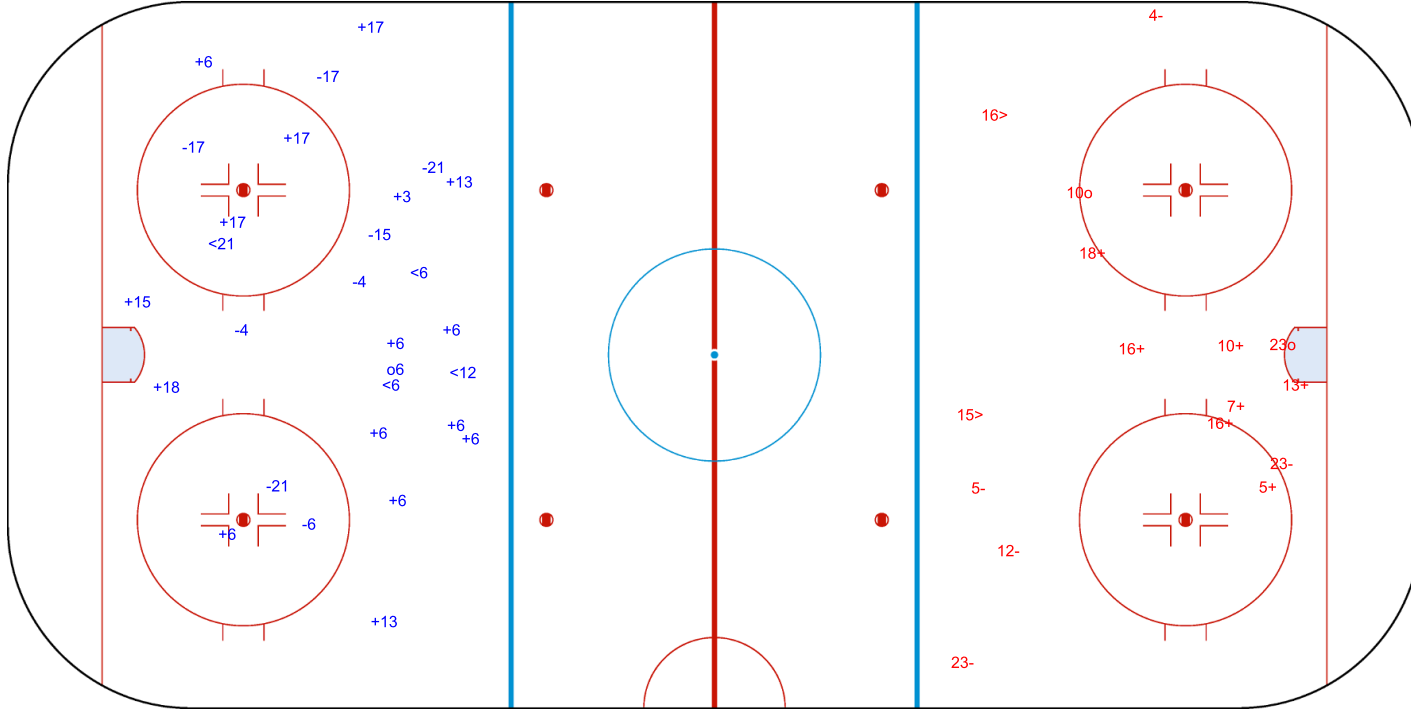

### SHOT CHART

ISR - ISL

1st Period

Shots by ISL

Goals (o): 0

SSP (<): 3

SSG (+): 5

SPG (-): 1

GK 1 of ISR

Shots by ISR

Goals (o): 4

SSP (>): 2

SSG (+): 7

SPG (-): 4

GK 20 of ISL

Shots by ISR  
Goals (o): 1  
SSP (<): 4  
SSG (+): 16  
SPG (-): 8

GK 20 of ISL

ISL → 2nd Period ← ISR

Shots by ISL  
Goals (o): 2  
SSP (>): 2  
SSG (+): 7  
SPG (-): 5

GK 1 of ISR

Shots by ISL

Goals (o): 1

SSP (<): 2

SSG (+): 6