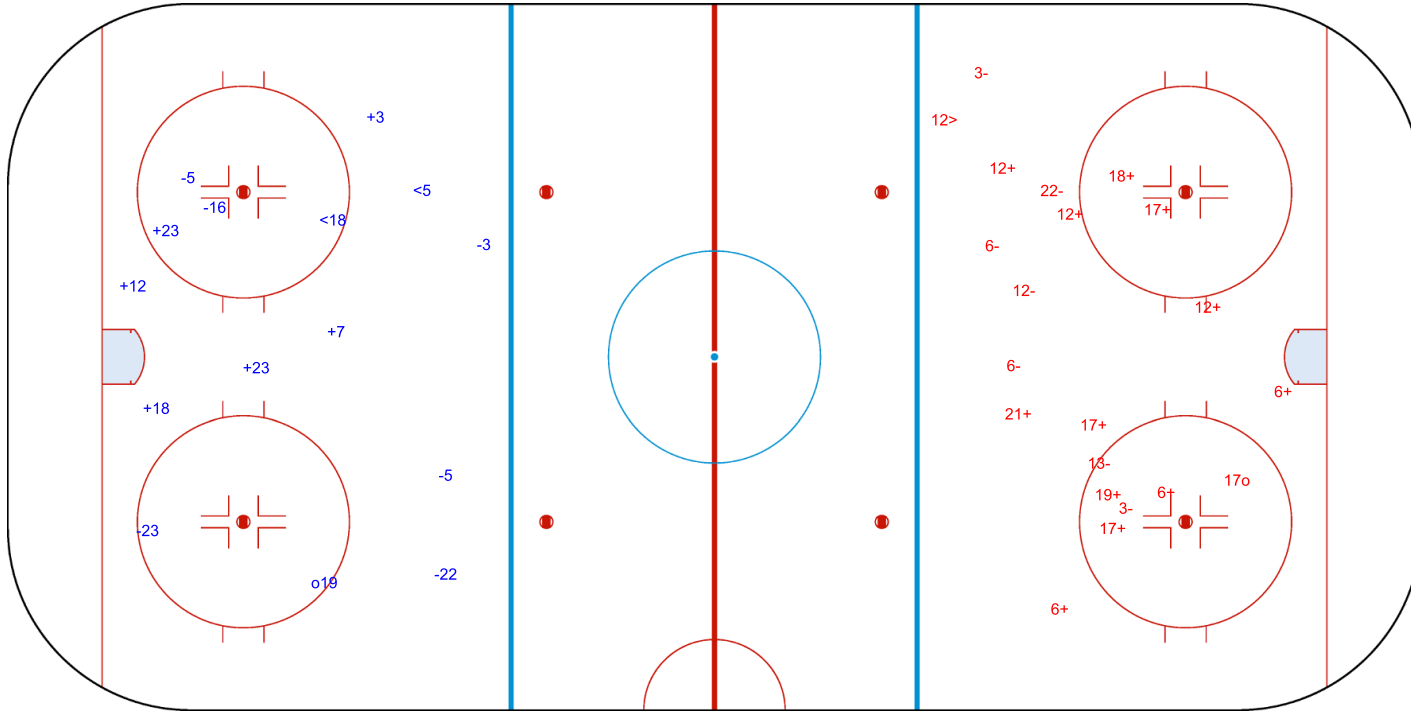

Shots by ISL

Goals (o): 1

SSP (<): 2

SSG (+): 6

SPG (-): 6

GK 1 of ISR

3rd Period

Shots by ISR

Goals (o): 1

SSP (>): 1

SSG (+): 12

SPG (-): 7

GK 20 of ISL

Legend:	
GK	Goalkeeper
SPG	Shots past goal
SSG	Shots saved by goalkeeper
SSP	Shots saved by player