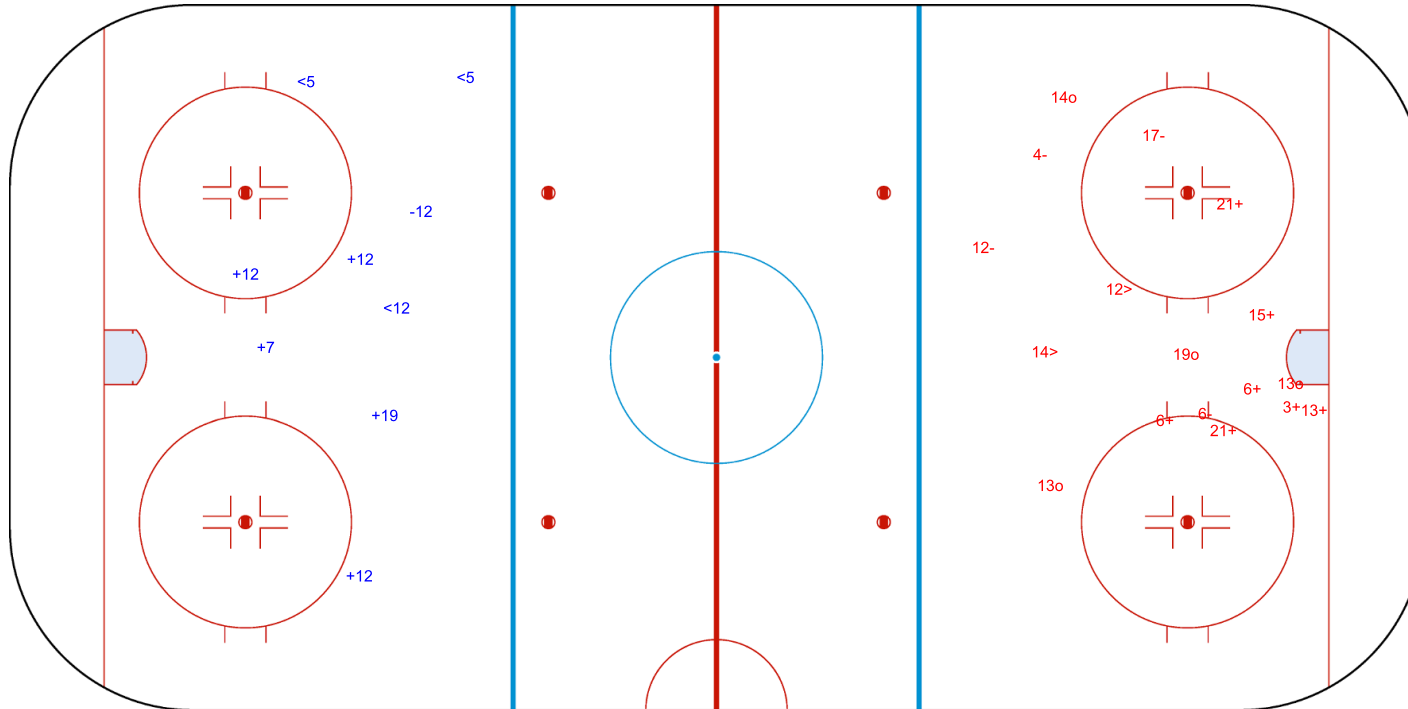

### SHOT CHART

ISR - ISL

1st Period

Shots by ISL

Goals (o): 0

SSP (<): 3

SSG (+): 5

SPG (-): 1

GK 1 of ISR

Shots by ISR

Goals (o): 4

SSP (>): 2

SSG (+): 7

SPG (-): 4

GK 20 of ISL

Shots by ISR  
Goals (o): 1  
SSP (<): 4  
SSG (+): 16  
SPG (-): 8