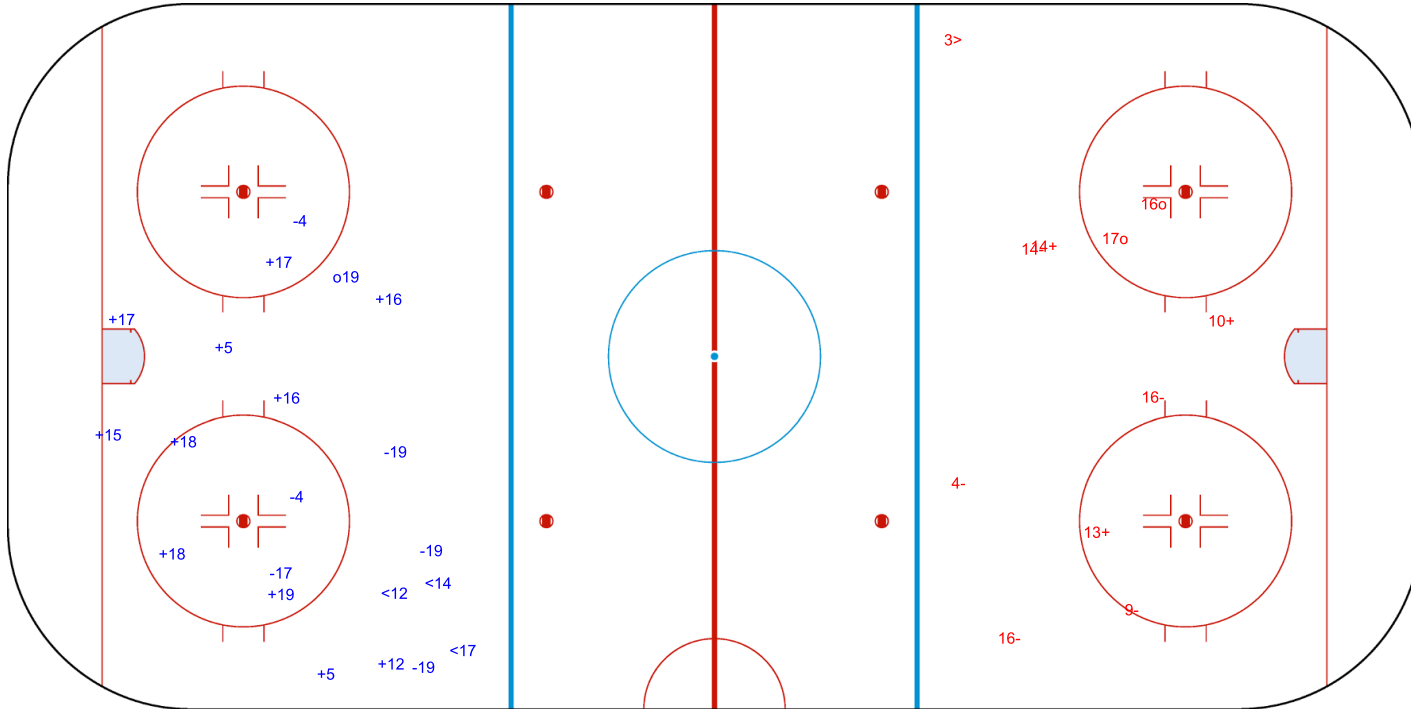

GK 20 of NZL

Shots by NZL

Goals (o): 2

SSP (>): 1

SSG (+): 3

SPG (-): 5

GK 20 of ISL

Shots by NZL