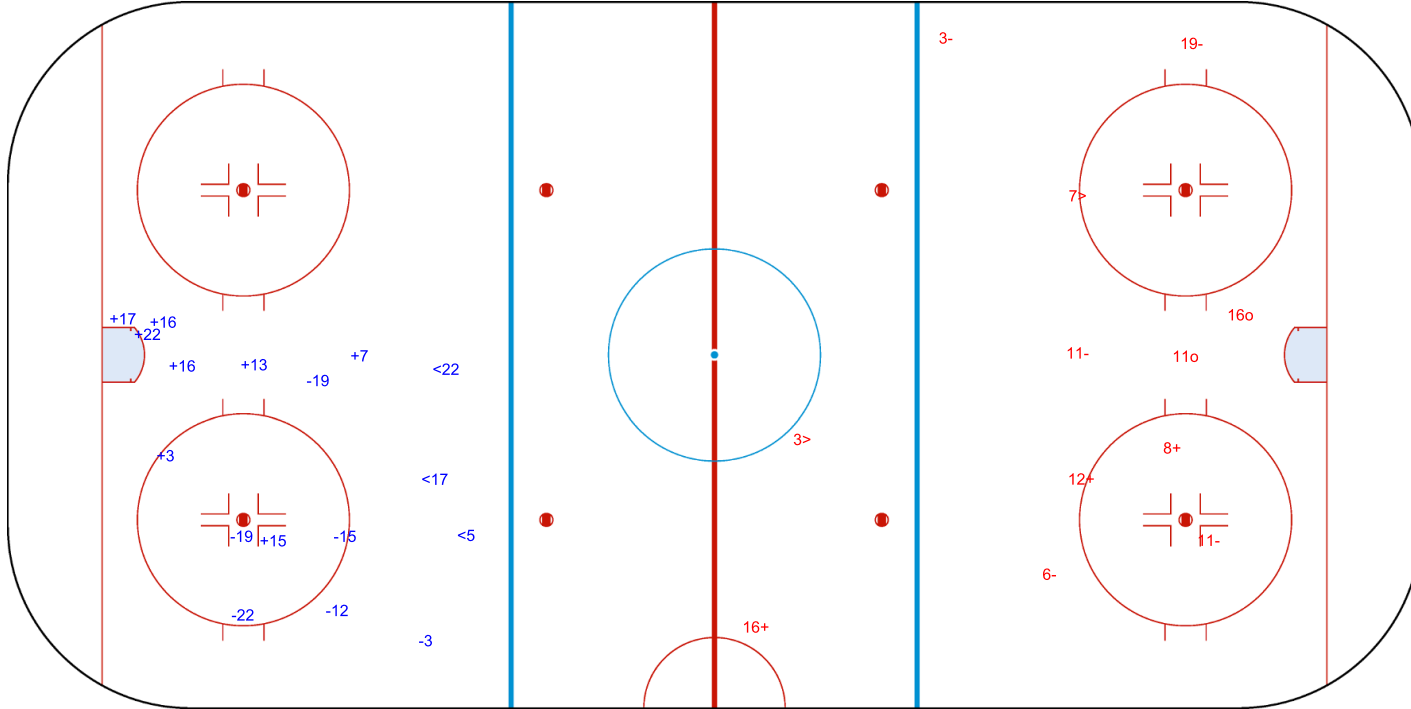

Shots by ISL

Goals (o): 0

SSP (<): 3

SSG (+): 8

SPG (-): 6

GK 20 of NZL

3rd Period

Shots by NZL

Goals (o): 2

SSP (>): 2

SSG (+): 3

SPG (-): 5

GK 1 of ISL

GK 20 of ISL

Legend:

GK Goalkeeper   **SPG** Shots past goal   **SSG** Shots saved by goalkeeper   **SSP** Shots saved by player