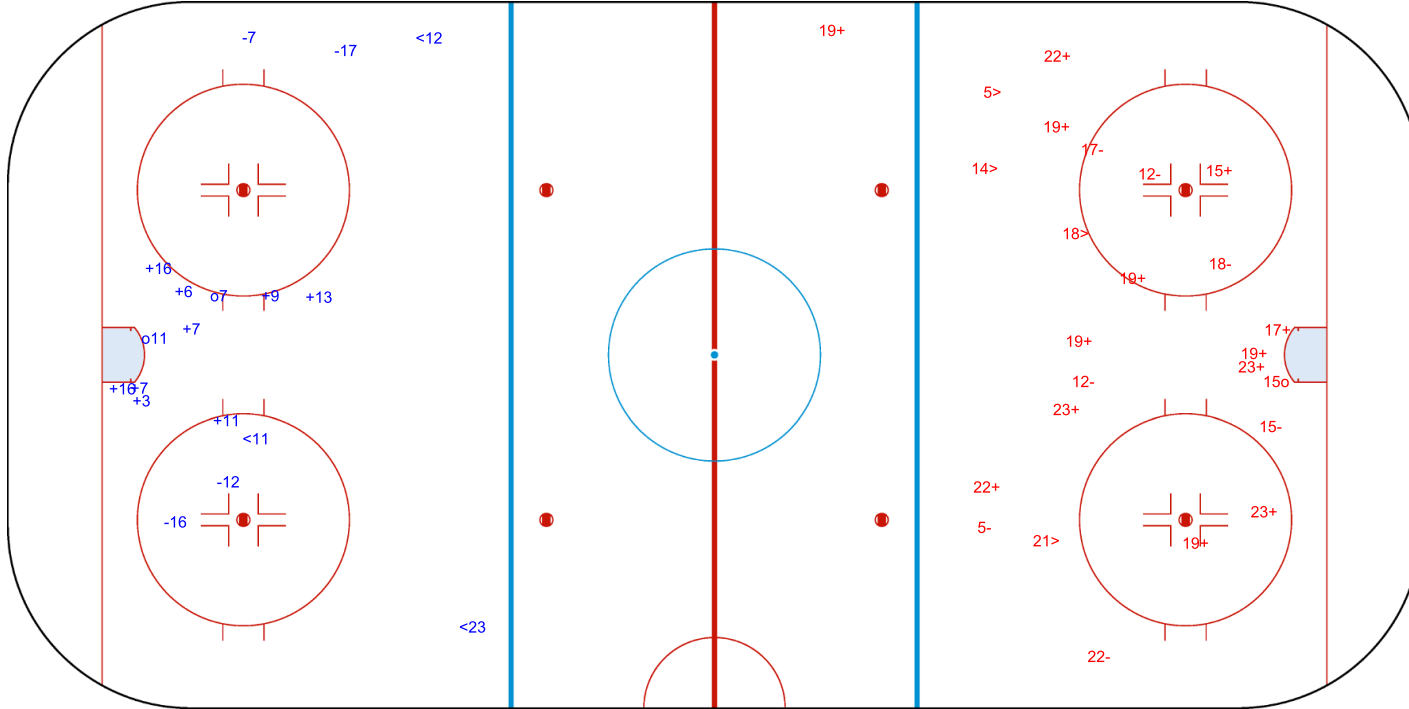

Goals (o): 2

SSP (<): 3

SSG (+): 9

SPG (-): 4

GK 20 of ISL

2nd Period

Shots by ISL

Goals (o): 1

SSP (>): 4

SSG (+): 13

SPG (-): 7

GK 20 of NZL

Shots by ISL

Goals (o): 0

SSP (<): 3

SSG (+): 8