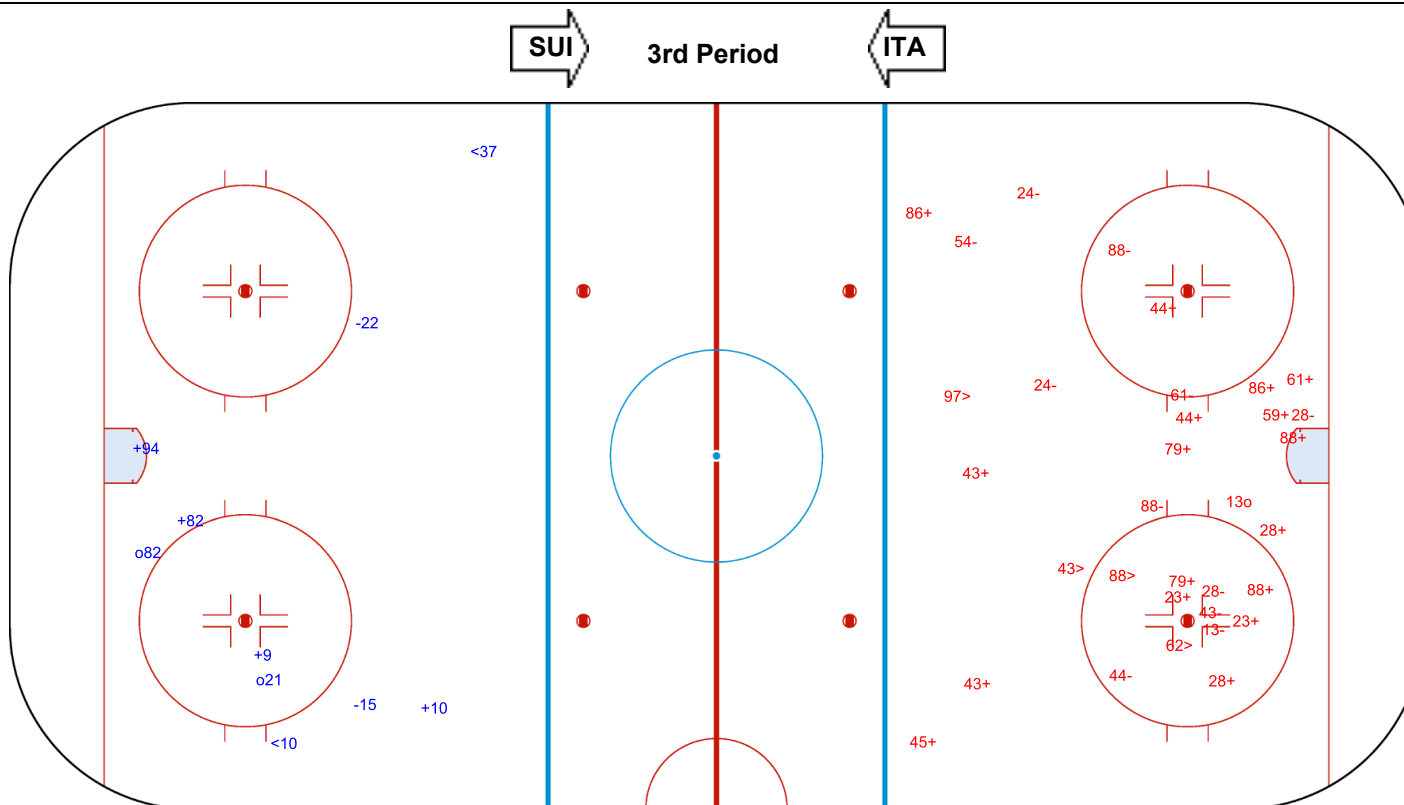

SHOT CHART
SUI - ITA

Shots by ITA
Goals (o): 0
SSP (<): 2
SSG (+): 3
SPG (-): 5

GK 20 of SUI

SUI → 1st Period ← ITA

Shots by SUI
Goals (o): 3
SSP (>): 0
SSG (+): 14
SPG (-): 12

GK 1 of ITA

Shots by SUI
Goals (o): 1
SSP (<): 2
SSG (+): 11
SPG (-): 17

GK 1 of ITA

ITA → 2nd Period ← SUI

Shots by ITA
Goals (o): 0
SSP (>): 2
SSG (+): 5
SPG (-): 5

GK 20 of SUI

Shots by ITA
Goals (o): 2
SSP (<): 2

SSG (+): 4
SPG (-): 2

GK 20 of SUI

Shots by SUI
Goals (o): 1
SSP (>): 4