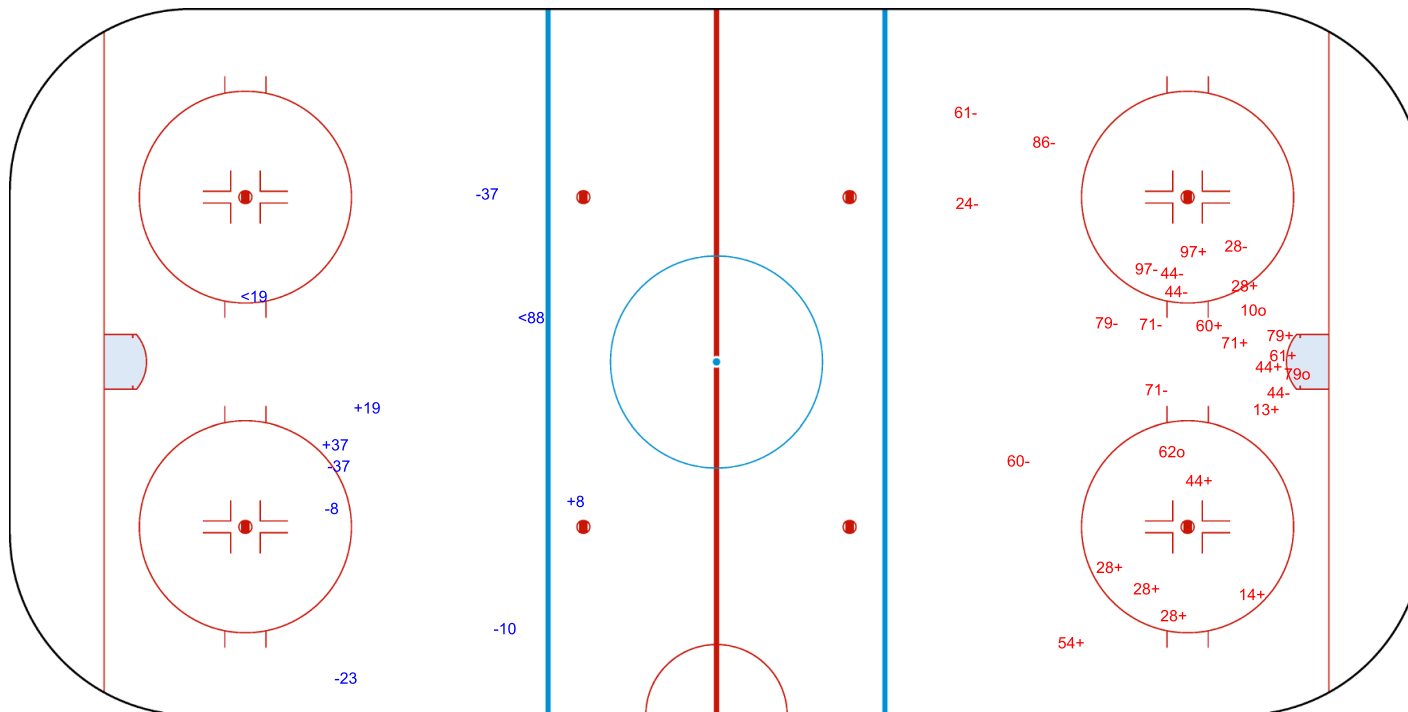

SHOT CHART
SUI - ITA

Shots by ITA
Goals (o): 0
SSP (<): 2
SSG (+): 3
SPG (-): 5

GK 20 of SUI

SUI → 1st Period ← ITA

Shots by SUI
Goals (o): 3
SSP (>): 0
SSG (+): 14
SPG (-): 12

GK 1 of ITA

Shots by SUI
Goals (o): 1
SSP (<): 2
SSG (+): 11
SPG (-): 17

GK 1 of ITA

ITA → 2nd Period ← SUI

Shots by ITA
Goals (o): 0
SSP (>): 2
SSG (+): 5
SPG (-): 5

GK 20 of SUI

Shots by ITA
Goals (o): 2
SSP (<): 2

SSG (+): 4
SPG (-): 2

GK 20 of SUI

Shots by SUI
Goals (o): 1
SSP (>): 4