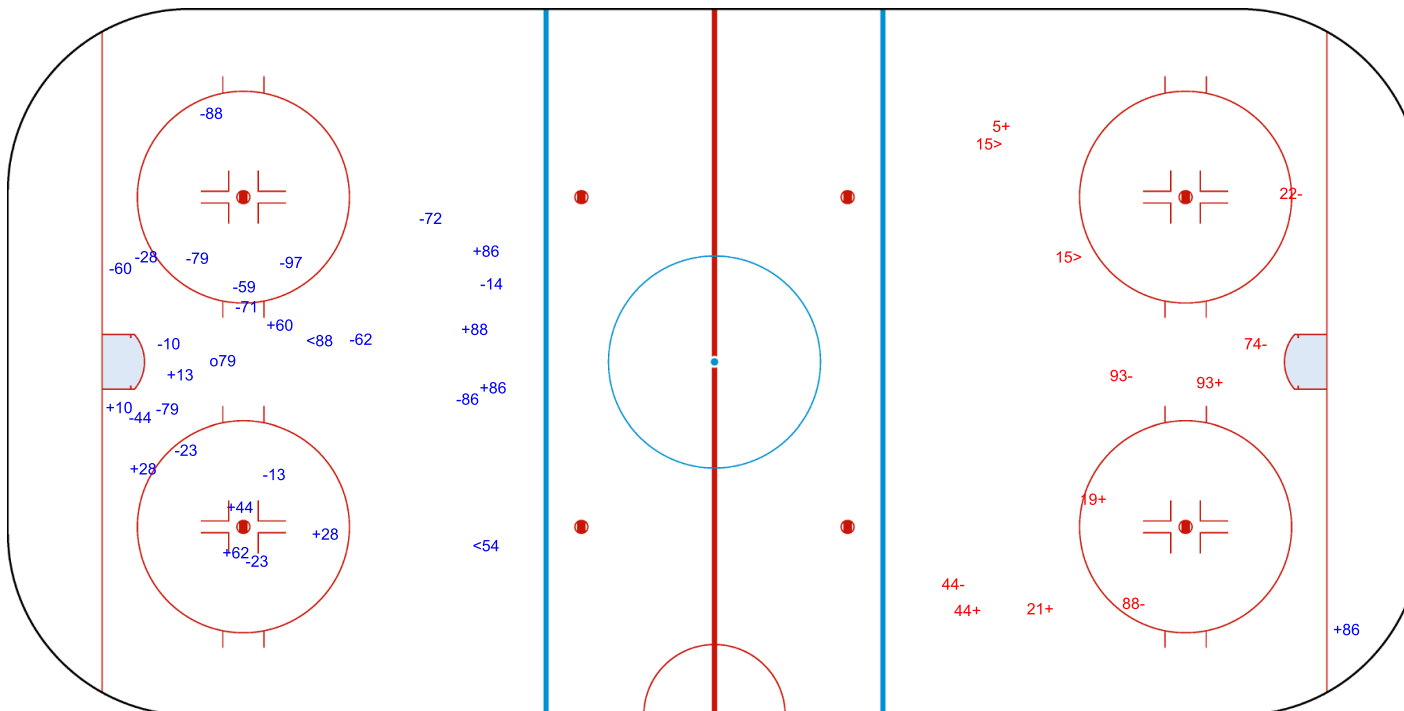

SHOT CHART
SUI - ITA

Shots by ITA
Goals (o): 0
SSP (<): 2
SSG (+): 3
SPG (-): 5

GK 20 of SUI

SUI → 1st Period ← ITA

Shots by SUI
Goals (o): 3
SSP (>): 0
SSG (+): 14
SPG (-): 12

GK 1 of ITA

Shots by SUI
Goals (o): 1
SSP (<): 2
SSG (+): 11
SPG (-): 17

GK 1 of ITA

ITA → 2nd Period ← SUI

Shots by ITA
Goals (o): 0
SSP (>): 2
SSG (+): 5
SPG (-): 5

GK 20 of SUI

Shots by ITA
Goals (o): 2
SSP (<): 2

SSG (+): 4
SPG (-): 2

GK 20 of SUI

Shots by SUI
Goals (o): 1
SSP (>): 4