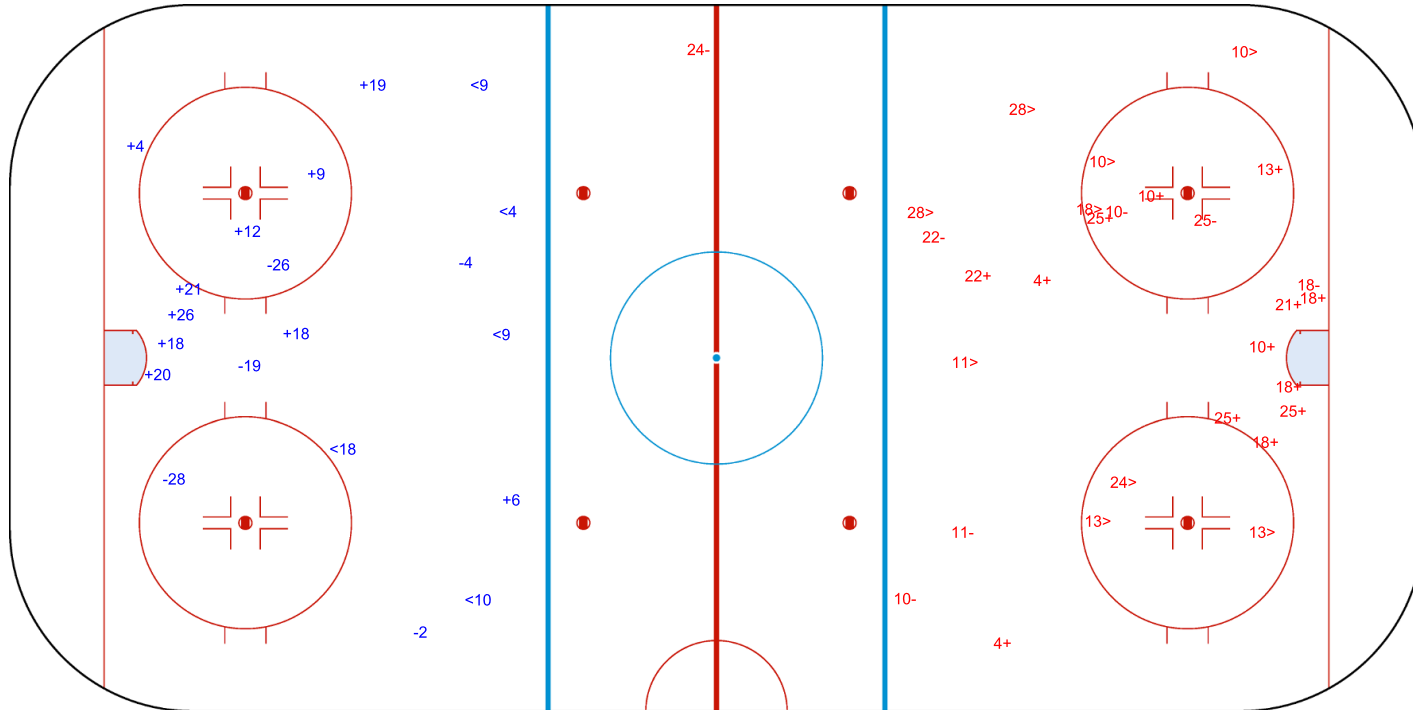

Shots by SWE
Goals (o): 0
SSP (-): 5
SSG (+): 10
SPG (-): 5

GK 30 of GER

GER → 3rd Period ← SWE

Shots by GER
Goals (o): 0
SSP (>): 9
SSG (+): 13
SPG (-): 7

GK 35 of SWE

Legend:	GK Goalkeeper	SPG Shots past goal	SSG Shots saved by goalkeeper	SSP Shots saved by player