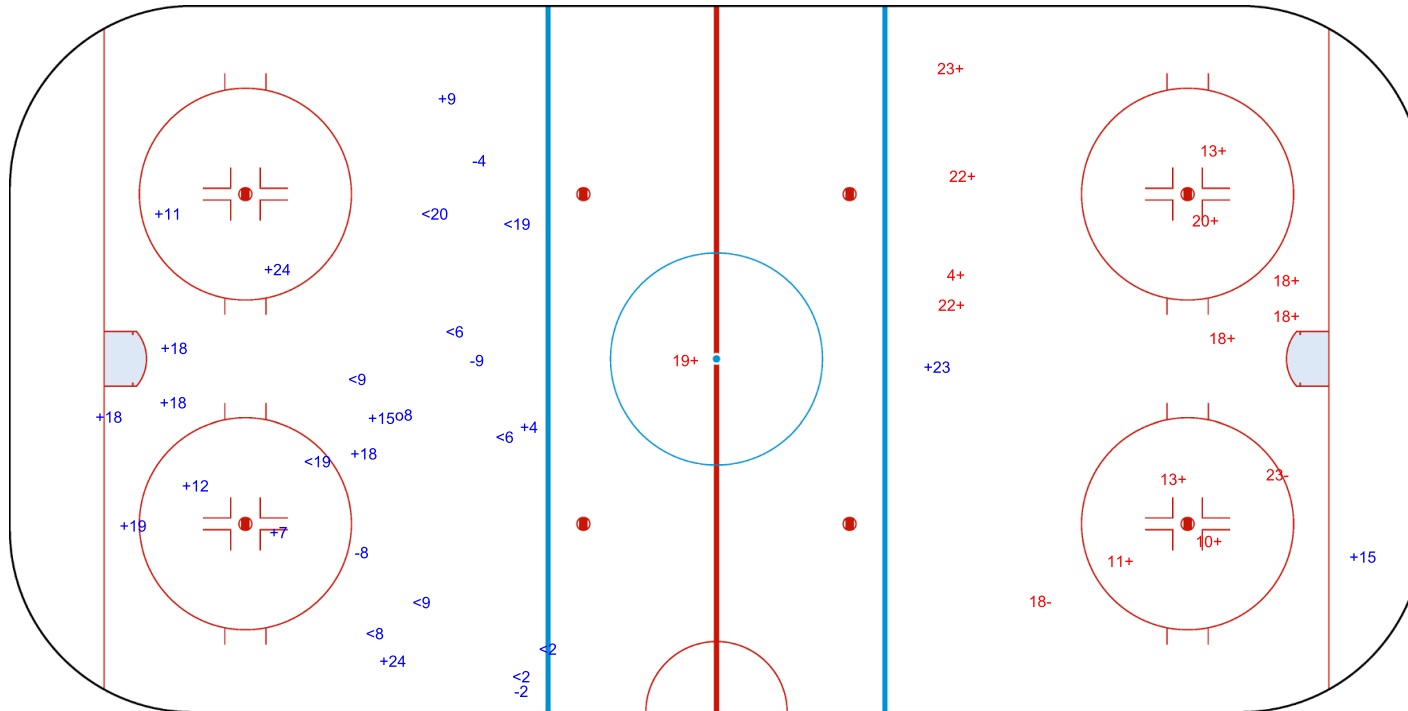

SHOT CHART
GER - SWE

Shots by SWE
Goals (o): 1 SSG (+): 15
SSP (<): 10 SPG (-): 4

GK 30 of GER

GER → 1st Period ← SWE

Shots by GER
Goals (o): 0 SSG (+): 13
SSP (>): 0 SPG (-): 2

GK 35 of SWE

Shots by GER

Goals (o): 0 SSG (+): 2
SSP (<): 1 SPG (-): 1

GK 35 of SWE

SWE → 2nd Period ← GER

Shots by SWE

Goals (o): 0 SSG (+): 18
SSP (>): 8 SPG (-): 8

GK 30 of GER

Shots by SWE
Goals (o): 0
SSP (-): 5
SSG (+): 10
SPG (-): 5

GK 30 of GER

GER → 3rd Period ← SWE