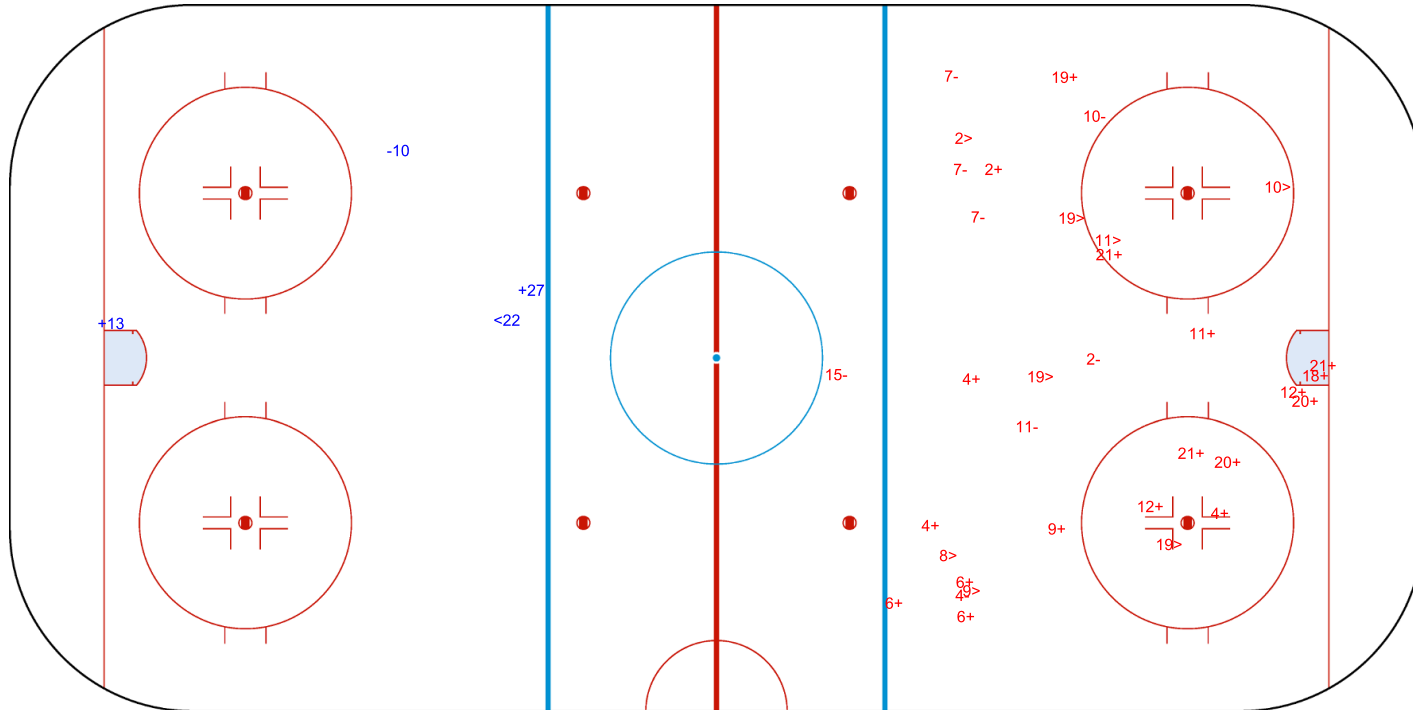

GK 35 of SWE

SWE → 2nd Period ← GER

Shots by SWE

Goals (o): 0 SSG (+): 18
SSP (>): 8 SPG (-): 8

GK 30 of GER

Shots by SWE
Goals (o): 0
SSP (-): 5
SSG (+): 10
SPG (-): 5

GK 30 of GER

GER → 3rd Period ← SWE