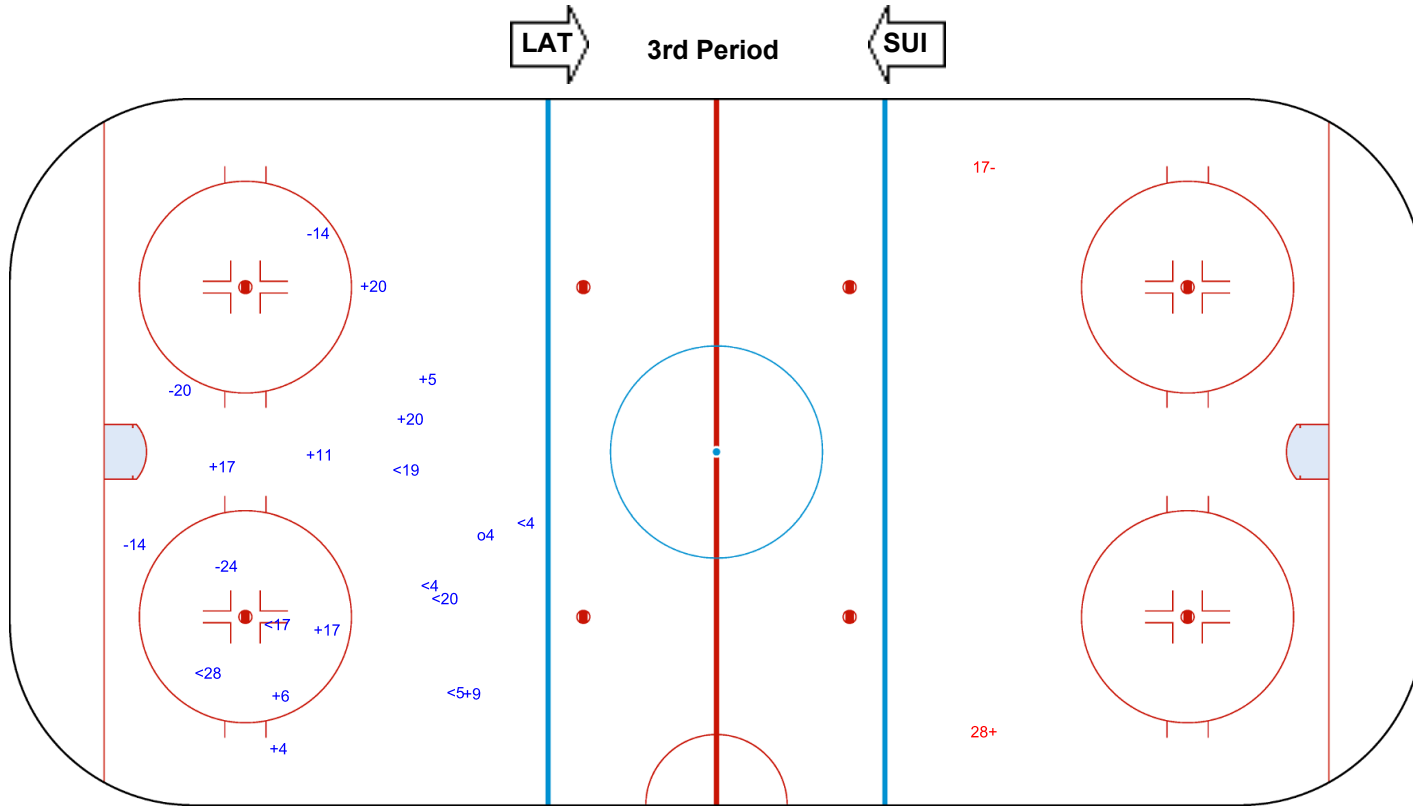

SHOT CHART
SUI - LAT

Shots by SUI
Goals (o): 1 SSG (+): 7
SSP (<): 12 SPG (-): 1

GK 30 of LAT

1st Period

Shots by LAT
Goals (o): 1 SSG (+): 6
SSP (>): 4 SPG (-): 6

GK 30 of SUI

Shots by LAT
Goals (o): 1 SSG (+): 8
SSP (<): 1 SPG (-): 4

GK 30 of SUI

SUI → 2nd Period ← LAT

Shots by SUI
Goals (o): 0 SSG (+): 10
SSP (>): 10 SPG (-): 7

GK 30 of LAT

Shots by SUI
Goals (o): 1
SSP (<): 7
SSG (+): 9
SPG (-): 4

Shots by LAT
Goals (o): 0
SSP (>): 0
SSG (+): 1
SPG (-): 1

GK 30 of LAT

GK 30 of SUI

AVENIR CENTRE

TUE 27 DEC 2022
START TIME 17:00

ICE HOCKEY

IIHF WORLD JUNIOR CHAMPIONSHIP
PRELIMINARY ROUND - GROUP B, GAME 7

Shots by SUI
Goals (o): 0
SSP (-): 1

SSG (+): 1
SPG (-): 0