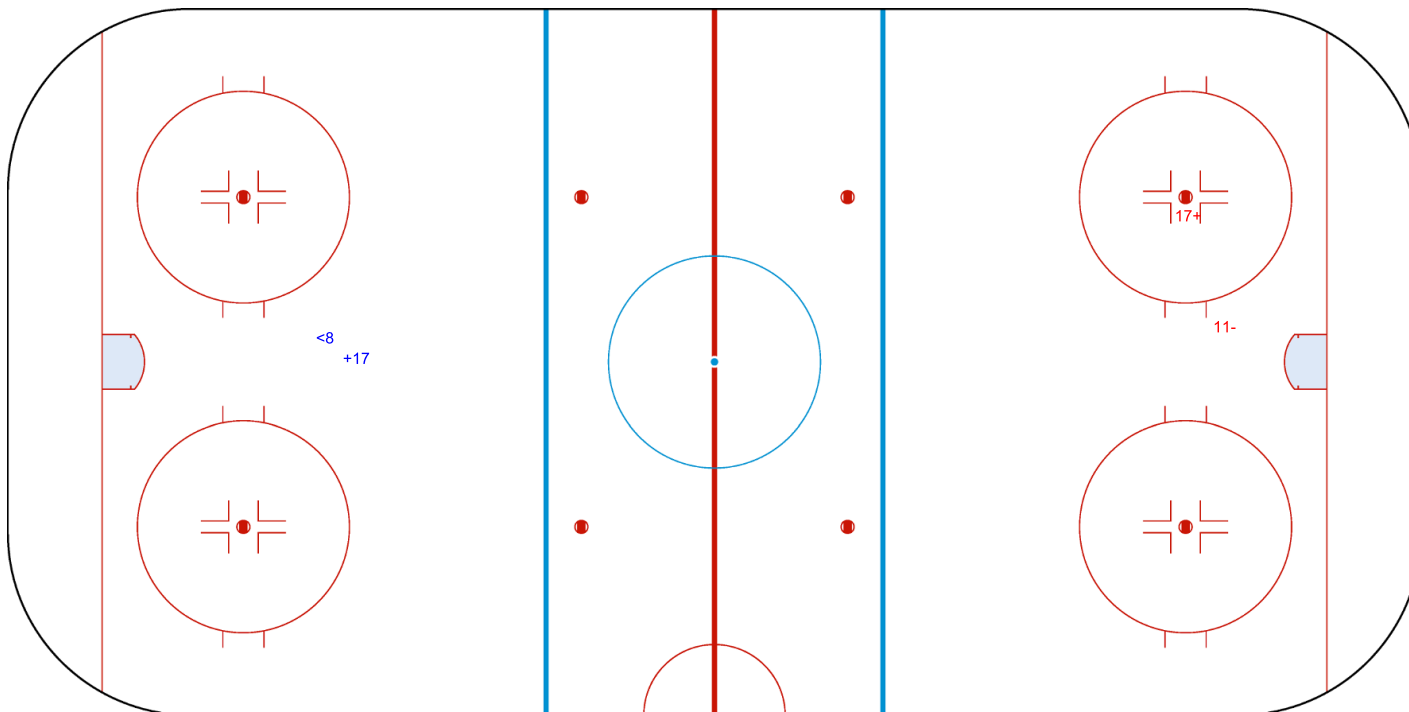

GK 30 of LAT

Overtime

Shots by LAT
Goals (o): 0
SSP (>): 0

SSG (+): 1
SPG (-): 1

GK 30 of SUI

Legend:			
GK	Goalkeeper	SPG	Shots past goal
SSG	Shots saved by goalkeeper	SSP	Shots saved by player