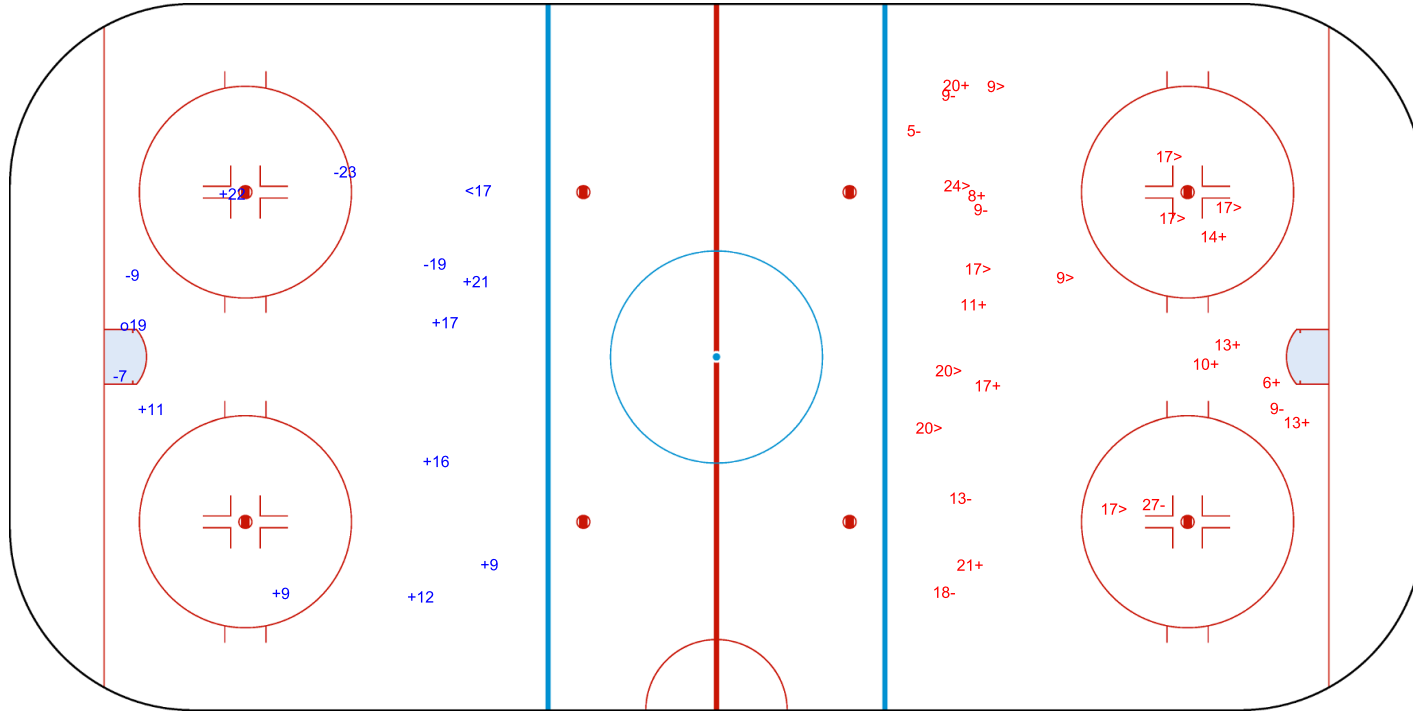

SHOT CHART
SUI - LAT

Shots by SUI
Goals (o): 1 SSG (+): 7
SSP (<): 12 SPG (-): 1

GK 30 of LAT

1st Period

Shots by LAT
Goals (o): 1 SSG (+): 6
SSP (>): 4 SPG (-): 6

GK 30 of SUI

Shots by LAT
Goals (o): 1 SSG (+): 8
SSP (<): 1 SPG (-): 4

GK 30 of SUI

SUI → 2nd Period ← LAT

Shots by SUI
Goals (o): 0 SSG (+): 10
SSP (>): 10 SPG (-): 7

GK 30 of LAT

Shots by SUI
Goals (o): 1
SSP (<): 7
SSG (+): 9
SPG (-): 4

Shots by LAT
Goals (o): 0
SSP (>): 0
SSG (+): 1
SPG (-): 1