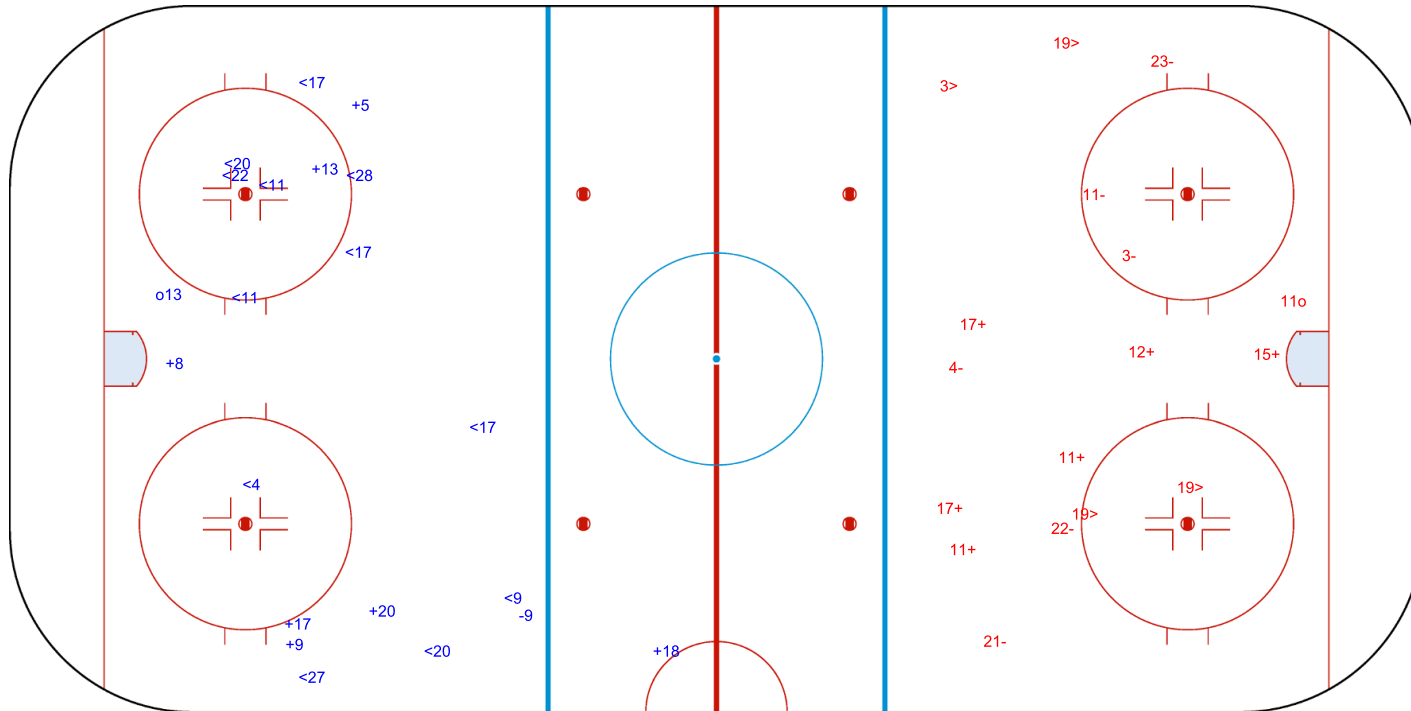

SHOT CHART
SUI - LAT

Shots by SUI
Goals (o): 1 SSG (+): 7
SSP (<): 12 SPG (-): 1

GK 30 of LAT

1st Period

Shots by LAT
Goals (o): 1 SSG (+): 6
SSP (>): 4 SPG (-): 6

GK 30 of SUI

Shots by LAT
Goals (o): 1 SSG (+): 8
SSP (<): 1 SPG (-): 4

GK 30 of SUI

SUI → 2nd Period ← LAT

Shots by SUI
Goals (o): 0 SSG (+): 10
SSP (>): 10 SPG (-): 7

GK 30 of LAT

Shots by SUI
Goals (o): 1
SSP (<): 7
SSG (+): 9
SPG (-): 4

Shots by LAT
Goals (o): 0
SSP (>): 0
SSG (+): 1
SPG (-): 1