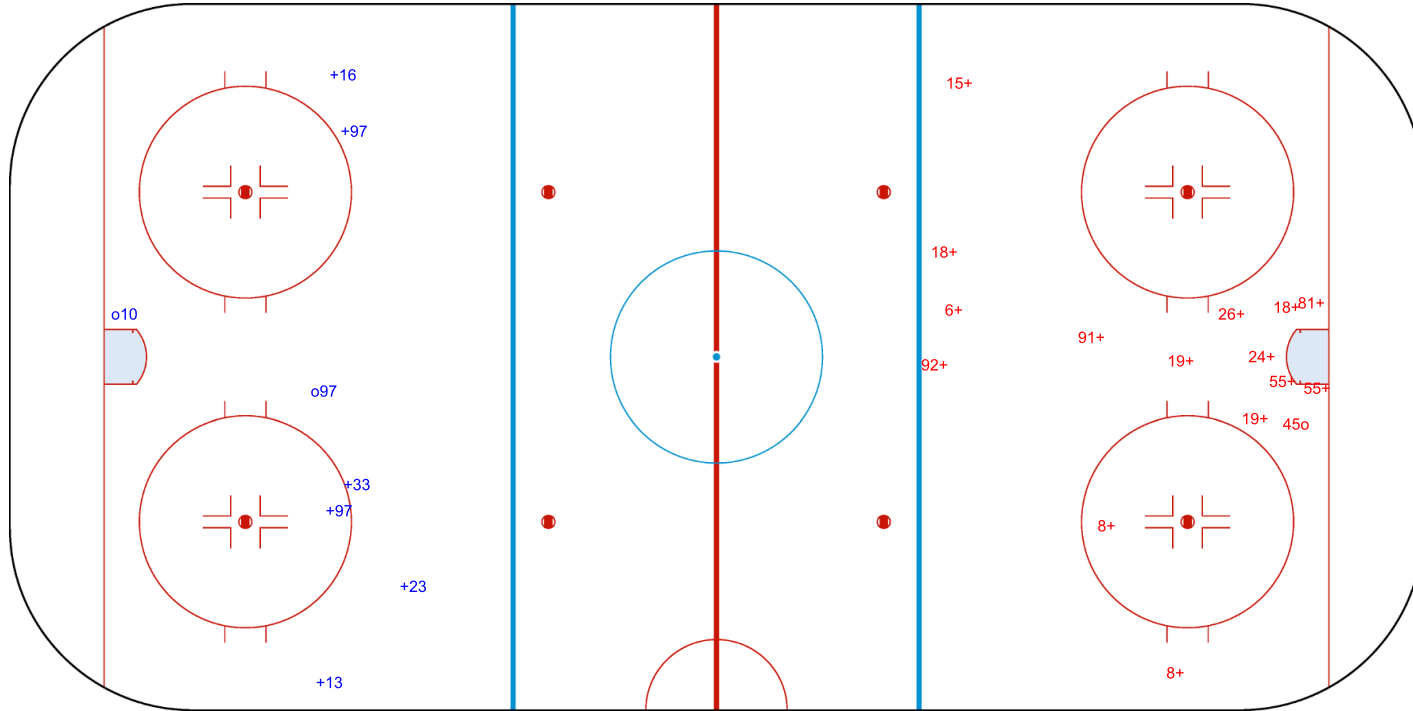

Shots by LTU
Goals (o): 2
SSP (<): 0
SSG (+): 6
SPG (-): 0

GK 69 of SLO

SLO → 3rd Period ← LTU

Shots by SLO
Goals (o): 1
SSP (>): 0
SSG (+): 15
SPG (-): 0

GK 50 of LTU

Legend:	
GK	Goalkeeper
SPG	Shots past goal
SSG	Shots saved by goalkeeper
SSP	Shots saved by player