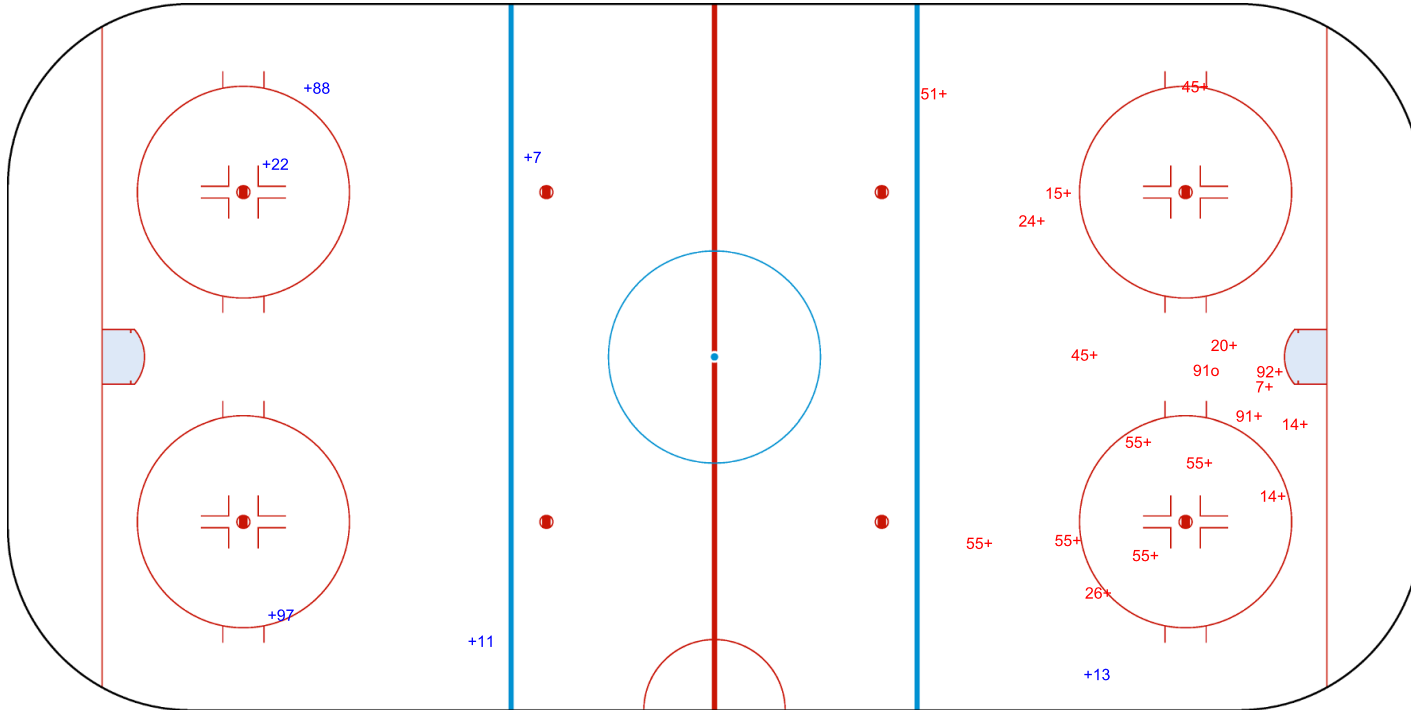

SHOT CHART  
SLO - LTU

Shots by LTU  
Goals (o): 0  
SSP (<): 0  
SSG (+): 6  
SPG (-): 0

GK 69 of SLO

SLO → 1st Period ← LTU

Shots by SLO  
Goals (o): 1  
SSP (>): 0  
SSG (+): 17  
SPG (-): 0

GK 50 of LTU

Shots by SLO  
Goals (o): 2  
SSP (<): 0  
SSG (+): 12  
SPG (-): 0

o92  
o94

GK 50 of LTU

LTU → 2nd Period ← SLO

Shots by LTU  
Goals (o): 0  
SSP (>): 0  
SSG (+): 6  
SPG (-): 0

GK 69 of SLO

Shots by LTU  
Goals (o): 2  
SSP (<): 0  
SSG (+): 6  
SPG (-): 0