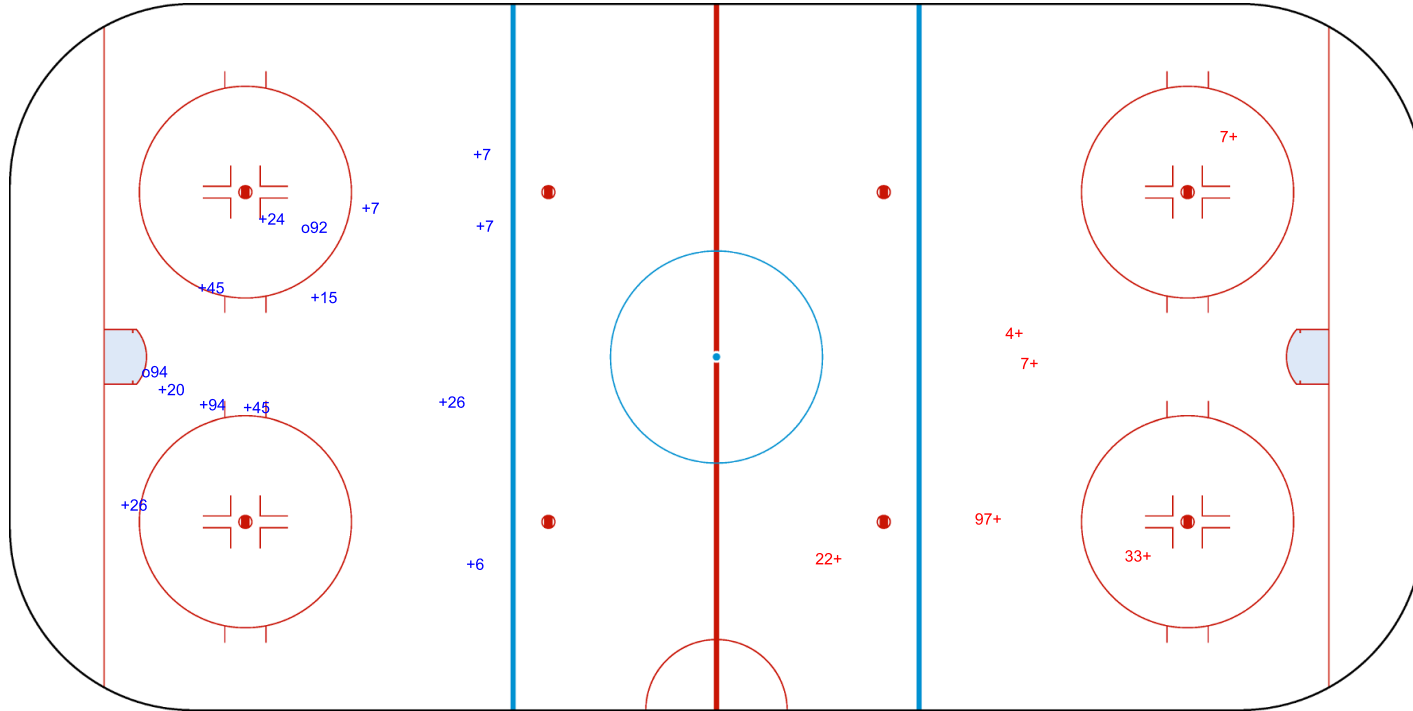

SHOT CHART  
SLO - LTU

Shots by LTU  
Goals (o): 0  
SSP (<): 0  
SSG (+): 6  
SPG (-): 0

GK 69 of SLO

SLO → 1st Period ← LTU

Shots by SLO  
Goals (o): 1  
SSP (>): 0  
SSG (+): 17  
SPG (-): 0

GK 50 of LTU

Shots by SLO  
Goals (o): 2  
SSP (<): 0  
SSG (+): 12  
SPG (-): 0

o92  
o94

GK 50 of LTU

LTU → 2nd Period ← SLO

Shots by LTU  
Goals (o): 0  
SSP (>): 0  
SSG (+): 6  
SPG (-): 0

GK 69 of SLO

Shots by LTU  
Goals (o): 2  
SSP (<): 0  
SSG (+): 6  
SPG (-): 0