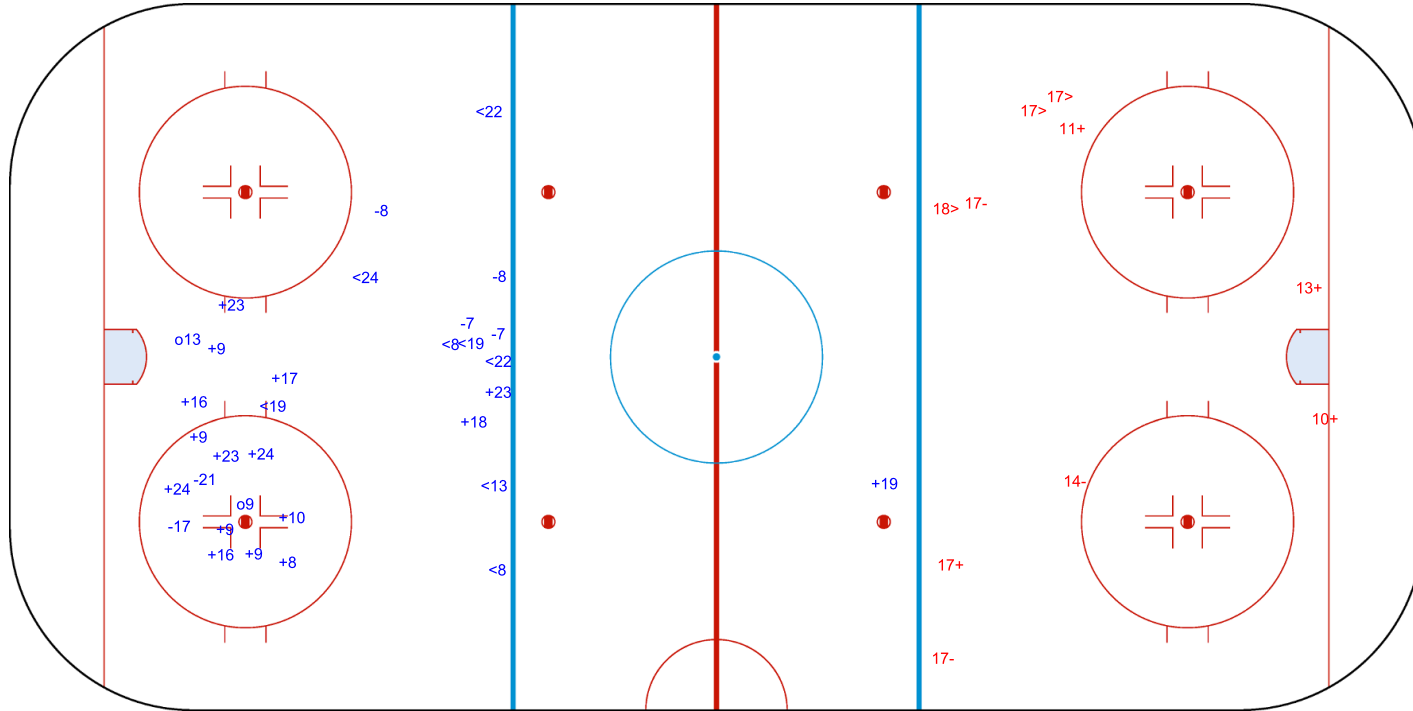

SHOT CHART  
SLO - POL

Shots by POL  
Goals (o): 0  
SSP (<): 1  
SSG (+): 6  
SPG (-): 5

SLO → 1st Period ← POL

Shots by SLO  
Goals (o): 1  
SSP (>): 7  
SSG (+): 8  
SPG (-): 11

Shots by SLO

Goals (o): 2    SSG (+): 16  
SSP (-): 8    SPG (-): 6

GK 25 of POL

POL → 2nd Period ← SLO

Shots by POL

Goals (o): 0    SSG (+): 4  
SSP (>): 3    SPG (-): 3

GK 25 of SLO

Shots by POL

Goals (o): 0    SSG (+): 6  
SSP (<): 2    SPG (-): 4

GK 25 of SLO