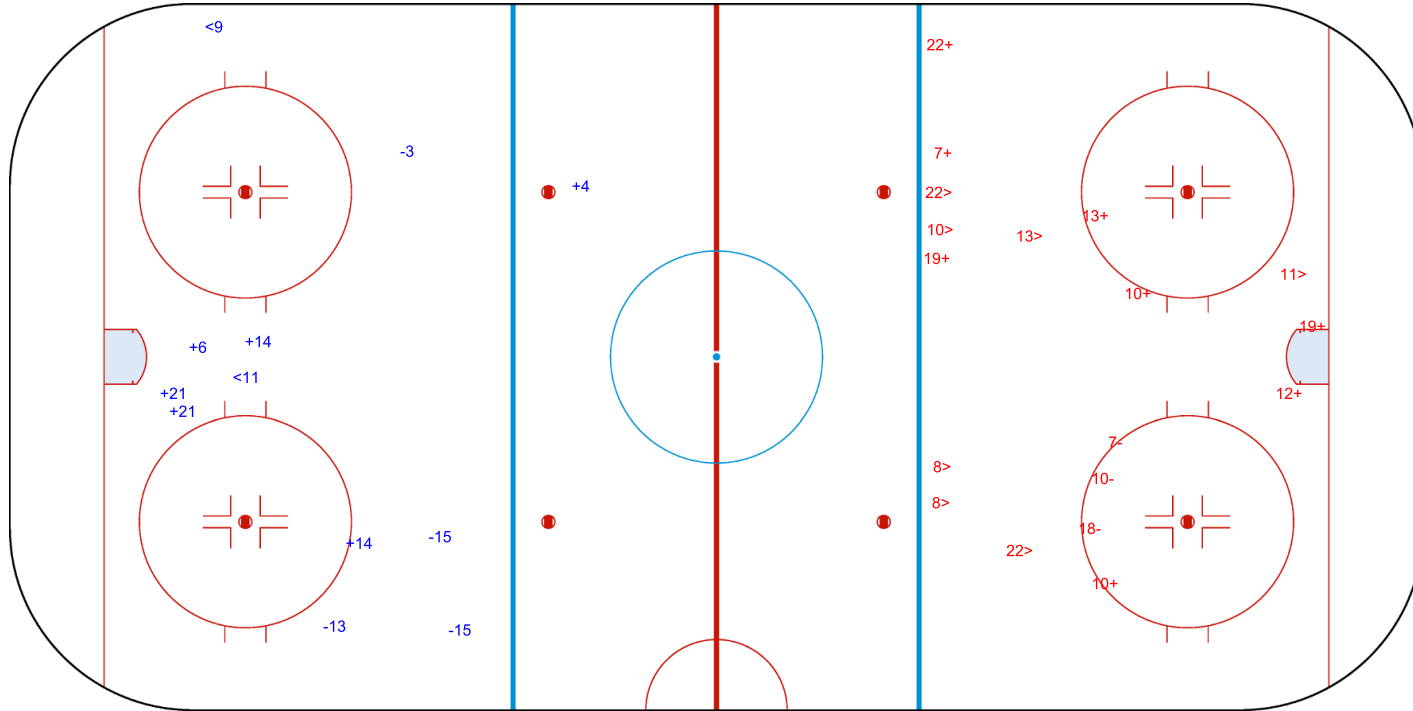

Shots by POL

Goals (o): 0   SSG (+): 6
SSP (<): 2   SPG (-): 4

GK 25 of SLO

SLO → 3rd Period ← POL

Shots by SLO

Goals (o): 0   SSG (+): 8
SSP (>): 7   SPG (-): 3

GK 25 of POL

Legend:		
GK	Goalkeeper	
SPG	Shots past goal	
SSG	Shots saved by goalkeeper	
SSP	Shots saved by player