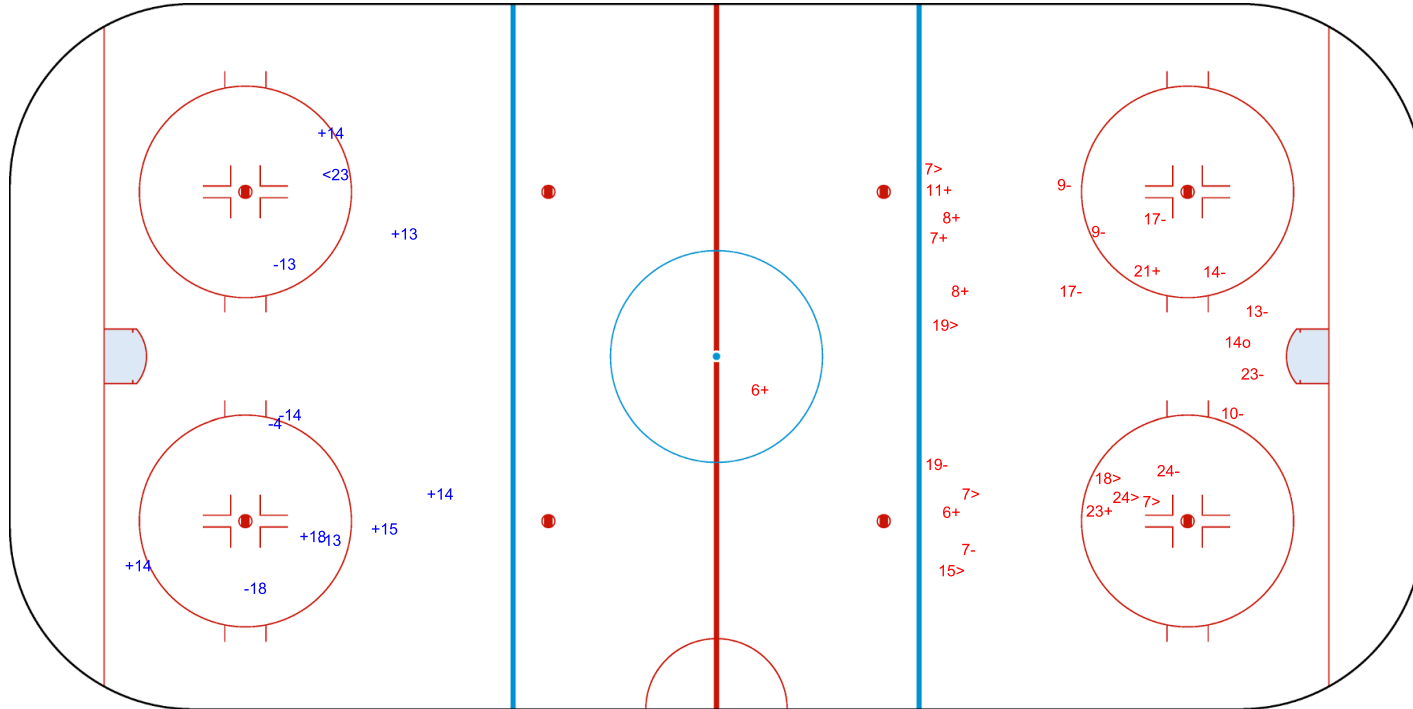

SHOT CHART  
SLO - POL

Shots by POL  
Goals (o): 0  
SSP (<): 1  
SSG (+): 6  
SPG (-): 5

SLO → 1st Period ← POL

Shots by SLO  
Goals (o): 1  
SSP (>): 7  
SSG (+): 8  
SPG (-): 11

Shots by SLO

Goals (o): 2    SSG (+): 16  
SSP (-): 8    SPG (-): 6

GK 25 of POL

POL → 2nd Period ← SLO

Shots by POL

Goals (o): 0    SSG (+): 4  
SSP (>): 3    SPG (-): 3

GK 25 of SLO

Shots by POL

Goals (o): 0    SSG (+): 6  
SSP (<): 2    SPG (-): 4

GK 25 of SLO