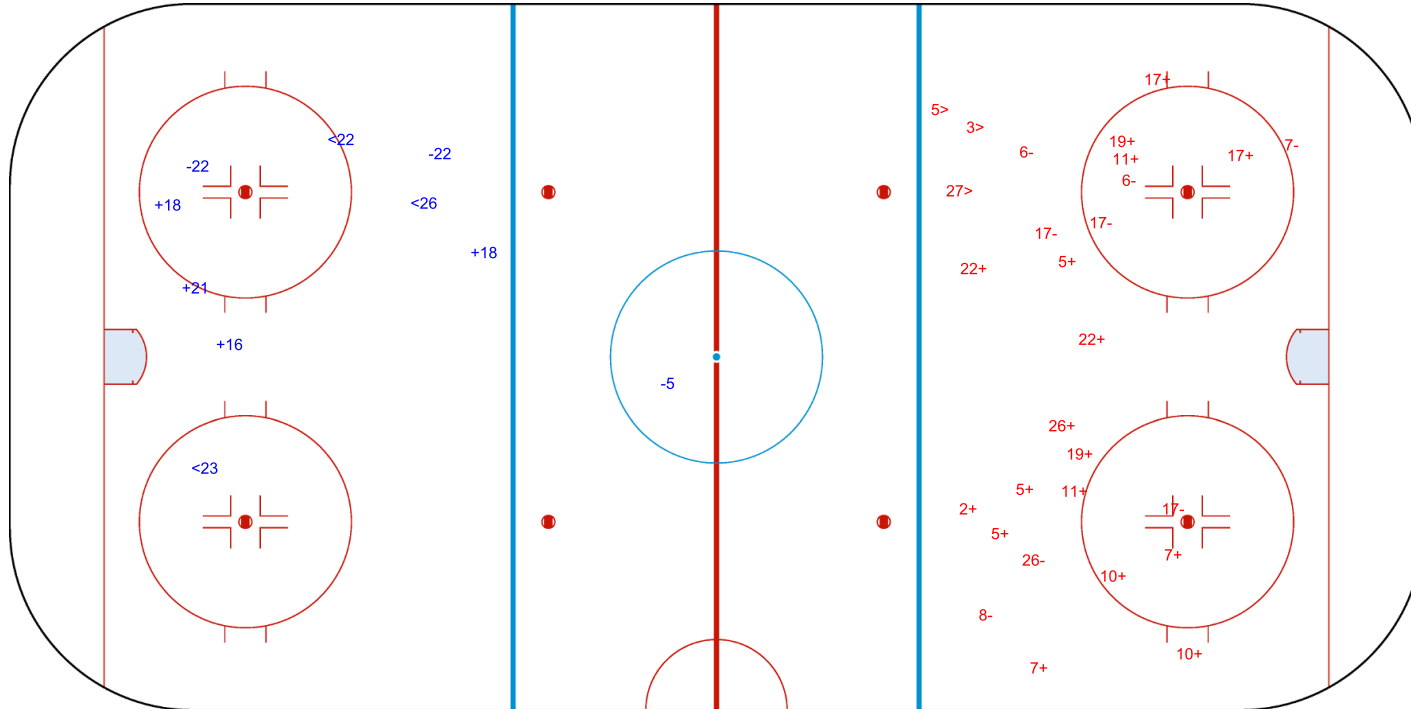

SHOT CHART
CAN - LAT

Shots by LAT
 Goals (o): 0
 SSP (-): 3
 SSG (+): 4
 SPG (-): 3

GK 29 of CAN

Period: 1

Shots by CAN
 Goals (o): 0
 SSP (>): 3
 SSG (+): 17
 SPG (-): 8

GK 25 of LAT

Shots by CAN
 Goals (o): 2 SSG (+): 13
 SSP (<): 6 SPG (-): 5

GK 25 of LAT

LAT Period: 2 CAN

Shots by LAT
 Goals (o): 1 SSG (+): 7
 SSP (>): 7 SPG (-): 8

GK 29 of CAN

Shots by LAT
 Goals (o): 1 SSG (+): 14
 SSP (-): 6 SPG (-): 5

GK 29 of CAN

Period: 3

Shots by CAN
 Goals (o): 2 SSG (+): 18
 SSP (>): 6 SPG (-): 4