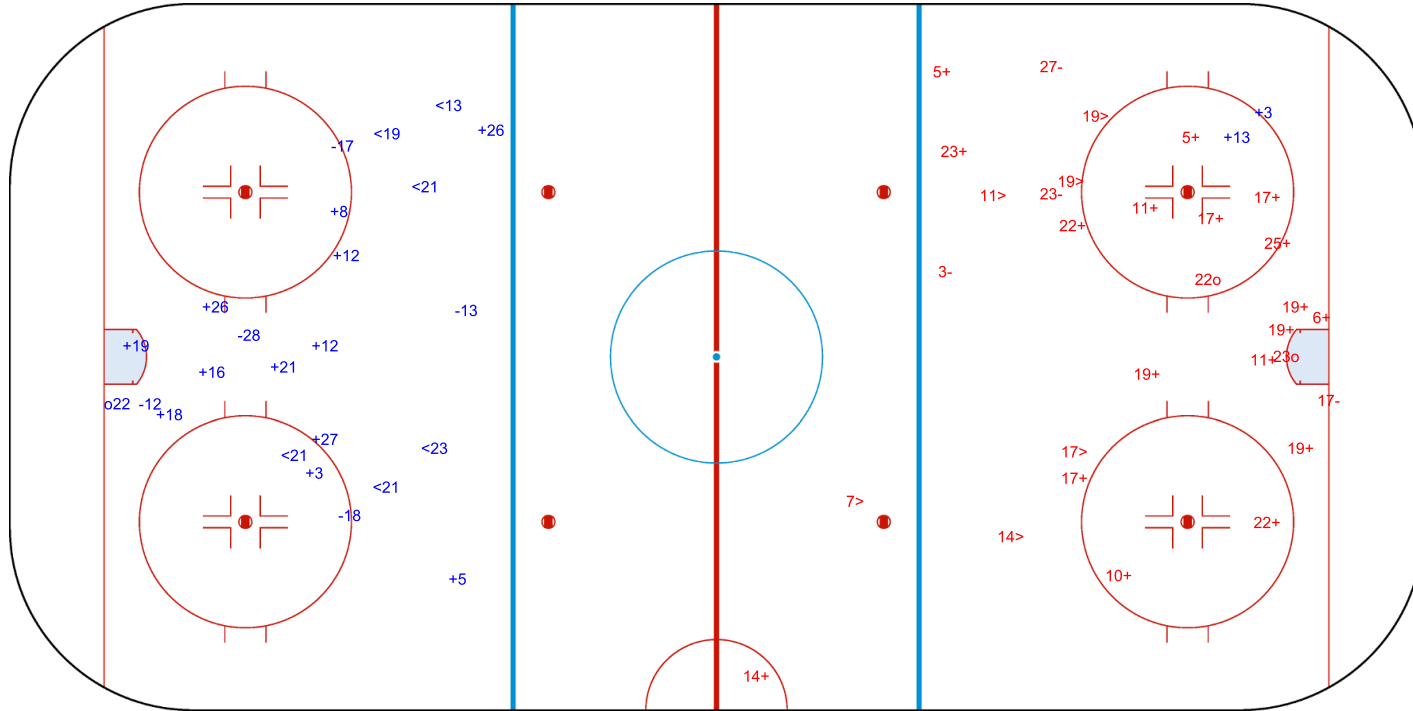

Shots by LAT
Goals (o): 1   SSG (+): 14
SSP (-): 6   SPG (-): 5

GK 29 of CAN

Period: 3

Shots by CAN
Goals (o): 2   SSG (+): 18
SSP (>): 6   SPG (-): 4

GK 25 of LAT

Legend:	
GK	Goalkeeper
SPG	Shots past goal
SSG	Shots saved by goalkeeper
SSP	Shots saved by player