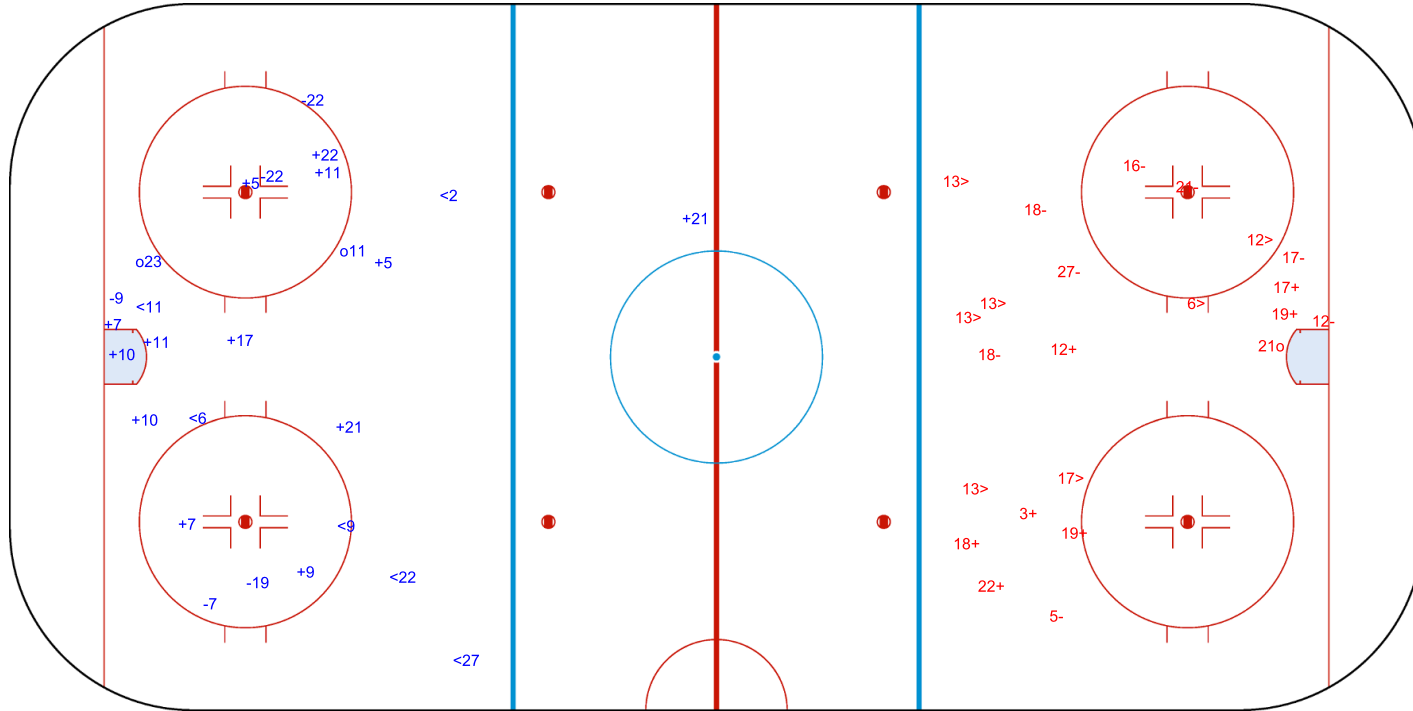

SHOT CHART
CAN - LAT

Shots by LAT
 Goals (o): 0
 SSP (-): 3
 SSG (+): 4
 SPG (-): 3

GK 29 of CAN

Period: 1

Shots by CAN
 Goals (o): 0
 SSP (>): 3
 SSG (+): 17
 SPG (-): 8

GK 25 of LAT

Shots by CAN
 Goals (o): 2 SSG (+): 13
 SSP (<): 6 SPG (-): 5

GK 25 of LAT

LAT Period: 2 CAN

Shots by LAT
 Goals (o): 1 SSG (+): 7
 SSP (>): 7 SPG (-): 8

GK 29 of CAN

Shots by LAT
 Goals (o): 1 SSG (+): 14
 SSP (-): 6 SPG (-): 5

GK 29 of CAN

Period: 3

Shots by CAN
 Goals (o): 2 SSG (+): 18
 SSP (>): 6 SPG (-): 4