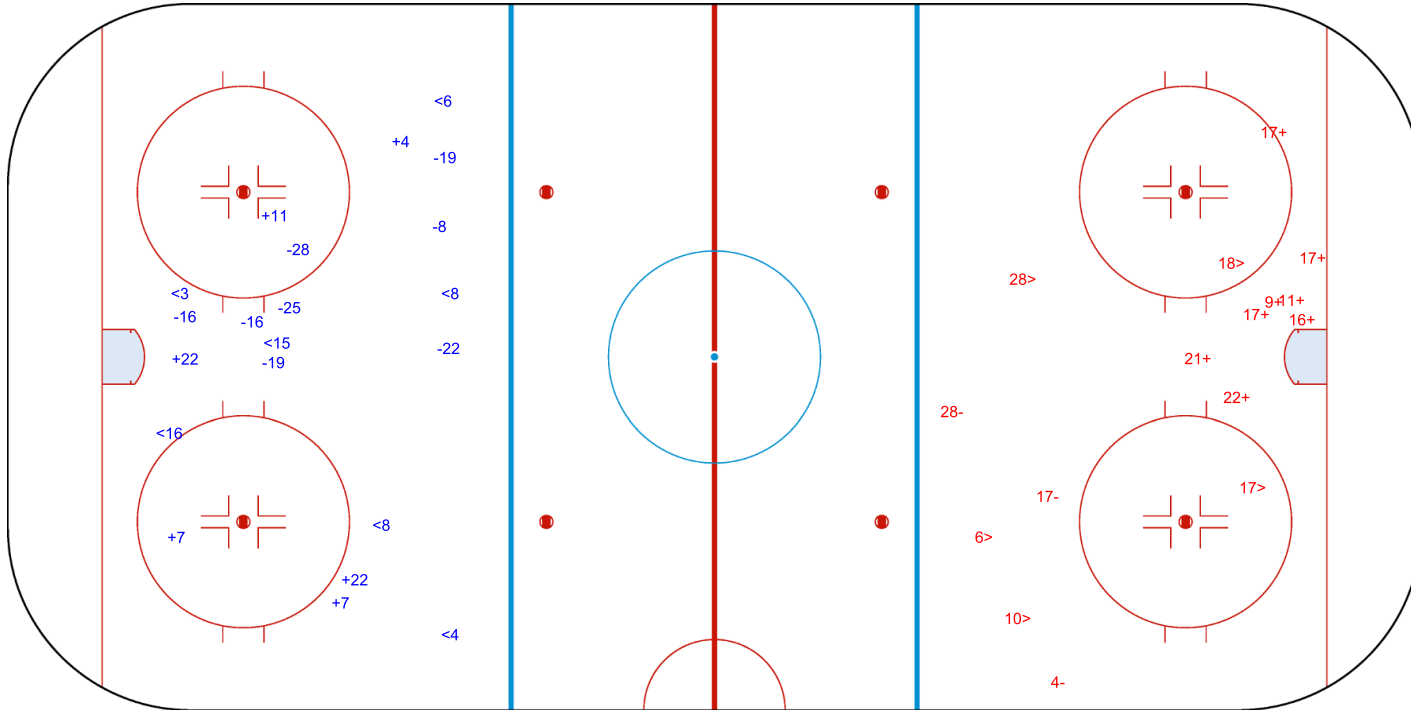

SHOT CHART
SWE - SUI

Shots by SWE
Goals (o): 0
SSG (+): 6
SSP (-): 7

GK 30 of SUI

SUI → Period: 1 ← SWE

Shots by SUI
Goals (o): 0
SSG (+): 8
SSP (>): 5

GK 30 of SWE

Shots by SUI
 Goals (o): 1 SSG (+): 4
 SSP (-): 2 SPG (-): 3

GK 30 of SWE

Period: 2

Shots by SWE
 Goals (o): 3 SSG (+): 12
 SSP (>): 8 SPG (-): 8

GK 30 of SUI

Shots by SWE

Goals (o): 0 SSG (+): 6
SSP (-): 6 SPG (-): 6

GK 30 of SUI

Period: 3