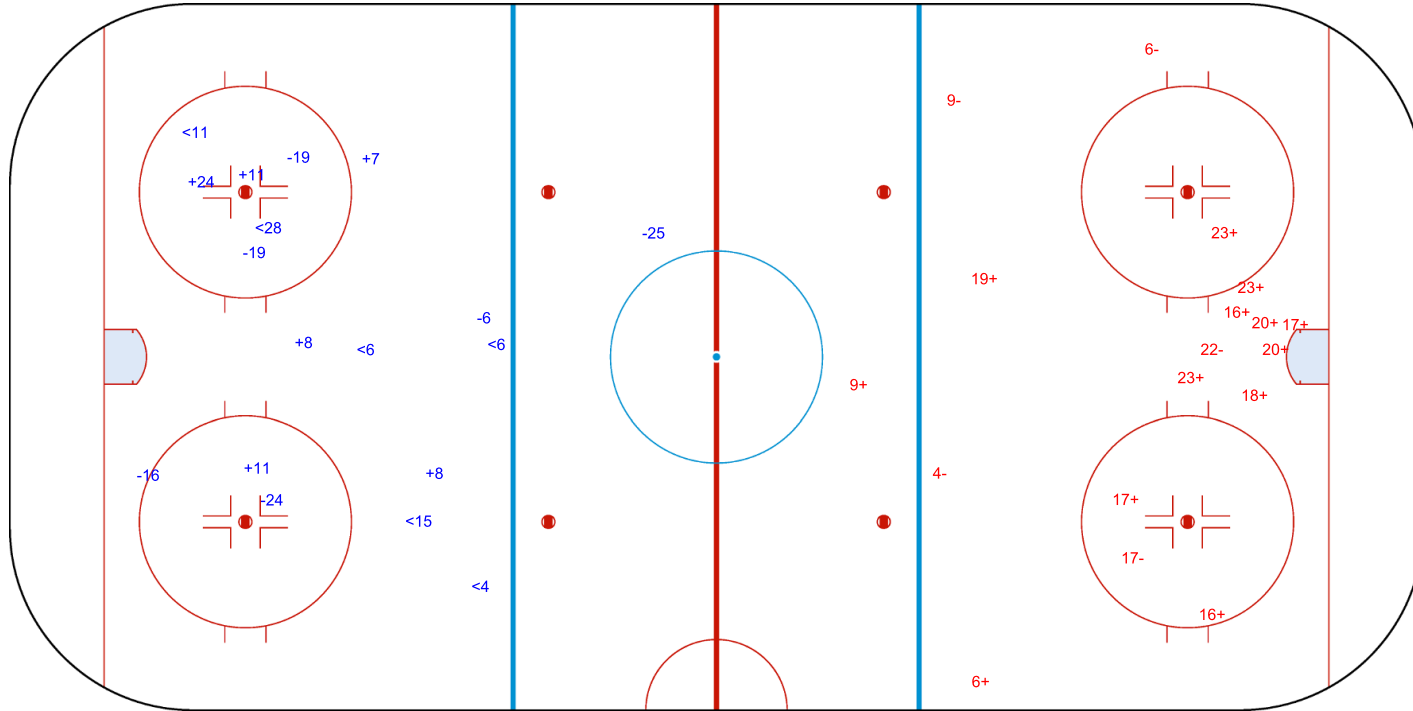

Shots by SWE

Goals (o): 0   SSG (+): 6
SSP (-): 6   SPG (-): 6

GK 30 of SUI

Period: 3

Shots by SUI

Goals (o): 0   SSG (+): 13
SSP (>): 0   SPG (-): 5

GK 30 of SWE

Legend:	
GK	Goalkeeper
SPG	Shots past goal
SSG	Shots saved by goalkeeper
SSP	Shots saved by player