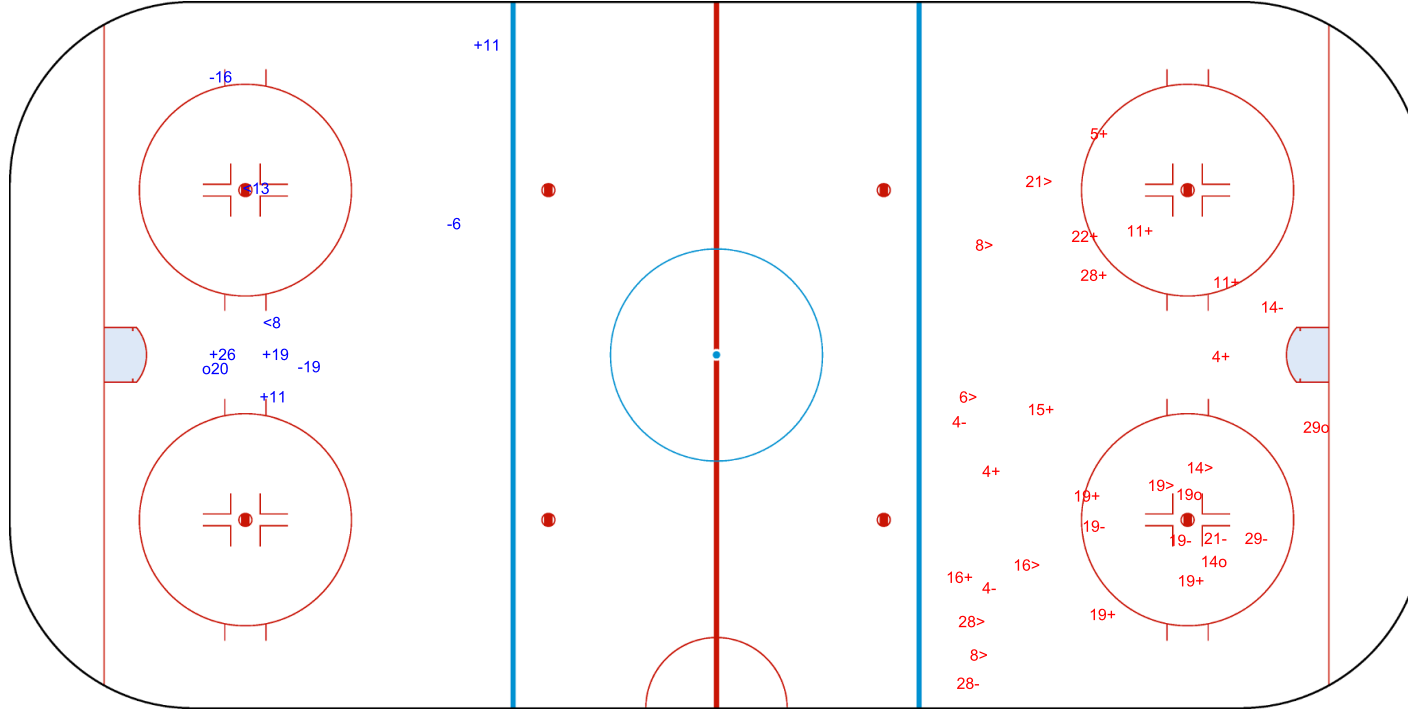

SHOT CHART
SWE - SUI

Shots by SWE
Goals (o): 0
SSG (+): 6
SSP (-): 7

GK 30 of SUI

SUI → Period: 1 ← SWE

Shots by SUI
Goals (o): 0
SSG (+): 8
SSP (>): 5

GK 30 of SWE

Shots by SUI
 Goals (o): 1 SSG (+): 4
 SSP (-): 2 SPG (-): 3

GK 30 of SWE

Period: 2

Shots by SWE
 Goals (o): 3 SSG (+): 12
 SSP (>): 8 SPG (-): 8

GK 30 of SUI

Shots by SWE

Goals (o): 0 SSG (+): 6
SSP (-): 6 SPG (-): 6

GK 30 of SUI

Period: 3