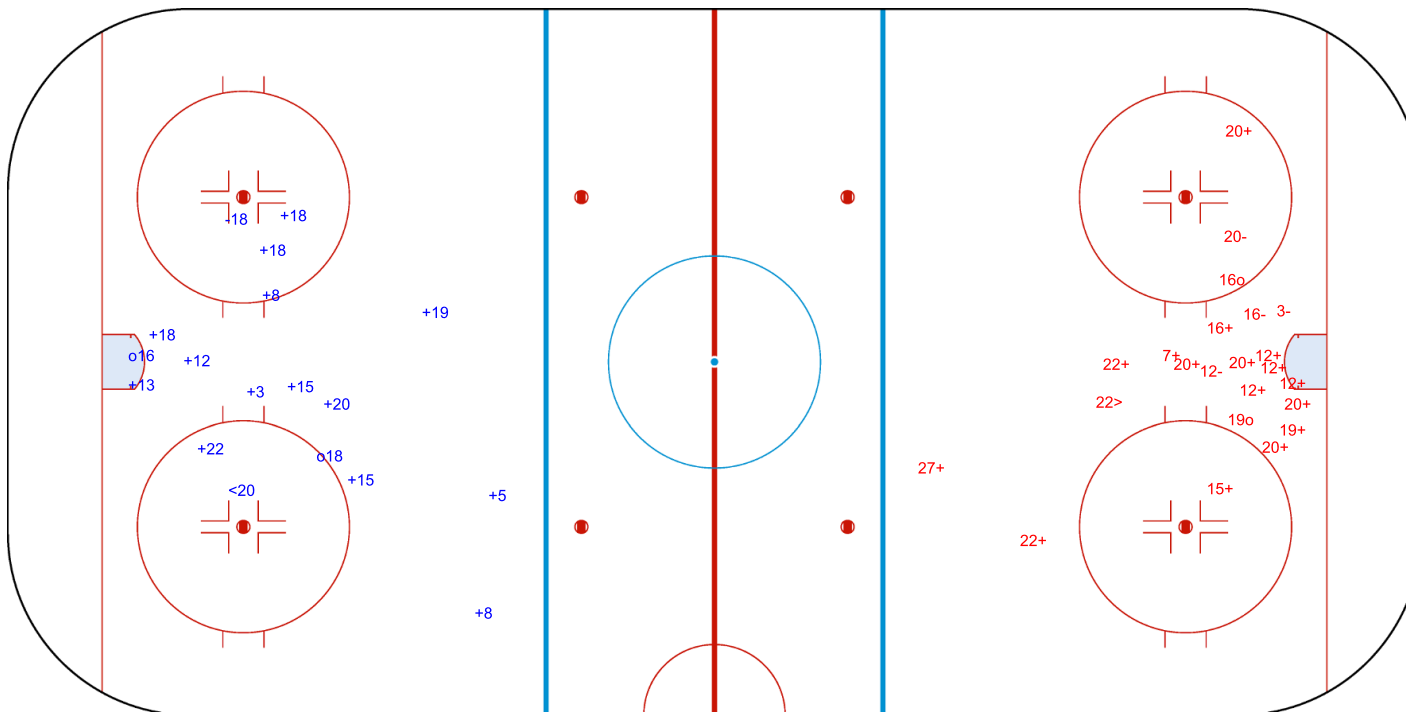

Shots by GER

Goals (o): 2   SSG (+): 14
SSP (<): 1   SPG (-): 1

GK 1 of CAN

2nd Period

Shots by CAN

Goals (o): 2   SSG (+): 16
SSP (>): 1   SPG (-): 4

GK 29 of GER