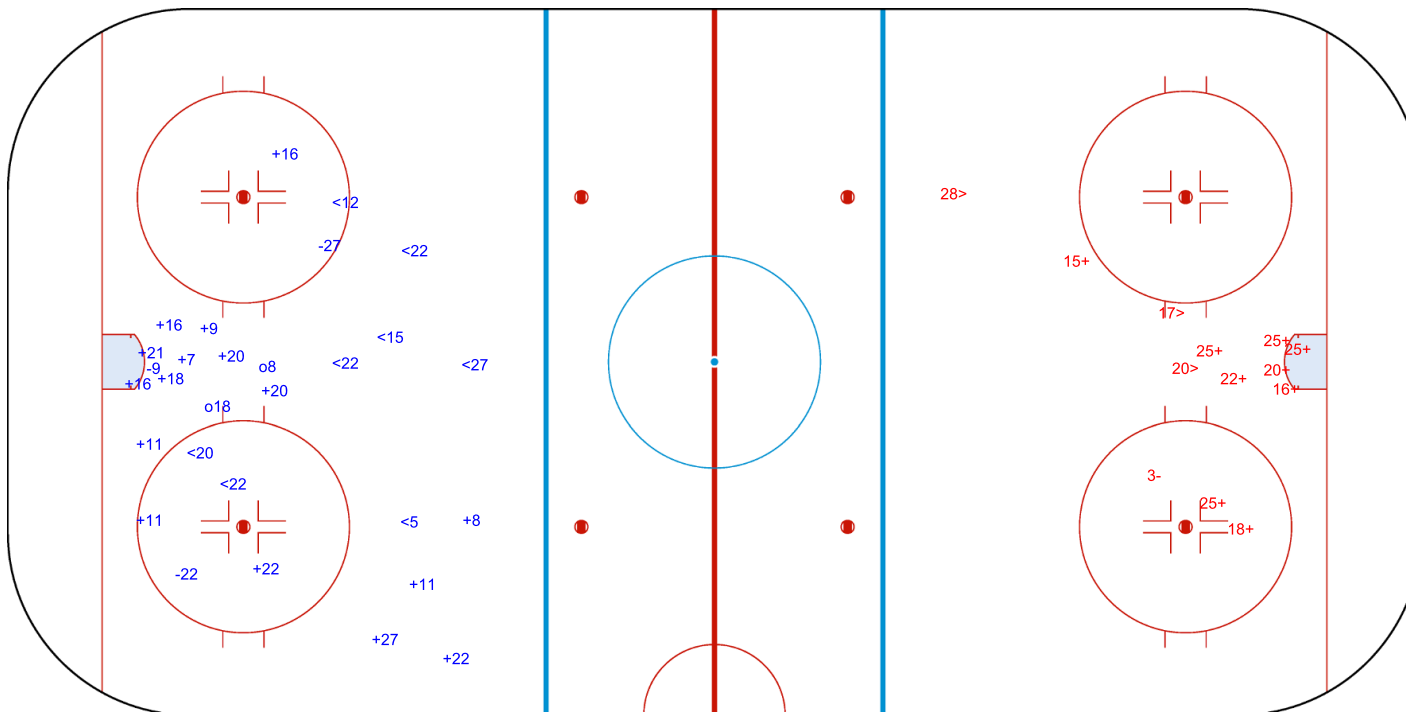

SHOT CHART
GER - CAN

Shots by CAN
Goals (o): 2 SSG (+): 16
SSP (<): 8 SPG (-): 3

GK 29 of GER

GER → 1st Period ← CAN

Shots by GER
Goals (o): 0 SSG (+): 9
SSP (>): 3 SPG (-): 1

GK 1 of CAN

Shots by GER

Goals (o): 2 SSG (+): 14
SSP (<): 1 SPG (-): 1