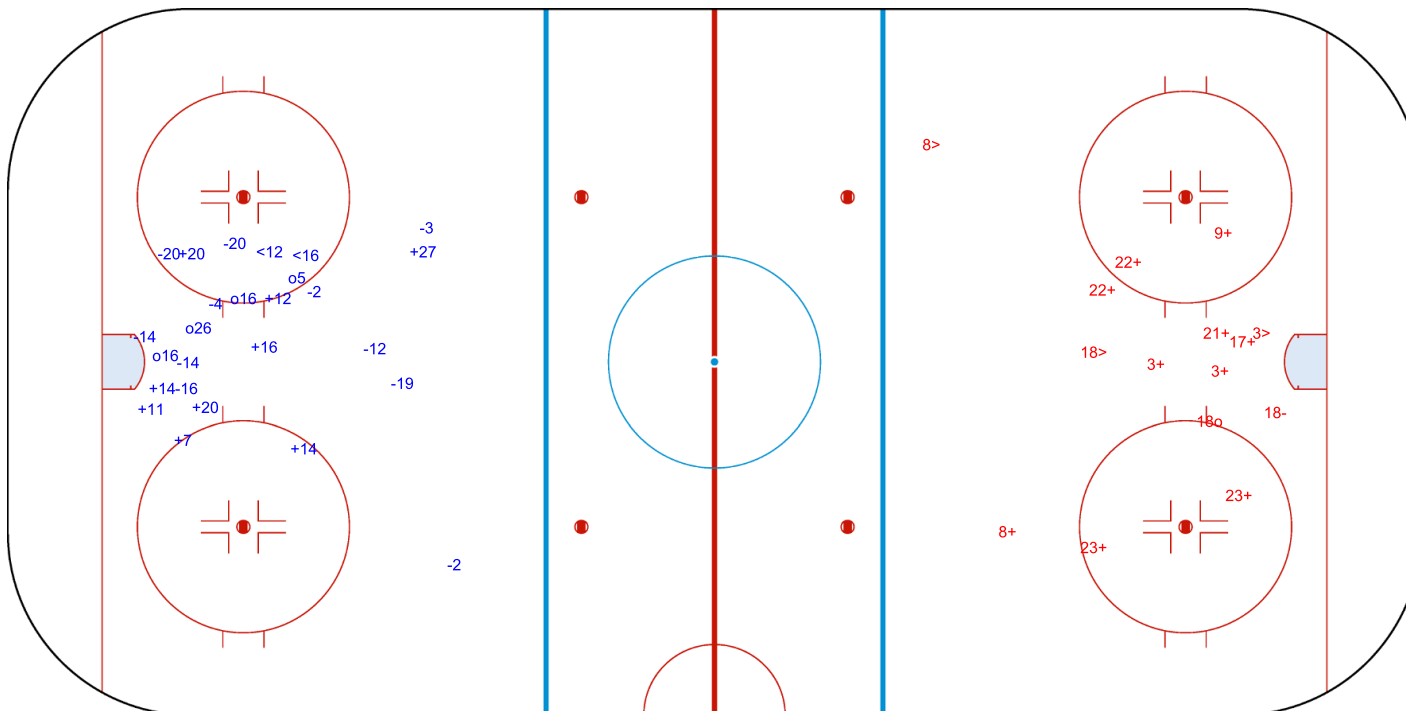

Shots by CAN

Goals (o): 4   SSG (+): 9
SSP (<): 2   SPG (-): 11

GK 29 of GER

3rd Period

Shots by GER

Goals (o): 1   SSG (+): 10
SSP (>): 3   SPG (-): 1

GK 1 of CAN

Legend:	
GK	Goalkeeper
SPG	Shots past goal
SSG	Shots saved by goalkeeper
SSP	Shots saved by player