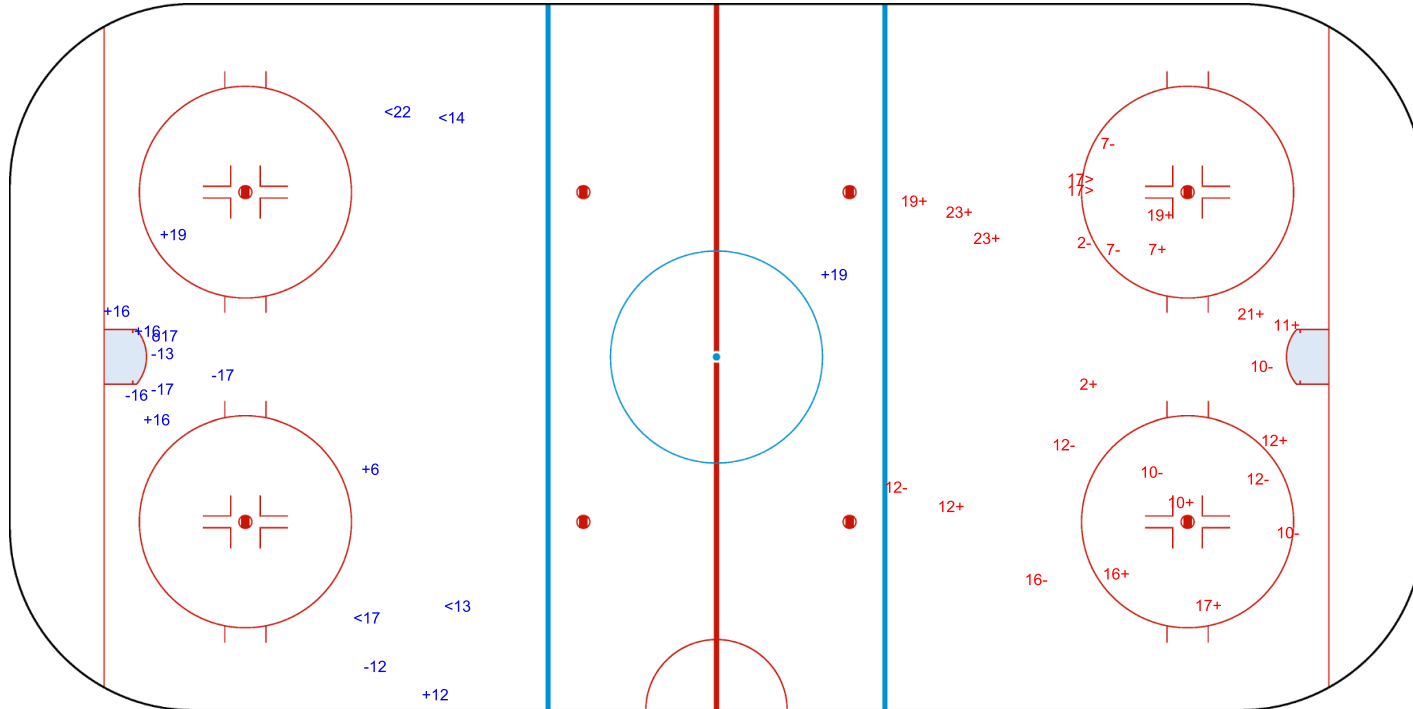

Shots by FRA

Goals (o): 1   SSG (+): 7
SSP (<): 4   SPG (-): 5

GK 25 of AUT

AUT → 3rd Period ← FRA

Shots by AUT

Goals (o): 0   SSG (+): 13
SSP (>): 2   SPG (-): 10

GK 1 of FRA