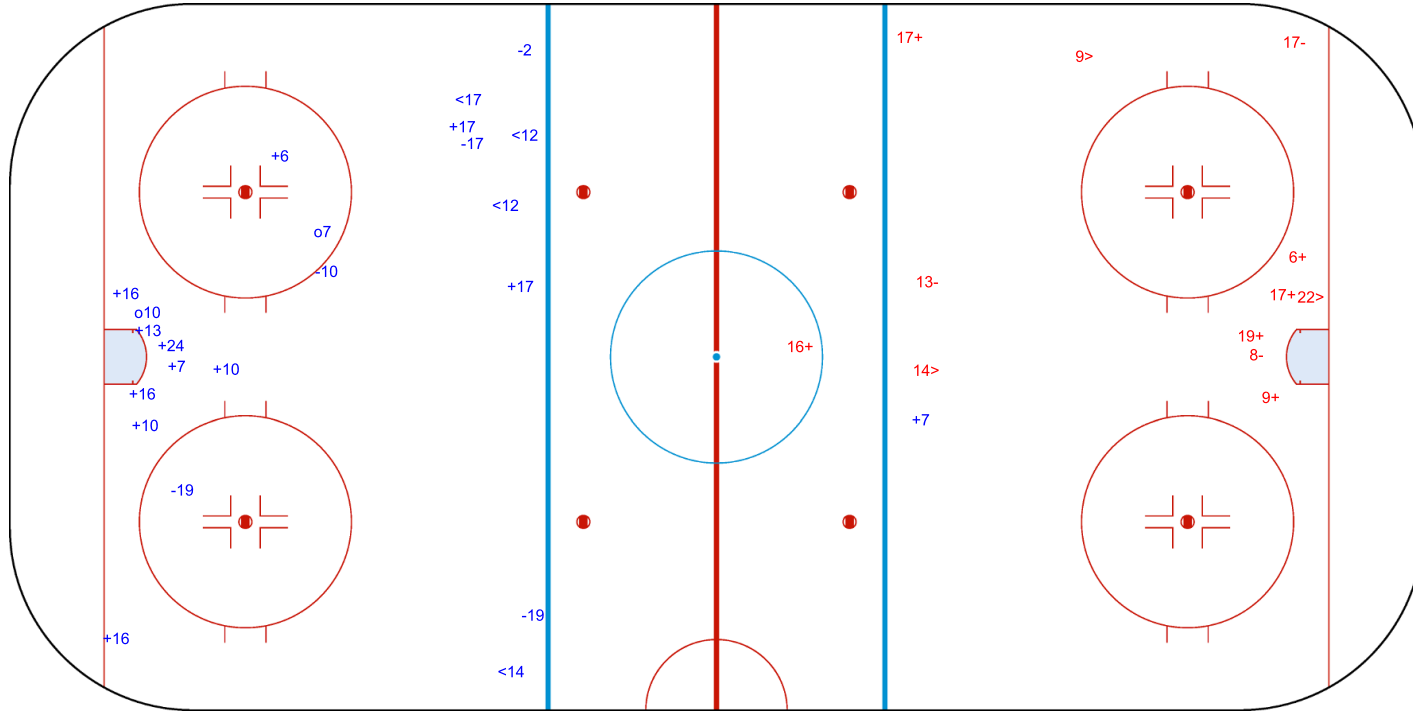

Shots by AUT
Goals (o): 2   SSG (+): 12
SSP (<): 4   SPG (-): 5

GK 1 of FRA

FRA → 2nd Period ← AUT

Shots by FRA
Goals (o): 0   SSG (+): 6
SSP (>): 3   SPG (-): 3

GK 25 of AUT