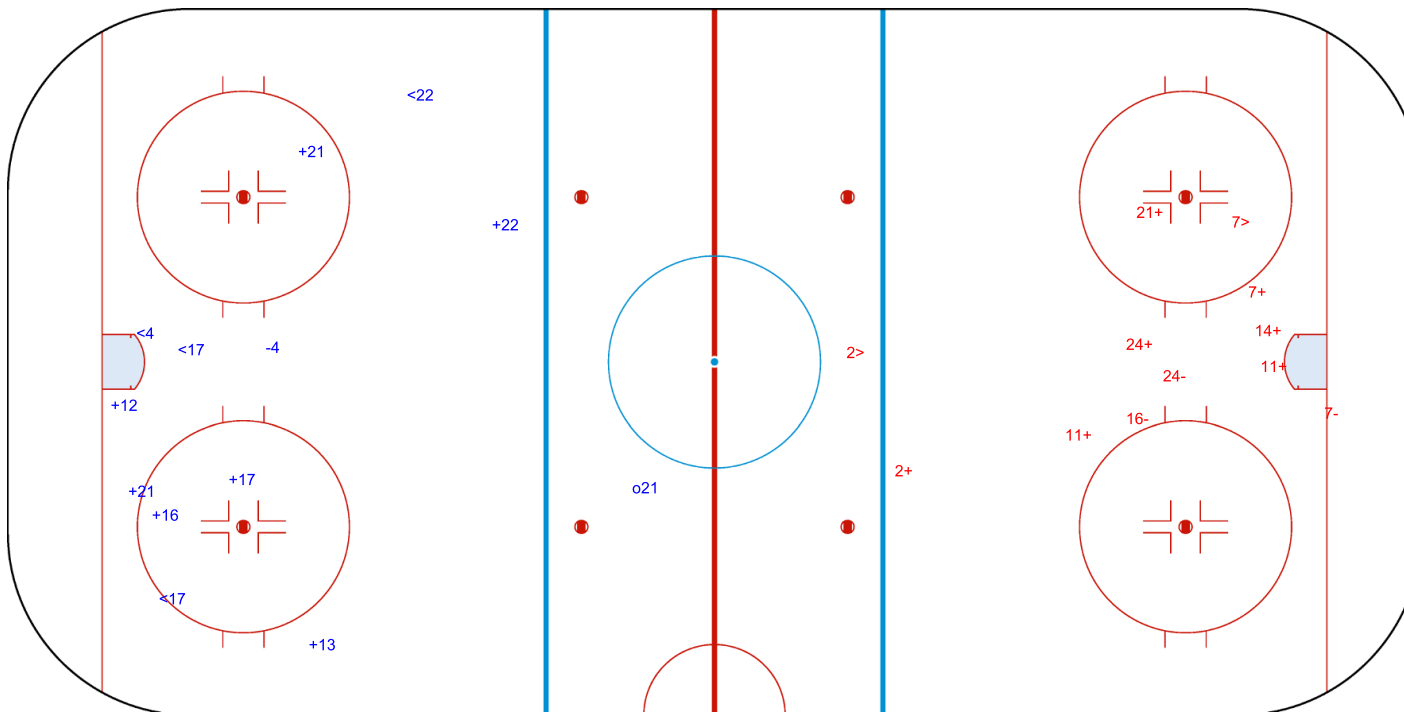

SHOT CHART
AUT - FRA

Shots by FRA
Goals (o): 1
SSG (+): 7
SSP (-): 4
SPG (-): 1

GK 25 of AUT

AUT → 1st Period ← FRA

Shots by AUT
Goals (o): 0
SSP (>): 2
SPG (-): 3

GK 1 of FRA

Shots by AUT
Goals (o): 2 SSG (+): 12
SSP (<): 4 SPG (-): 5