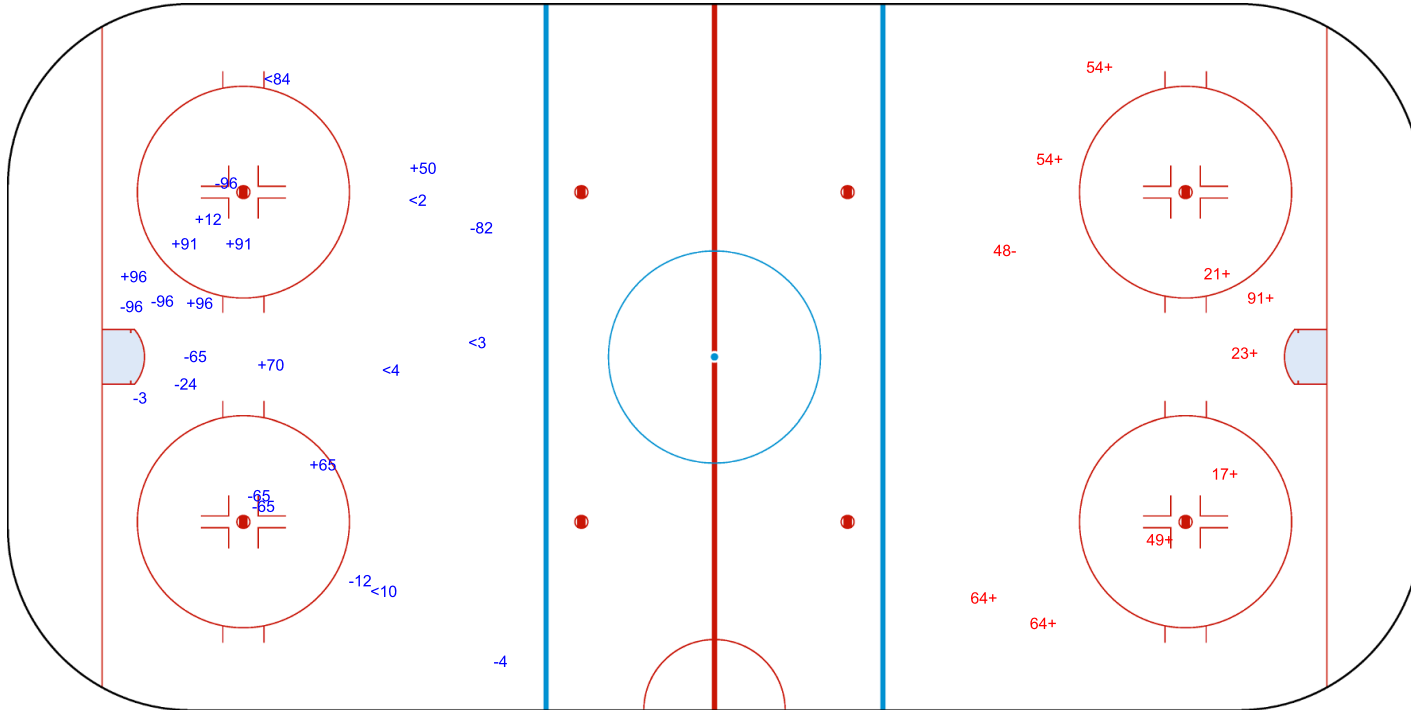

SHOT CHART
FIN - SWE

Shots by FIN
Goals (o): 0
SSG (+): 8
SSP (-): 5
SPG (-): 11

GK 31 of SWE

1st Period

Shots by SWE
Goals (o): 0
SSG (+): 9
SSP (>): 0
SPG (-): 1

GK 33 of FIN

Shots by SWE

Goals (o): 1 SSG (+): 10
SSP (<): 3 SPG (-): 4

GK 33 of FIN

FIN → 2nd Period ← SWE

Shots by FIN

Goals (o): 0 SSG (+): 5
SSP (>): 2 SPG (-): 6

GK 31 of SWE

Shots by FIN
Goals (o): 1 SSG (+): 13
SSP (<): 2 SPG (-): 7

SWE → 3rd Period ← FIN

Shots by SWE
Goals (o): 0 SSG (+): 2
SSP (>): 0 SPG (-): 5