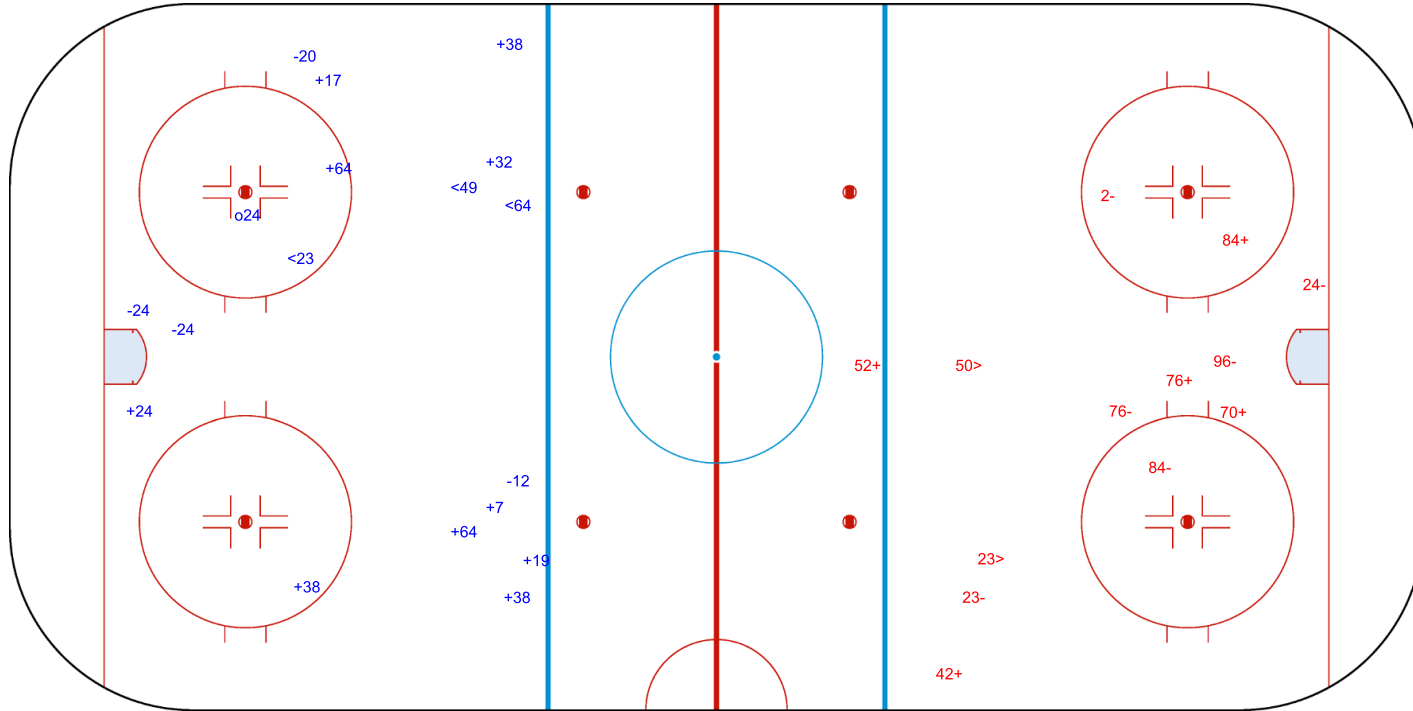

GK 33 of FIN

FIN → 2nd Period ← SWE

Shots by FIN

Goals (o): 0 SSG (+): 5
SSP (>): 2 SPG (-): 6

GK 31 of SWE

Shots by FIN
Goals (o): 1 SSG (+): 13
SSP (<): 2 SPG (-): 7

SWE → 3rd Period ← FIN

Shots by SWE
Goals (o): 0 SSG (+): 2
SSP (>): 0 SPG (-): 5