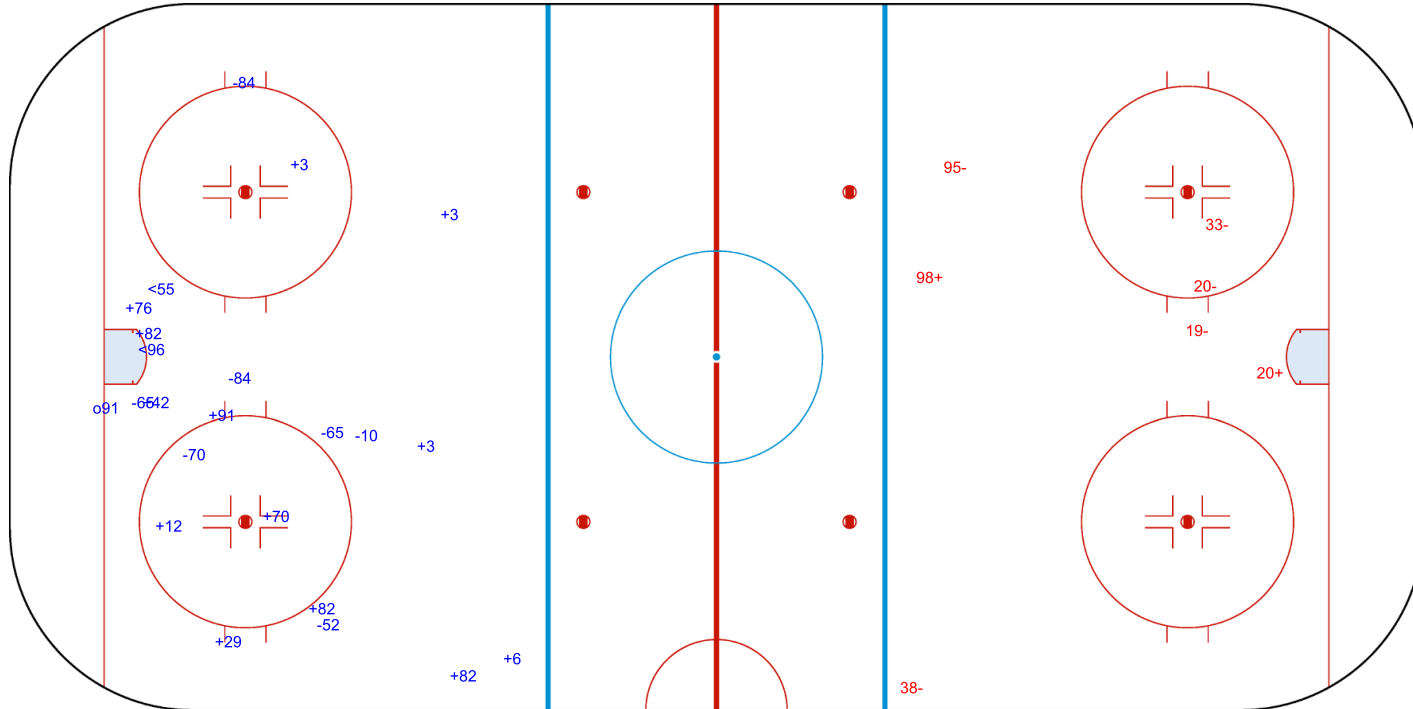

Shots by FIN
Goals (o): 1   SSG (+): 13
SSP (<): 2   SPG (-): 7

SWE → 3rd Period ← FIN

Shots by SWE
Goals (o): 0   SSG (+): 2
SSP (>): 0   SPG (-): 5

o91
GK 31 of SWE

GK 33 of FIN