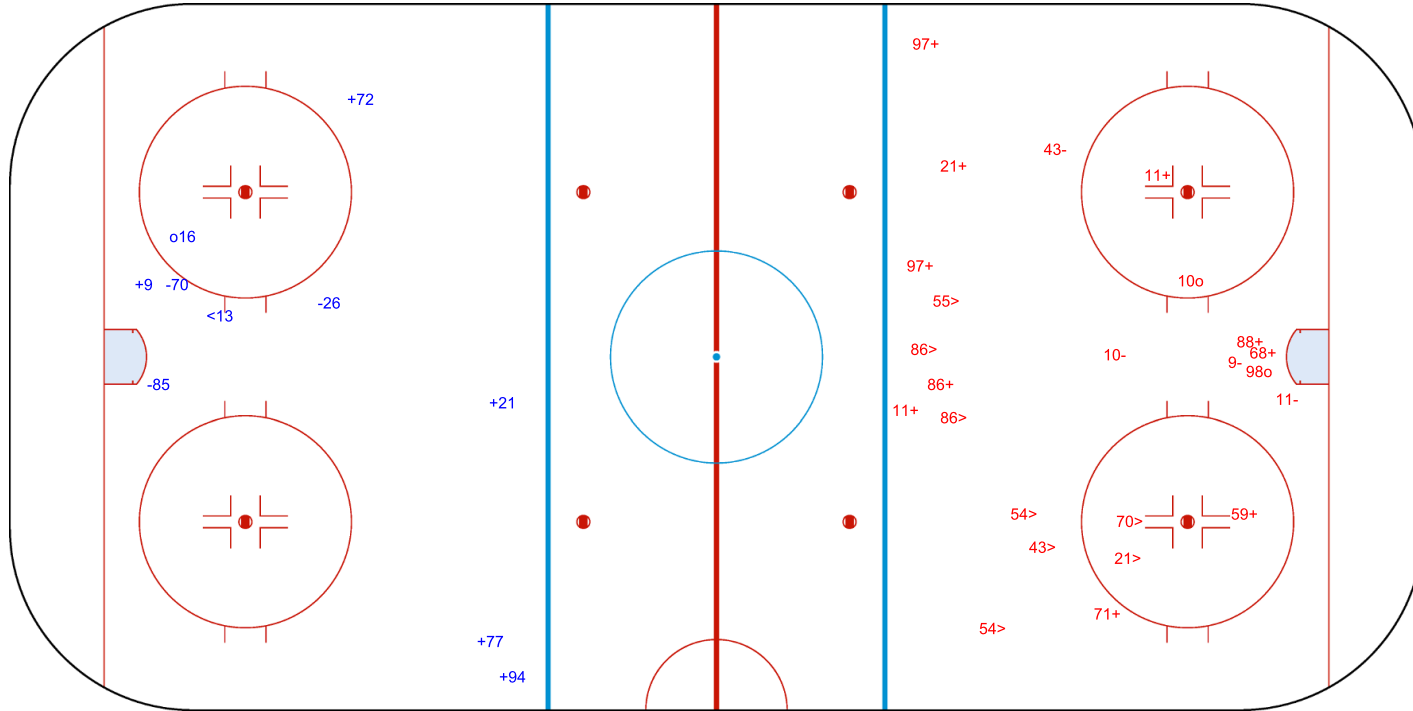

SHOT CHART
SUI - LAT

Shots by LAT
Goals (o): 0
SSP (<): 0
SSG (+): 8
SPG (-): 3

GK 36 of SUI

SUI → 1st Period ← LAT

Shots by SUI
Goals (o): 0
SSP (>): 9
SSG (+): 9
SPG (-): 2

GK 31 of LAT

Shots by SUI
Goals (o): 1 SSG (+): 9
SSP (<): 5 SPG (-): 2

GK 31 of LAT

LAT → 2nd Period ← SUI

Shots by LAT
Goals (o): 2 SSG (+): 7
SSP (>): 3 SPG (-): 3

GK 36 of SUI

Shots by LAT

Goals (o): 1 SSG (+): 5
SSP (<): 1 SPG (-): 3

GK 36 of SUI

SUI → 3rd Period ← LAT

Shots by SUI

Goals (o): 2 SSG (+): 10
SSP (>): 8 SPG (-): 4

GK 31 of LAT

Shots by LAT
Goals (o): 1
SSP (<): 0
SSG (+): 4
SPG (-): 1

GK 36 of SUI

SUI → Overtime ← LAT

Shots by SUI
Goals (o): 0
SSP (>): 0
SSG (+): 1
SPG (-): 0