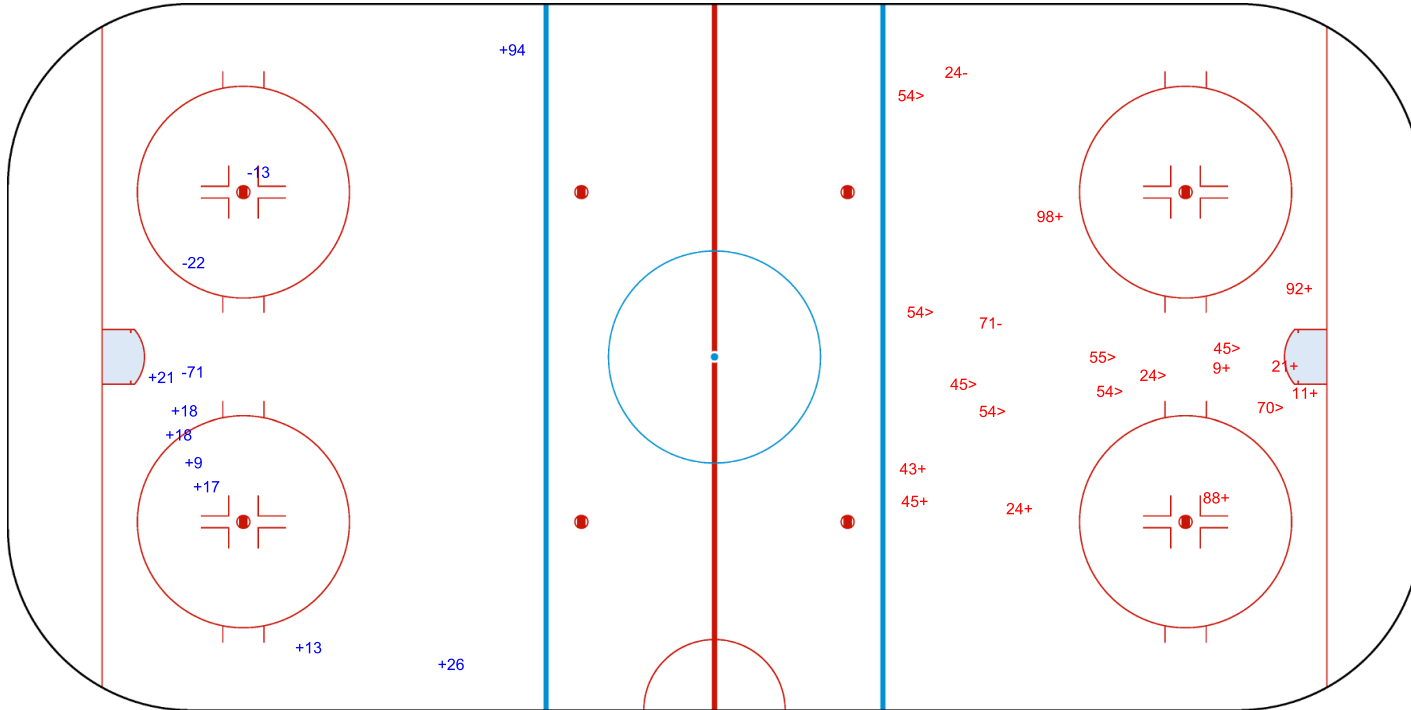

SHOT CHART
SUI - LAT

Shots by LAT
Goals (o): 0
SSP (<): 0
SSG (+): 8
SPG (-): 3

GK 36 of SUI

SUI → 1st Period ← LAT

Shots by SUI
Goals (o): 0
SSP (>): 9
SSG (+): 9
SPG (-): 2

GK 31 of LAT

Shots by SUI
Goals (o): 1 SSG (+): 9
SSP (<): 5 SPG (-): 2

GK 31 of LAT

LAT → 2nd Period ← SUI

Shots by LAT
Goals (o): 2 SSG (+): 7
SSP (>): 3 SPG (-): 3

GK 36 of SUI

Shots by LAT

Goals (o): 1 SSG (+): 5
SSP (<): 1 SPG (-): 3

GK 36 of SUI

SUI → 3rd Period ← LAT