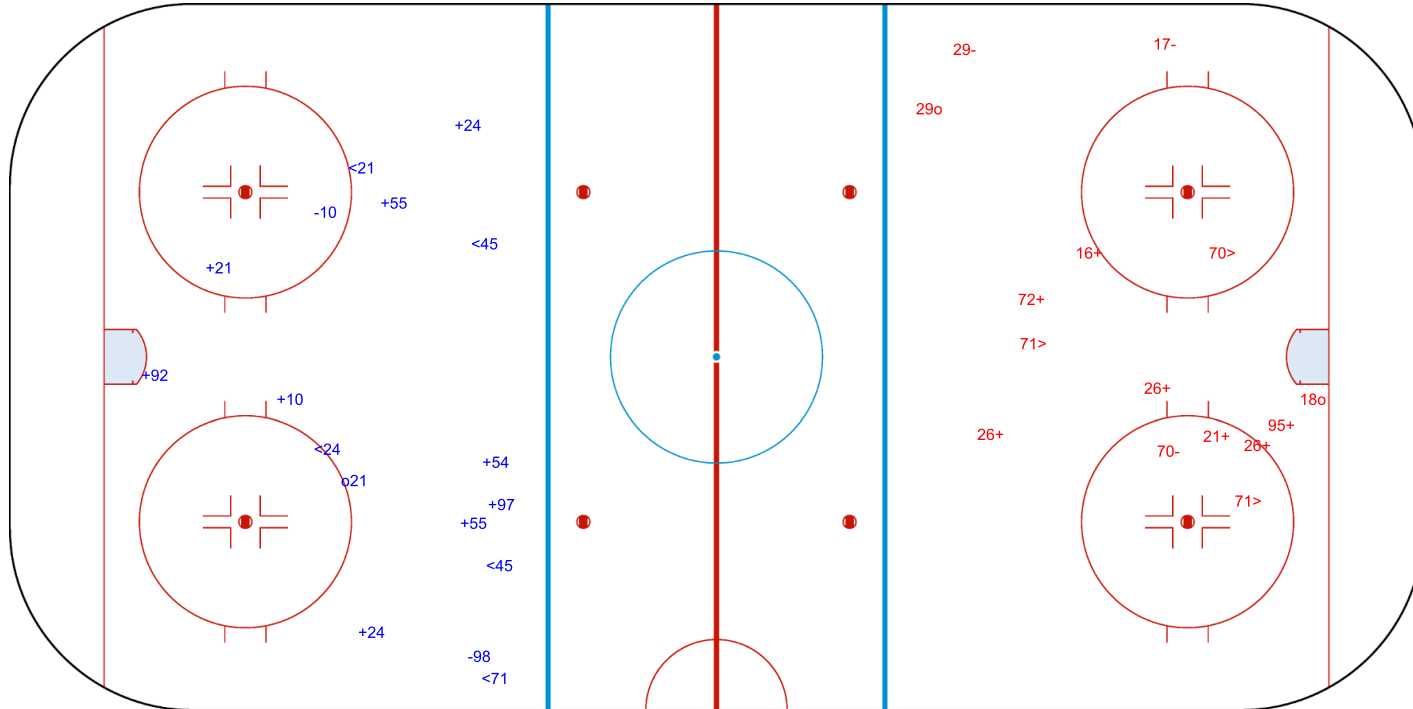

SHOT CHART
SUI - LAT

Shots by LAT
Goals (o): 0
SSP (<): 0
SSG (+): 8
SPG (-): 3

GK 36 of SUI

SUI → 1st Period ← LAT

Shots by SUI
Goals (o): 0
SSP (>): 9
SSG (+): 9
SPG (-): 2

GK 31 of LAT

Shots by SUI
Goals (o): 1 SSG (+): 9
SSP (<): 5 SPG (-): 2

GK 31 of LAT

LAT → 2nd Period ← SUI

Shots by LAT
Goals (o): 2 SSG (+): 7
SSP (>): 3 SPG (-): 3

GK 36 of SUI

Shots by LAT

Goals (o): 1 SSG (+): 5
SSP (<): 1 SPG (-): 3

GK 36 of SUI

SUI → 3rd Period ← LAT