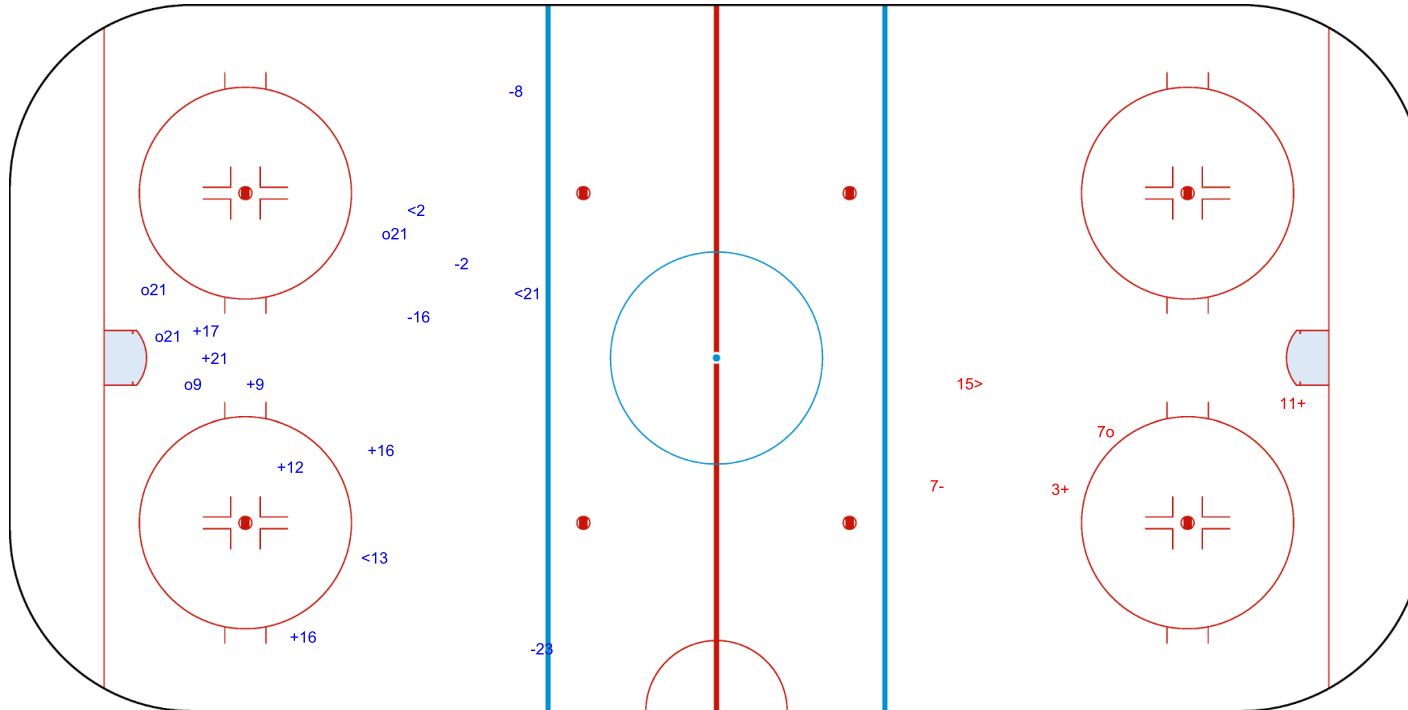

Shots by POL

Goals (o): 4   SSG (+): 6
SSP (-): 3   SPG (-): 4

GK 20 of ITA

ITA

Period: 3

POL

Shots by ITA

Goals (o): 1   SSG (+): 2
SSP (>): 1   SPG (-): 1

GK 1 of POL

GK 20 of POL

Legend:					
GK	Goalkeeper	SPG	Shots past goal	SSG	Shots saved by goalkeeper
				SSP	Shots saved by player