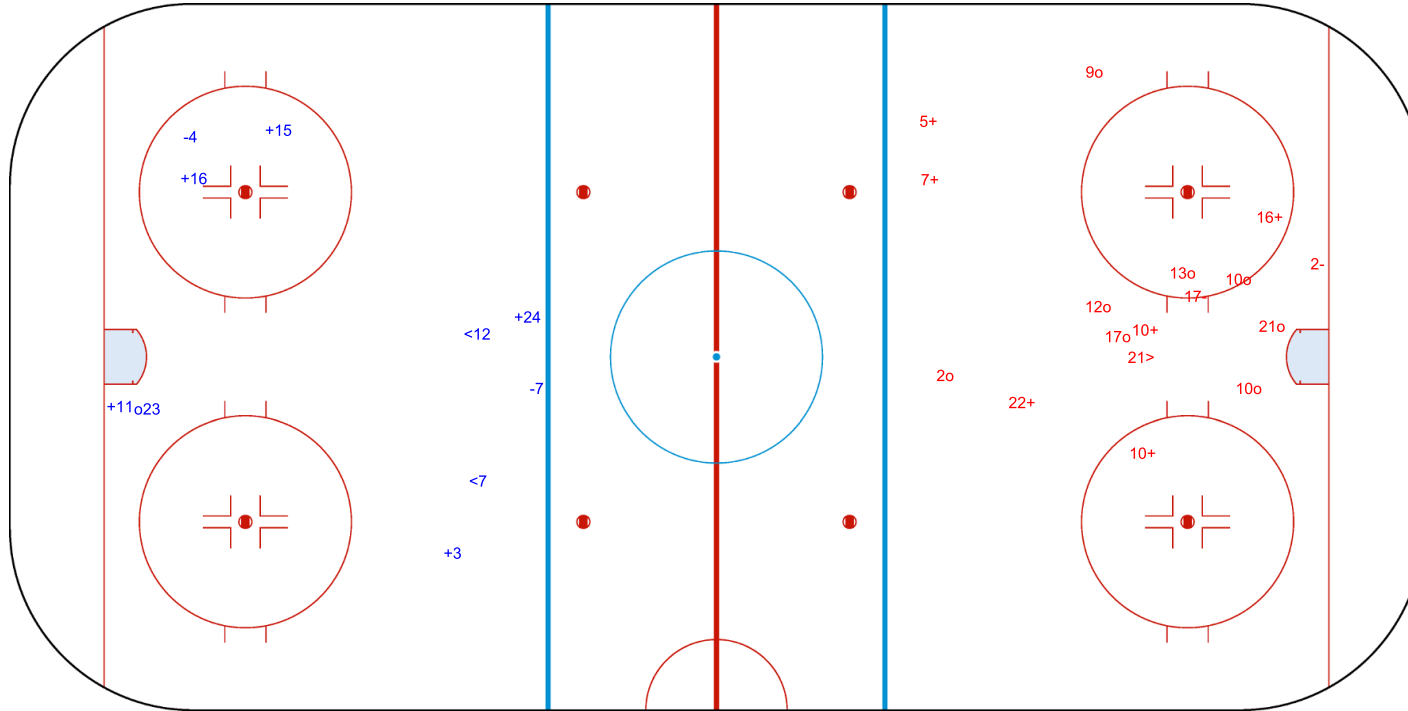

SHOT CHART

ITA - POL

Period: 1

Shots by POL

Goals (o): 3 SSG (+): 6
SSP (-): 4 SPG (-): 1

GK 1 of ITA

Shots by ITA

Goals (o): 1 SSG (+): 9
SSP (>): 1 SPG (-): 1

GK 1 of POL

Shots by ITA

Goals (o): 1 SSG (+): 5
SSP (<): 2 SPG (-): 2

GK 1 of POL

POL

Period: 2

ITA

Shots by POL

Goals (o): 8 SSG (+): 6
SSP (>): 1 SPG (-): 2

GK 1 of ITA

GK 20 of ITA

Shots by POL

Goals (o): 4 SSG (+): 6
SSP (-): 3 SPG (-): 4

GK 20 of ITA

ITA

Period: 3