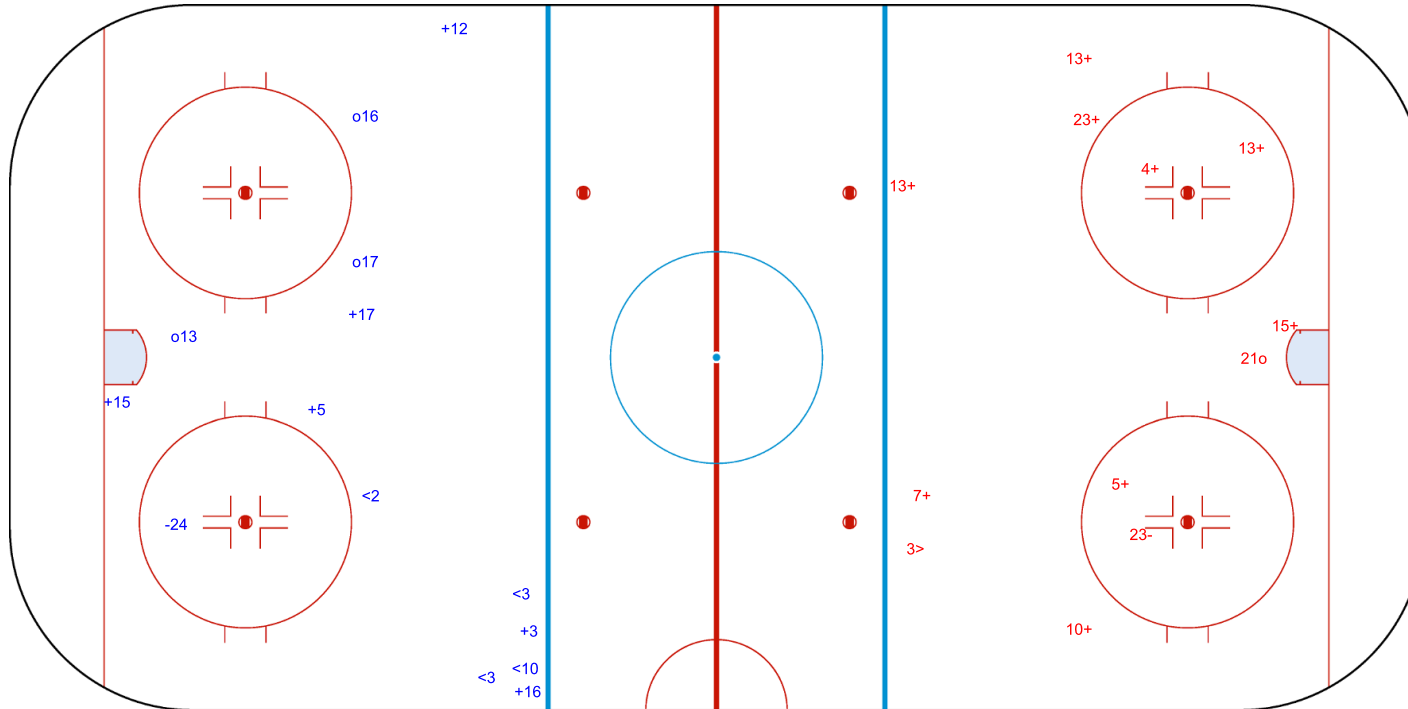

SHOT CHART

ITA - POL

Period: 1

Shots by POL

Goals (o): 3 SSG (+): 6
SSP (-): 4 SPG (-): 1

GK 1 of ITA

Shots by ITA

Goals (o): 1 SSG (+): 9
SSP (>): 1 SPG (-): 1

GK 1 of POL

Shots by ITA

Goals (o): 1 SSG (+): 5
SSP (<): 2 SPG (-): 2

GK 1 of POL

POL

Period: 2

ITA

Shots by POL