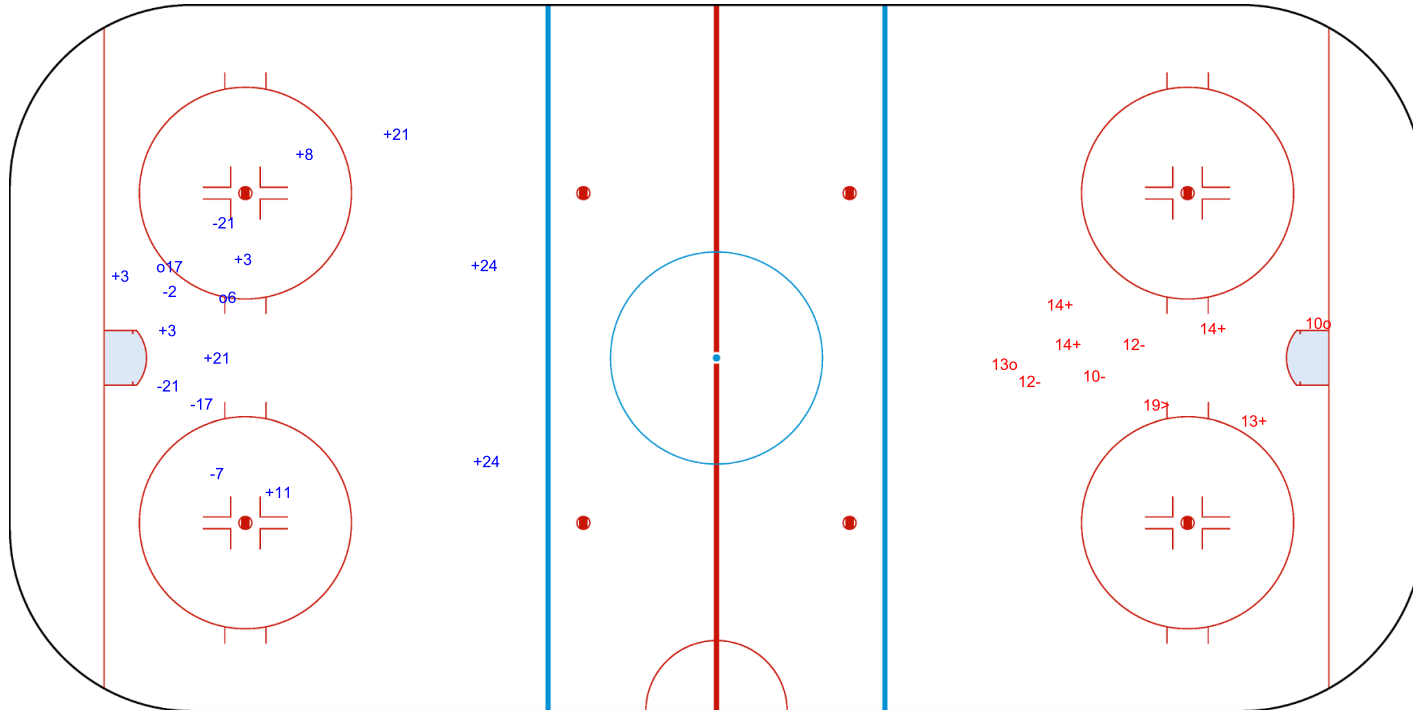

GK 1 of RSA

RSA

Period: 3

TPE

Shots by RSA
Goals (o): 2 SSG (+): 4
SSP (>): 1 SPG (-): 3

GK 20 of TPE

Shots by TPE

Goals (o): 1 SSG (+): 1
SSP (<): 0 SPG (-): 1