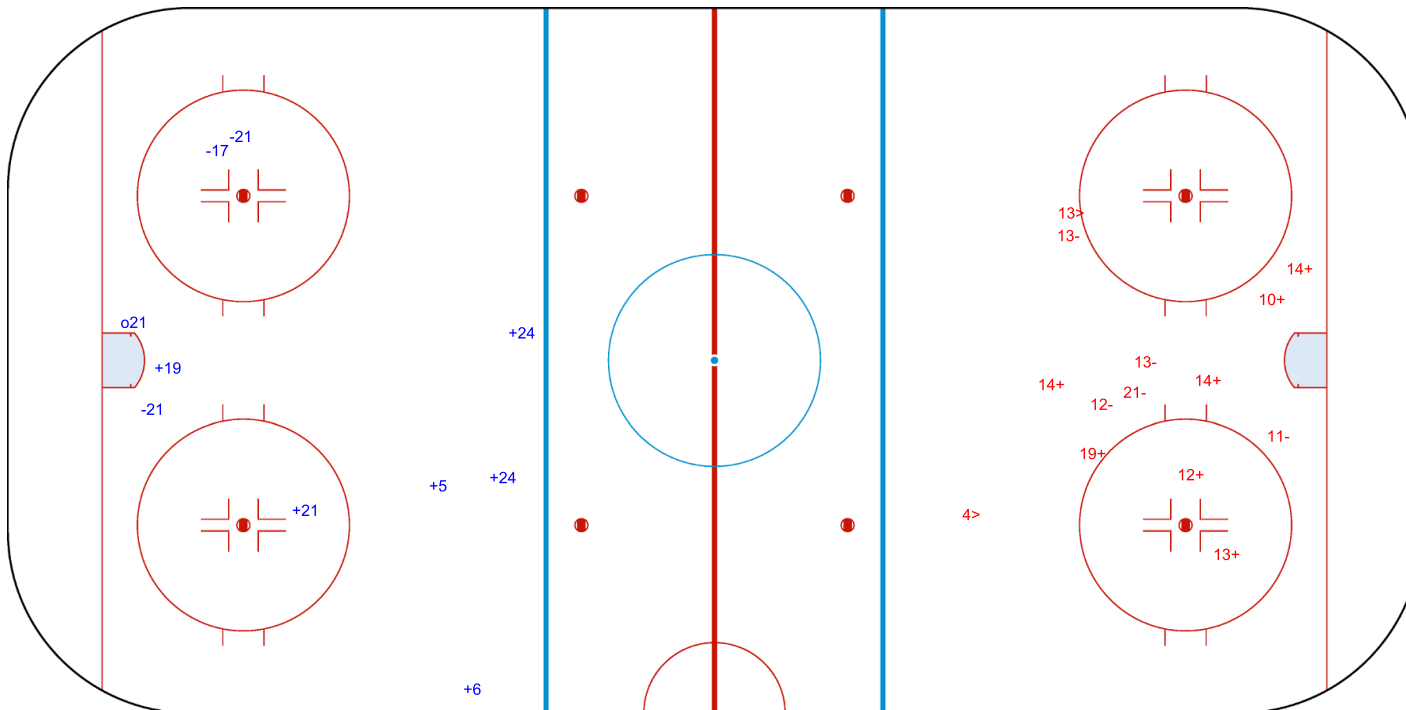

SHOT CHART
RSA - TPE

Shots by TPE
Goals (o): 1
SSP (<): 0
SSG (+): 6
SPG (-): 3

GK 1 of RSA

Period: 1

Shots by RSA
Goals (o): 0
SSP (>): 2
SSG (+): 7
SPG (-): 5

GK 20 of TPE

Shots by RSA

Goals (o): 2

SSG (+): 3

SSP (<): 2

SPG (-): 1

08

GK 20 of TPE

TPE

Period: 2

RSA