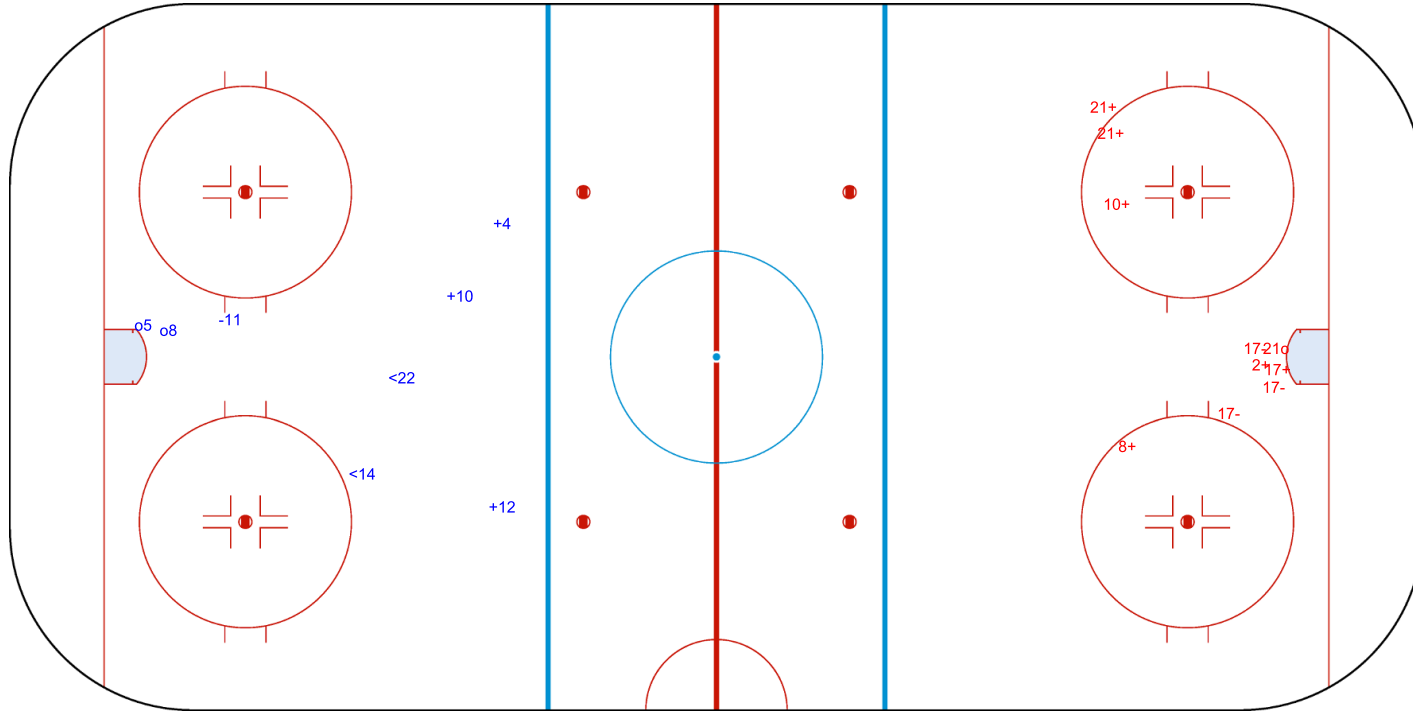

Shots by TPE

Goals (o): 1

SSG (+): 6

SSP (>): 0

SPG (-): 3

021

GK 1 of RSA

Shots by TPE
Goals (o): 2 SSG (+): 9
SSP (<): 0 SPG (-): 5

GK 1 of RSA

RSA

Period: 3

TPE

Shots by RSA
Goals (o): 2 SSG (+): 4
SSP (>): 1 SPG (-): 3

GK 20 of TPE

Shots by TPE

Goals (o): 1 SSG (+): 1
SSP (<): 0 SPG (-): 1