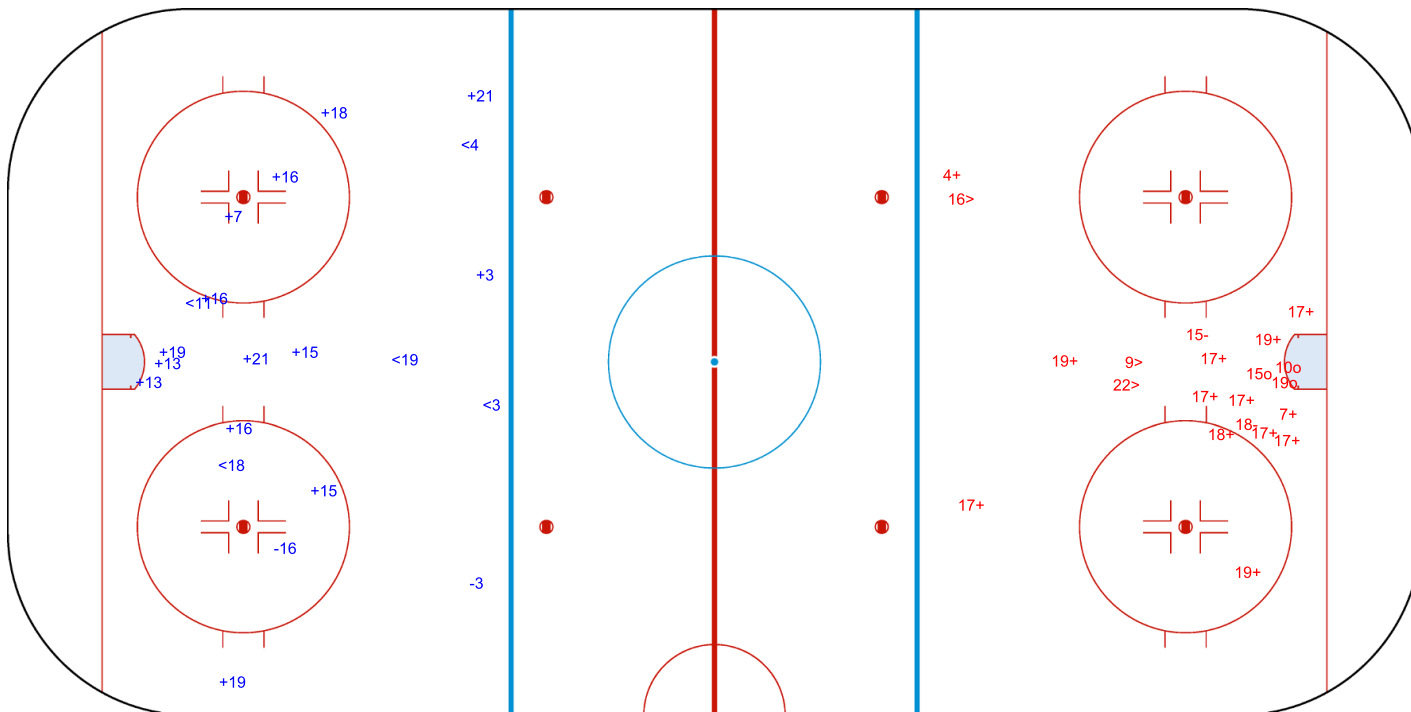

INTERNATIONAL
ICE HOCKEY
FEDERATION

PRELIMINARY ROUND, GAME 12

Shots by TPE

Goals (o): 0 SSG (+): 14
SSP (<): 5 SPG (-): 2

GK 1 of ESP

GK 20 of ESP

2nd Period

Shots by ESP

Goals (o): 3 SSG (+): 13
SSP (>): 3 SPG (-): 2

GK 1 of TPE

GK 20 of TPE

Poland
Bytom
BYTOM ARENA

SAT 12 APR 2025
START TIME 20:00

IIHF ICE HOCKEY WOMEN'S WORLD CHAMPIONSHIP
DIVISION II, GROUP A

PRELIMINARY ROUND, GAME 12