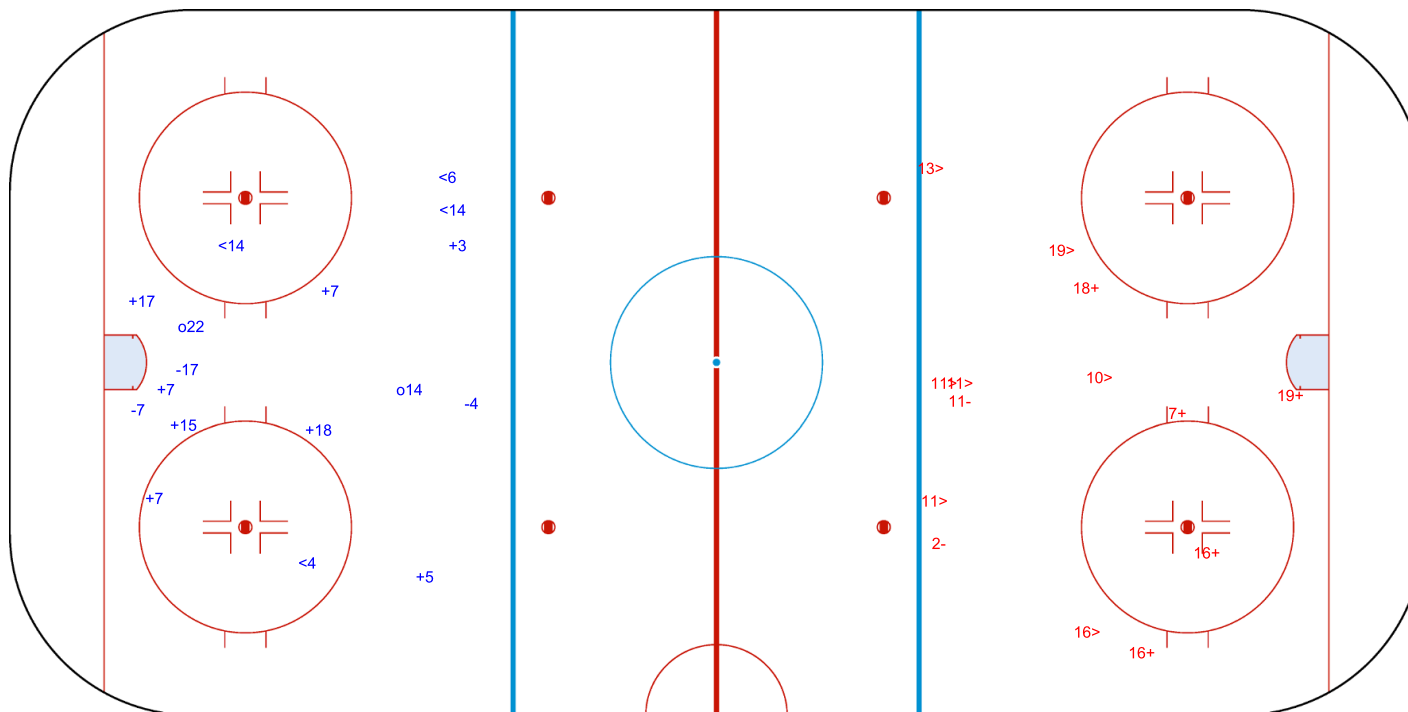

GK 1 of TPE

1st Period

Shots by TPE

Goals (o): 0 SSG (+): 5
SSP (>): 7 SPG (-): 2

GK 1 of ESP

Poland
Bytom
BYTOM ARENA

SAT 12 APR 2025
START TIME 20:00

IIHF ICE HOCKEY WOMEN'S WORLD CHAMPIONSHIP
DIVISION II, GROUP A

INTERNATIONAL
ICE HOCKEY
FEDERATION

PRELIMINARY ROUND, GAME 12

Shots by TPE

Goals (o): 0 SSG (+): 14
SSP (<): 5 SPG (-): 2

GK 1 of ESP

GK 20 of ESP

2nd Period

Shots by ESP