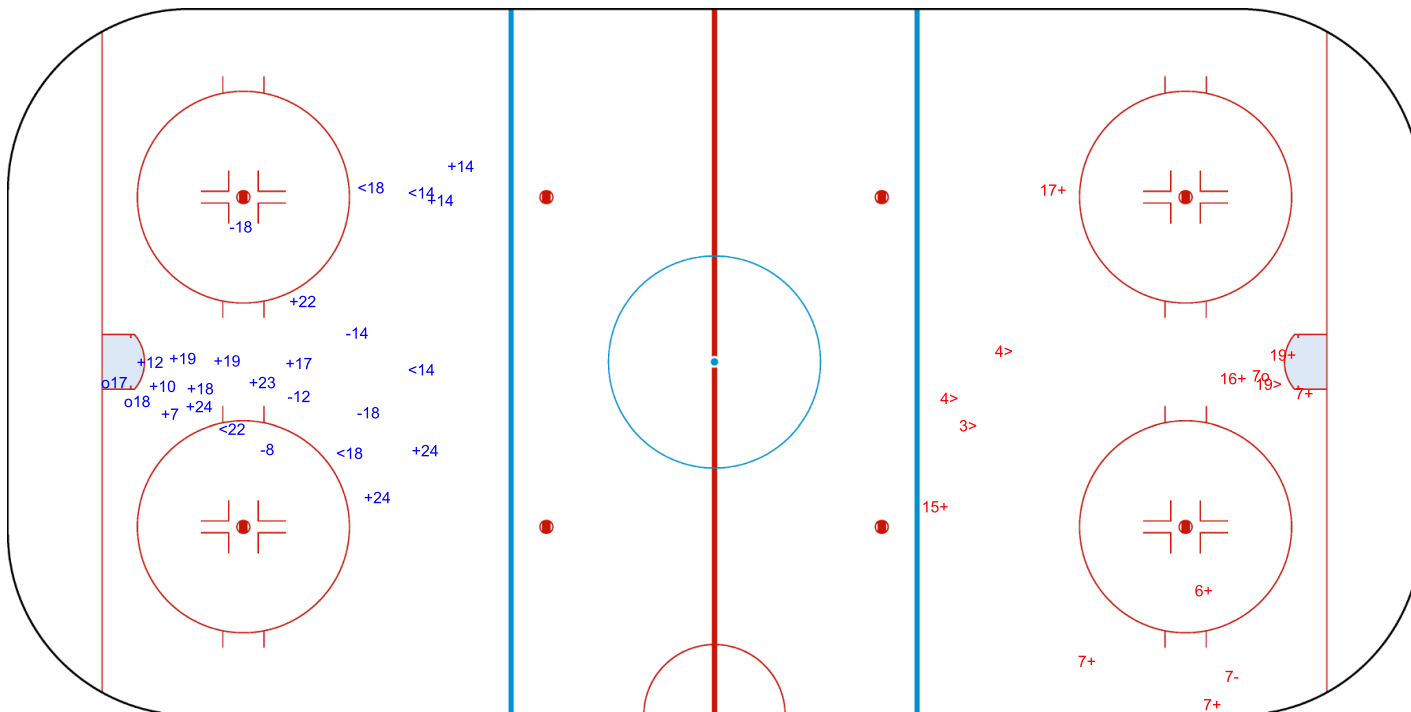

Goals (o): 3 SSG (+): 13
SSP (>): 3 SPG (-): 2

GK 1 of TPE

GK 20 of TPE

Poland
Bytom
BYTOM ARENA

SAT 12 APR 2025
START TIME 20:00

IIHF ICE HOCKEY WOMEN'S WORLD CHAMPIONSHIP
DIVISION II, GROUP A

PRELIMINARY ROUND, GAME 12

**INTERNATIONAL
ICE HOCKEY
FEDERATION**

Shots by ESP

Goals (o): 2 SSG (+): 14
SSP (<): 5 SPG (-): 5

GK 1 of TPE

GK 20 of TPE

3rd Period

Shots by TPE

Goals (o): 1 SSG (+): 8
SSP (>): 4 SPG (-): 1