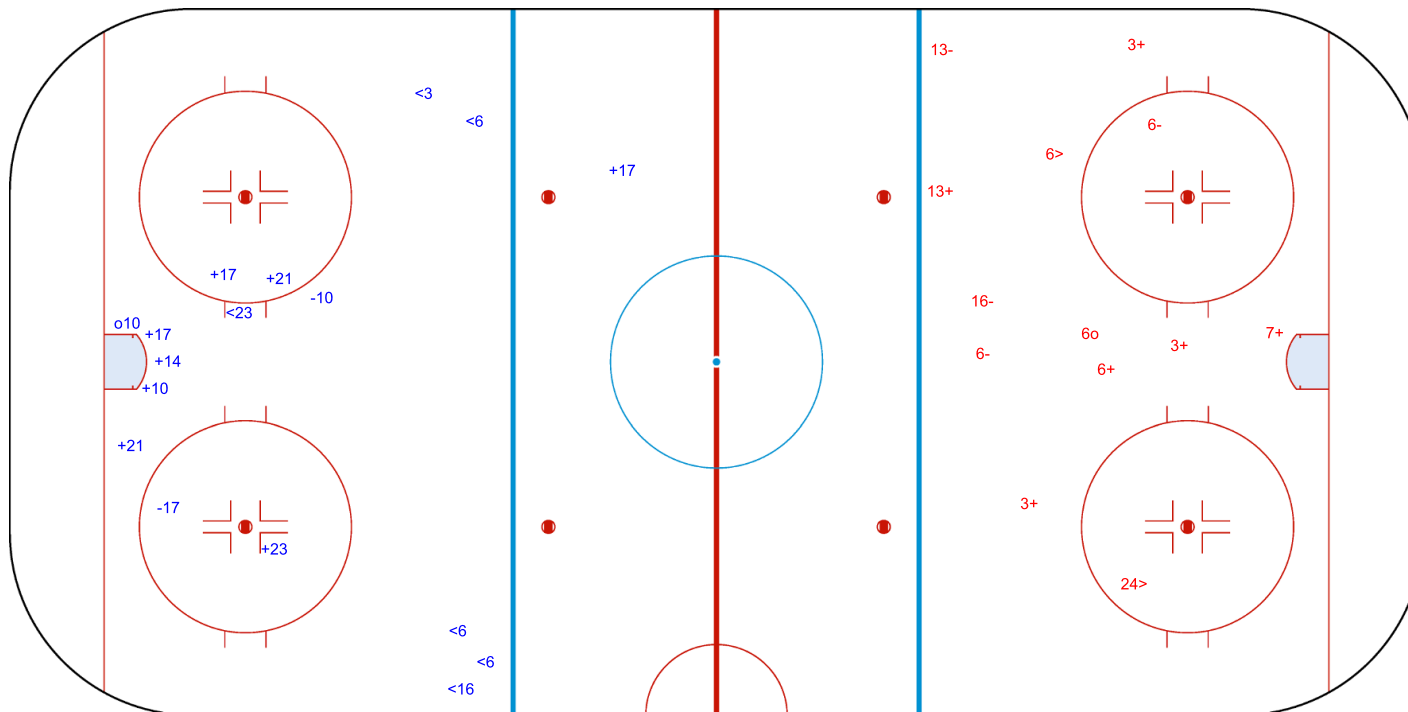

GK 1 of AUT

Shots by ITA

Goals (o): 1    SSG (+): 8  
SSP (<): 6    SPG (-): 2

GK 1 of AUT

2nd Period

Shots by AUT

Goals (o): 1    SSG (+): 6  
SSP (>): 2    SPG (-): 4

GK 20 of ITA