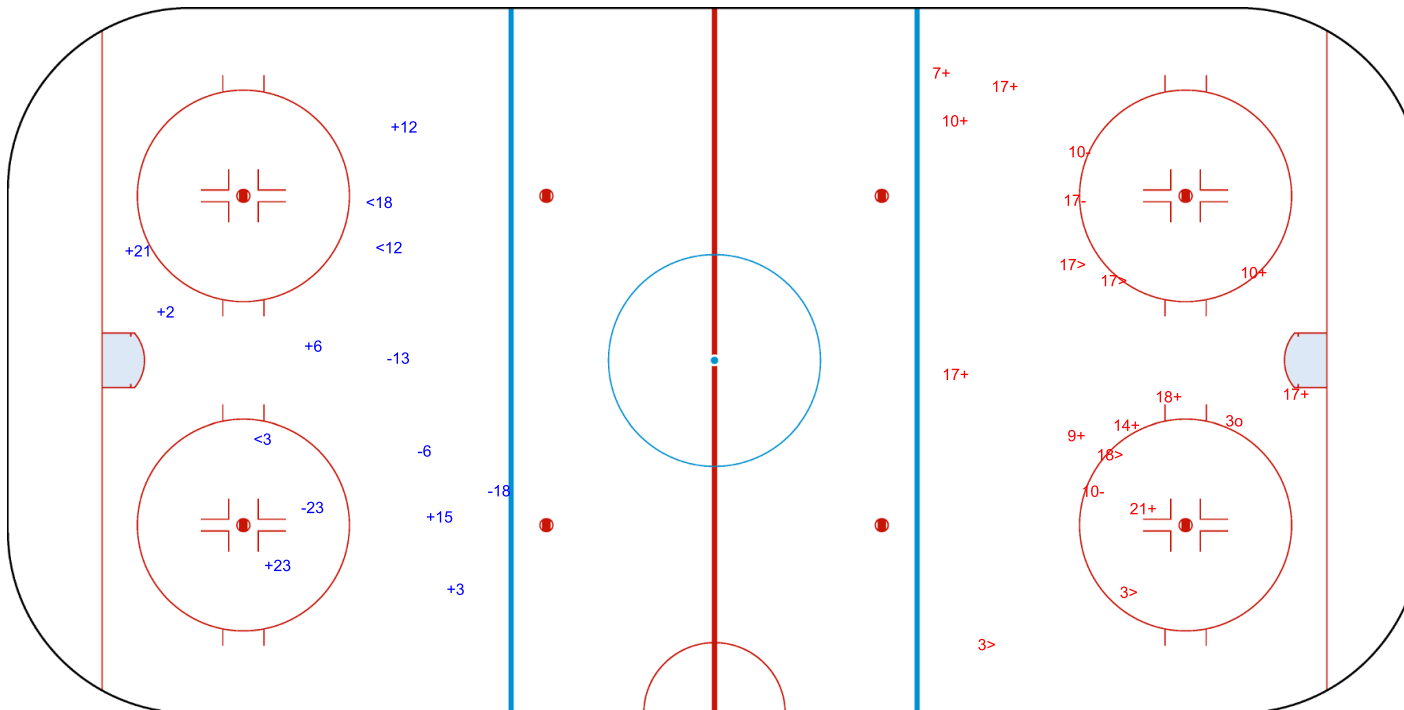

### SHOT CHART

AUT - ITA

1st Period

Shots by AUT

Goals (o): 0    SSG (+): 7  
SSP (-): 3    SPG (-): 4

GK 20 of ITA

Shots by ITA

Goals (o): 1    SSG (+): 10  
SSP (>): 5    SPG (-): 3

GK 1 of AUT

Shots by ITA

Goals (o): 1    SSG (+): 8  
SSP (<): 6    SPG (-): 2

GK 1 of AUT

2nd Period

Shots by AUT

Goals (o): 1    SSG (+): 6  
SSP (>): 2    SPG (-): 4

GK 20 of ITA