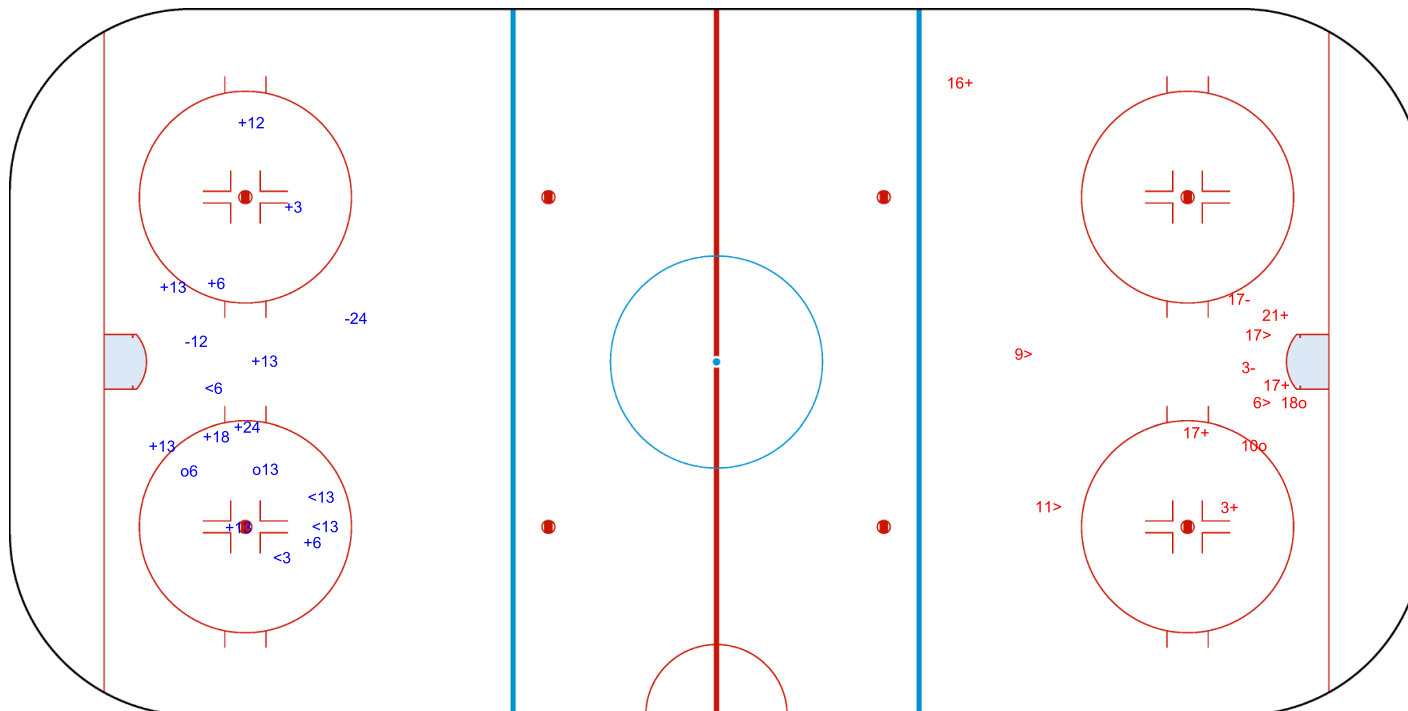

Shots by AUT  
Goals (o): 2  
SSP (<): 4  
SSG (+): 10  
SPG (-): 2

GK 20 of ITA

ITA → 3rd Period ← AUT

Shots by ITA  
Goals (o): 2  
SSP (>): 4  
SSG (+): 5  
SPG (-): 2

GK 1 of AUT

Legend:		
<b>GK</b>	Goalkeeper	
<b>SPG</b>	Shots past goal	
<b>SSG</b>	Shots saved by goalkeeper	
<b>SSP</b>	Shots saved by player	