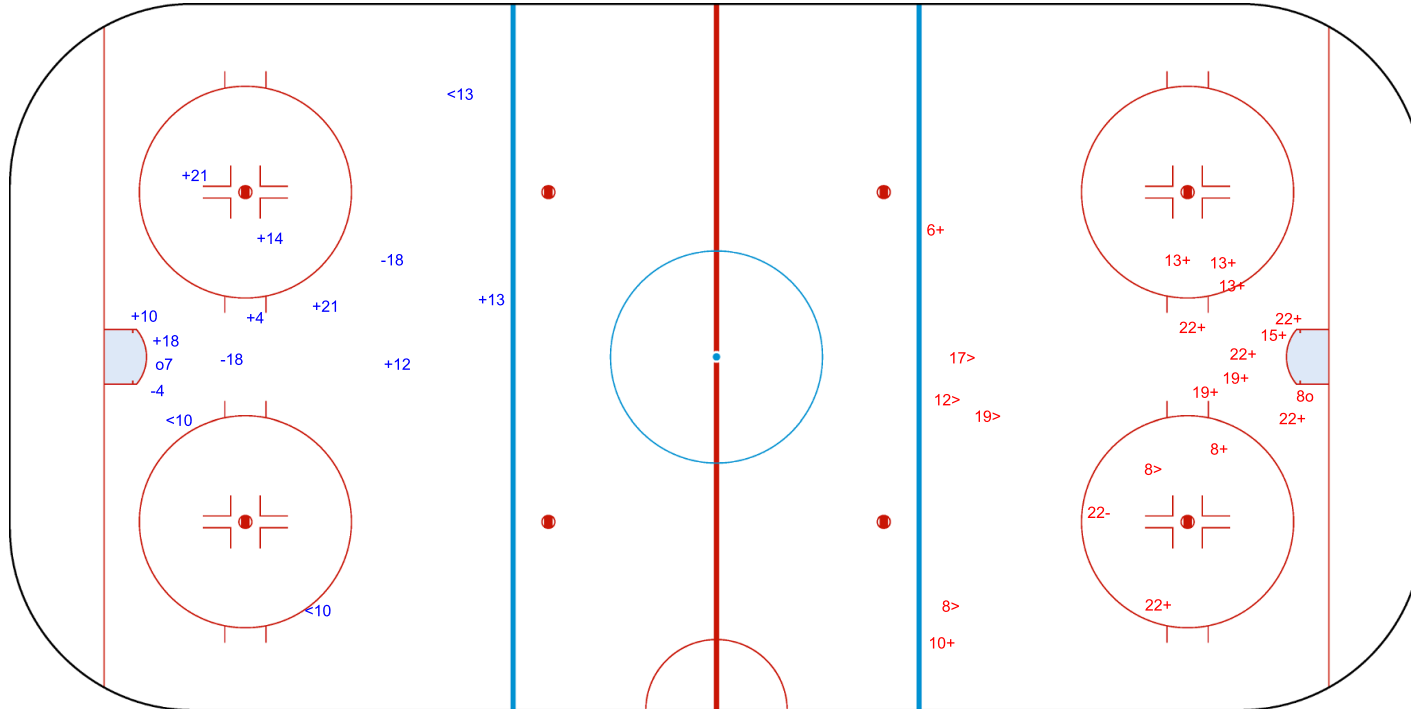

Goals (o): 1    SSG (+): 8  
SSP (<): 3    SPG (-): 3

GK 20 of POL

3rd Period

Shots by POL

Goals (o): 1    SSG (+): 14  
SSP (>): 5    SPG (-): 1

GK 20 of CHN

Legend:	
<b>GK</b>	Goalkeeper
<b>SPG</b>	Shots past goal
<b>SSG</b>	Shots saved by goalkeeper
<b>SSP</b>	Shots saved by player