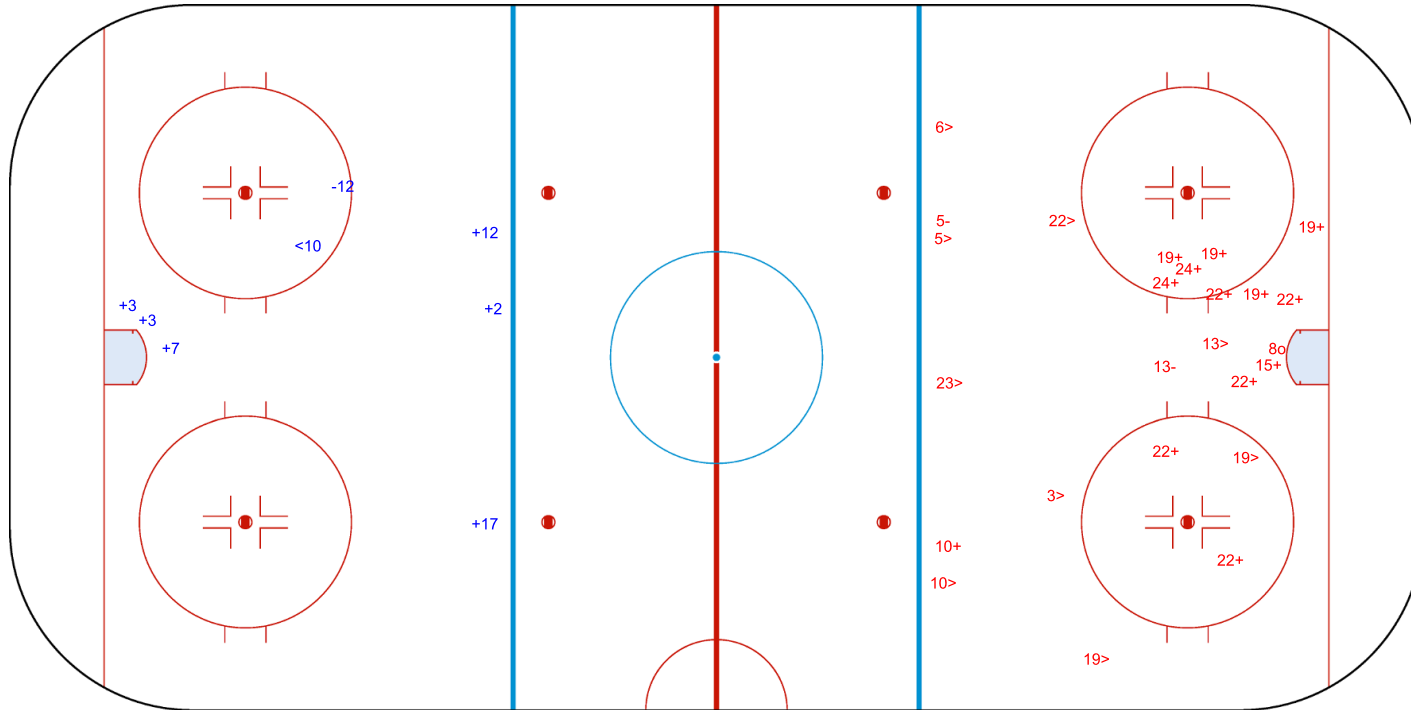

SHOT CHART  
POL - CHN

Shots by CHN  
Goals (o): 0  
SSP (<): 1  
SSG (+): 6  
SPG (-): 1

GK 20 of POL

POL → 1st Period ← CHN

Shots by POL  
Goals (o): 1  
SSP (>): 9  
SSG (+): 13  
SPG (-): 2

GK 20 of CHN

Shots by POL

Goals (o): 2

SSG (+): 9

SSP (<): 3

SPG (-): 3

o13<sup>8</sup>

GK 20 of CHN

2nd Period