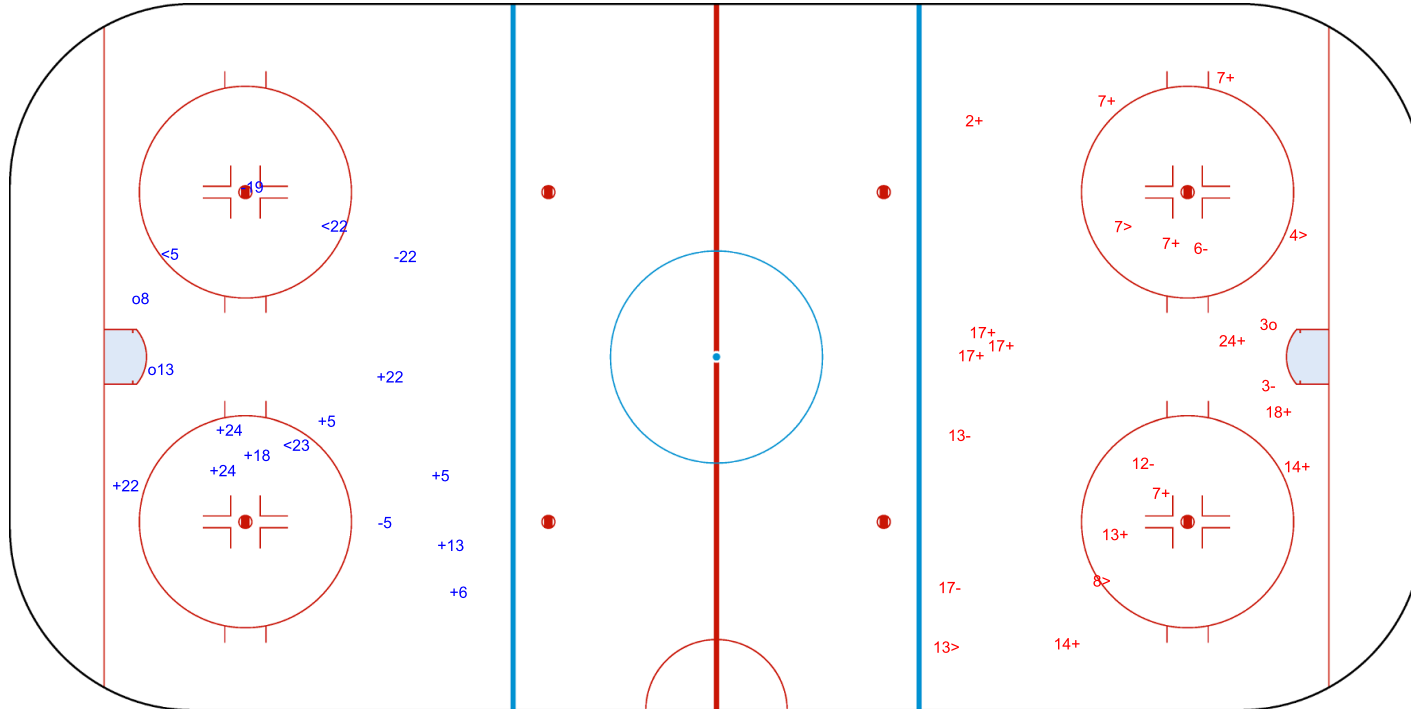

Shots by CHN

Goals (o): 1

SSG (+): 13

SSP (>): 4

SPG (-): 5

o3

GK 20 of POL

Shots by CHN