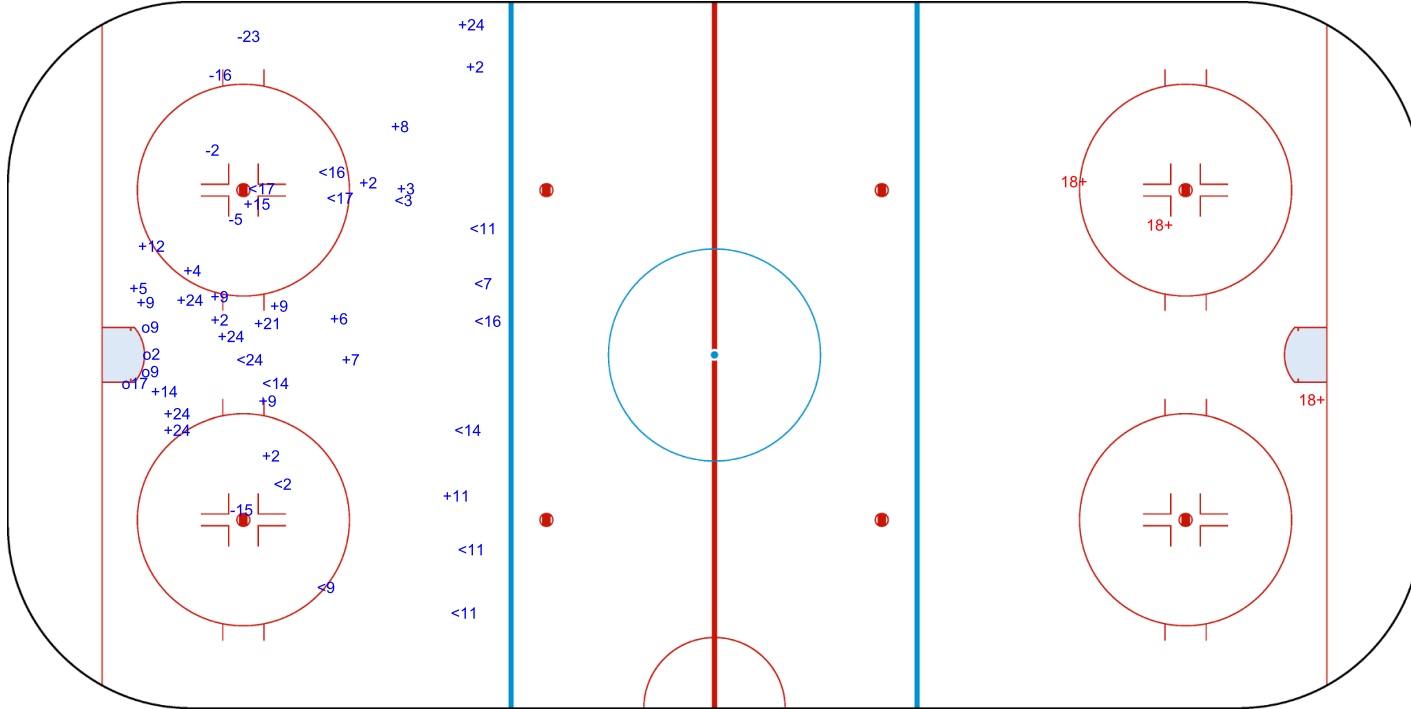

Shots by TUR

Goals (o): 4   SSG (+): 24
SSP (<): 14   SPG (-): 5

GK 1 of RSA

RSA → 2nd Period ← TUR

Shots by RSA

Goals (o): 0   SSG (+): 3
SSP (>): 0   SPG (-): 0

GK 20 of TUR

GK 25 of TUR