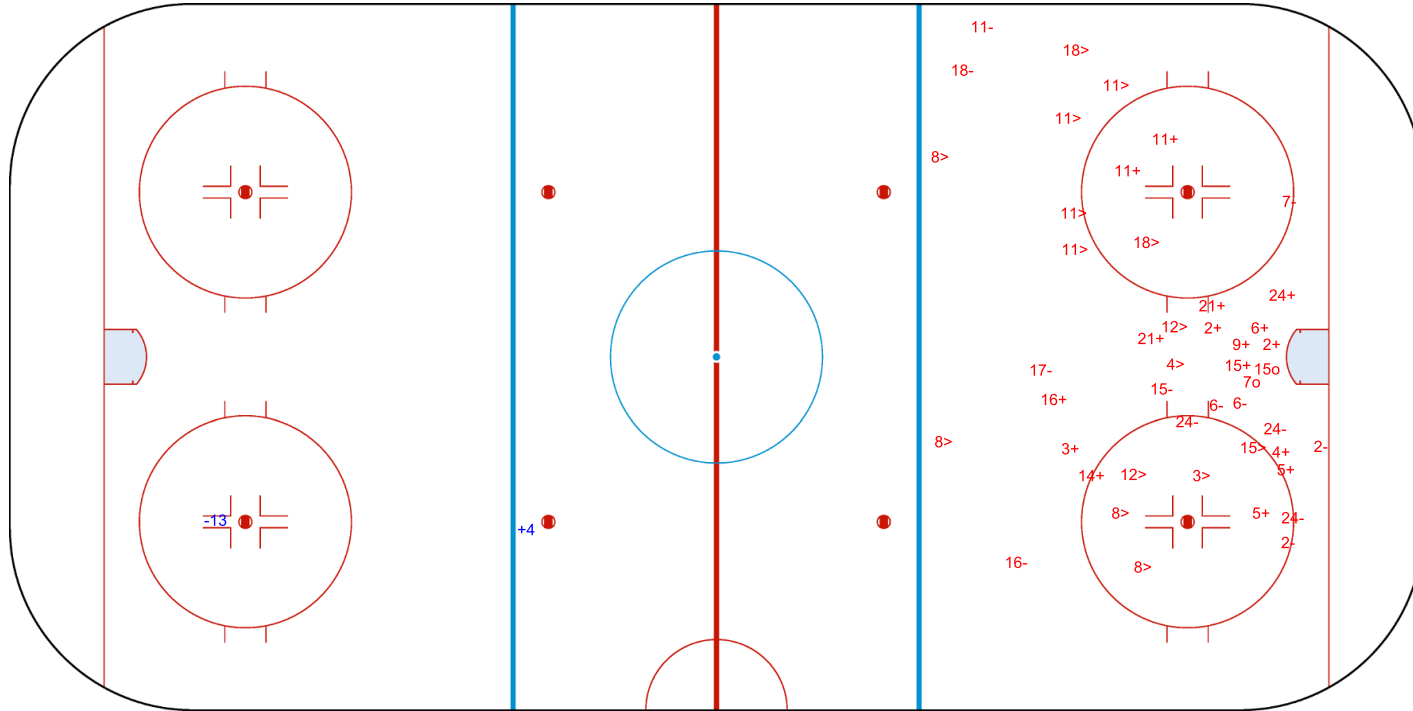

Goals (o): 0 SSG (+): 1
SSP (<): 0 SPG (-): 1

GK 25 of TUR

TUR → 3rd Period ← RSA

Shots by TUR

Goals (o): 2 SSG (+): 16
SSP (>): 15 SPG (-): 13

GK 1 of RSA

Legend:					
GK	Goalkeeper	SPG	Shots past goal	SSG	Shots saved by goalkeeper
				SSP	Shots saved by player