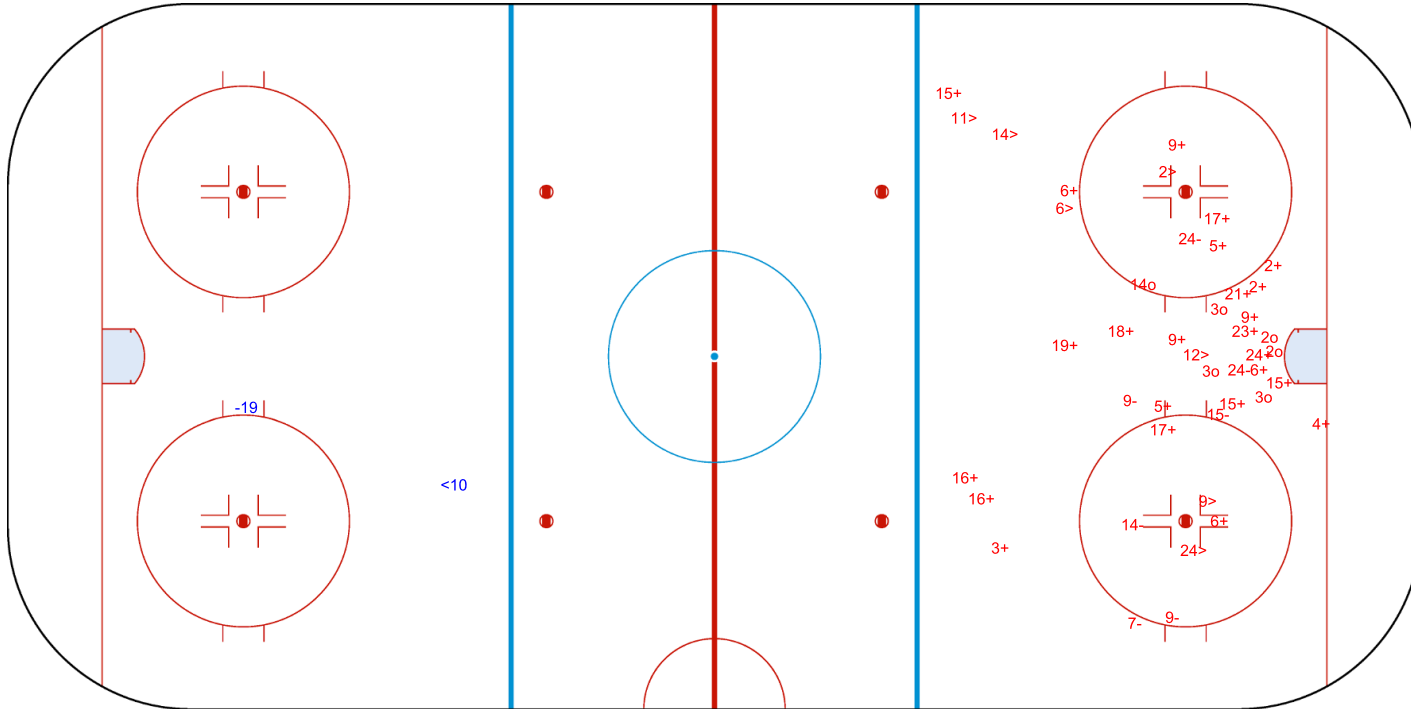

SHOT CHART
RSA - TUR

Shots by RSA
Goals (o): 0
SSP (<): 1

GK 20 of TUR

1st Period

Shots by TUR
Goals (o): 6
SSP (>): 7

GK 1 of RSA

GK 20 of RSA

Shots by TUR

Goals (o): 4 SSG (+): 24
SSP (<): 14 SPG (-): 5

GK 1 of RSA

RSA → 2nd Period ← TUR

Shots by RSA

Goals (o): 0 SSG (+): 3
SSP (>): 0 SPG (-): 0

GK 20 of TUR

GK 25 of TUR

Shots by RSA