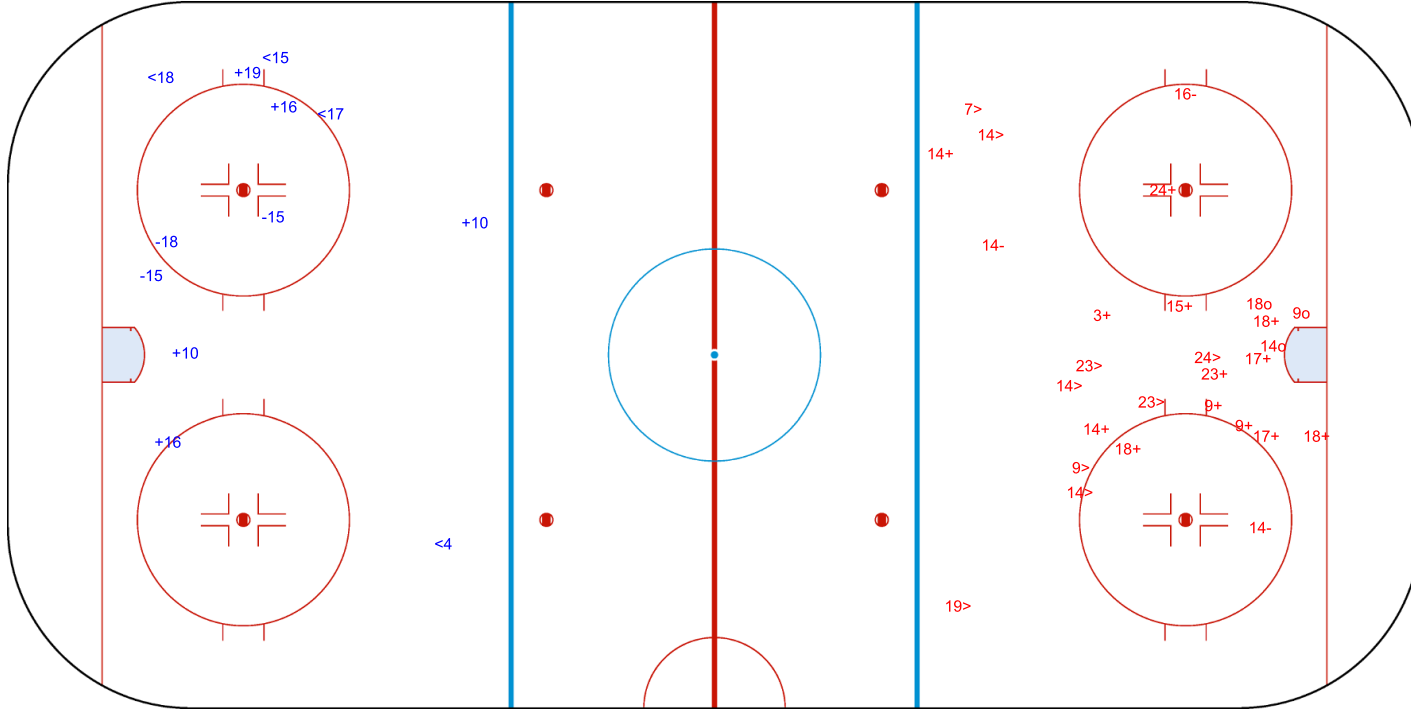

Goals (o): 0 SSG (+): 5
SSP (<): 4 SPG (-): 3

GK 20 of BEL

GK 25 of BEL

2nd Period

Shots by BEL

Goals (o): 3 SSG (+): 13
SSP (>): 9 SPG (-): 3

GK 1 of RSA

Shots by BEL
Goals (o): 4
SSP (<): 8
SSG (+): 18
SPG (-): 7