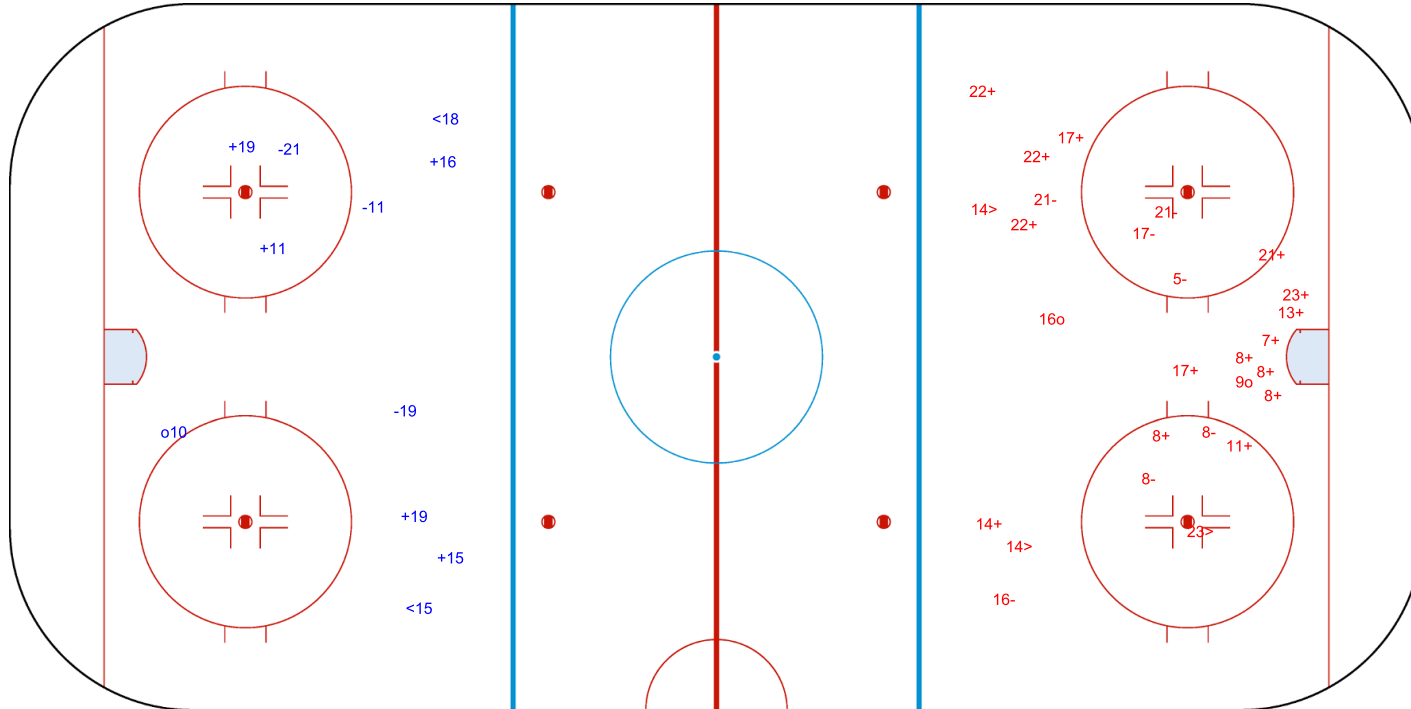

Goals (o): 1    SSG (+): 5  
SSP (<): 2    SPG (-): 3

GK 1 of THA

GK 25 of THA

THA → 3rd Period ← RSA

Shots by THA

Goals (o): 2    SSG (+): 15  
SSP (>): 3    SPG (-): 7

GK 1 of RSA

Legend:	
<b>GK</b>	Goalkeeper
<b>SPG</b>	Shots past goal
<b>SSG</b>	Shots saved by goalkeeper
<b>SSP</b>	Shots saved by player