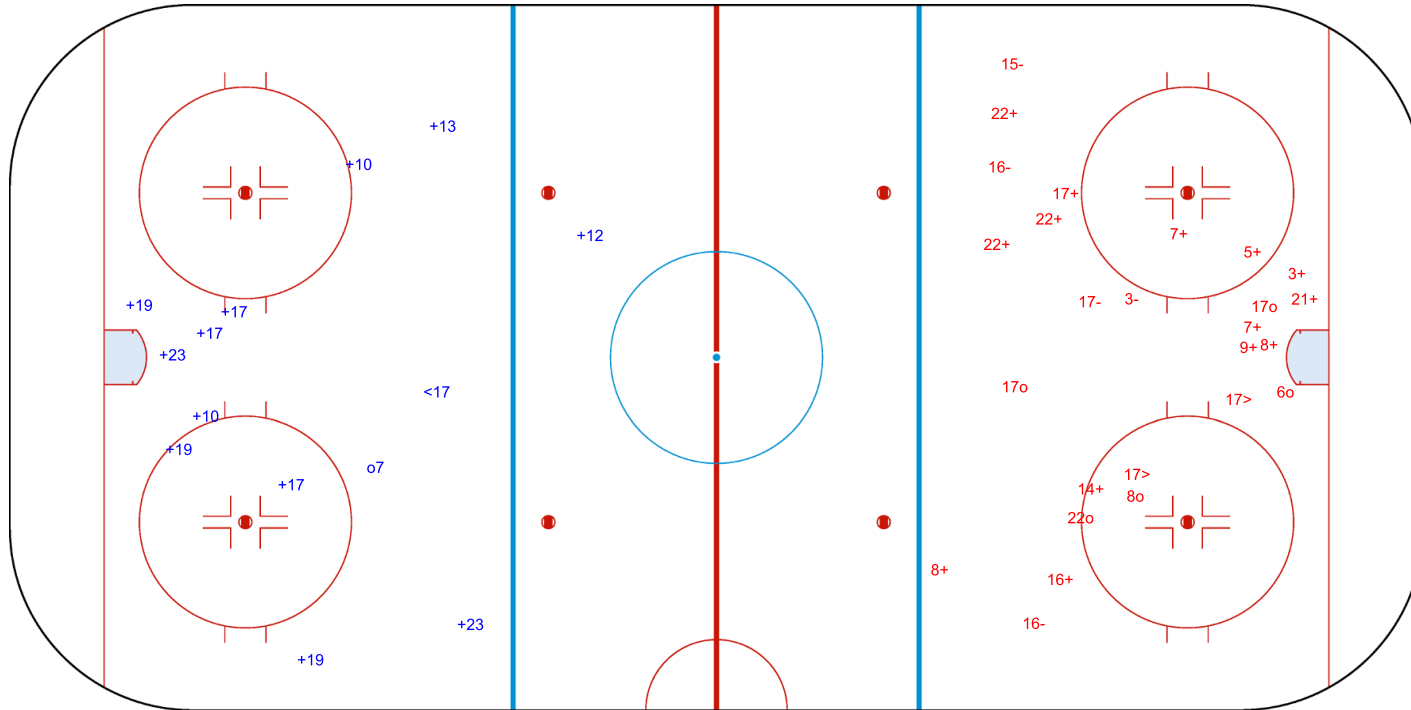

SHOT CHART  
RSA - THA

Shots by RSA  
Goals (o): 1  
SSP (<): 1  
SSG (+): 12  
SPG (-): 0

GK 25 of THA

1st Period

Shots by THA  
Goals (o): 5  
SSP (>): 2  
SSG (+): 14  
SPG (-): 5

GK 1 of RSA

GK 20 of RSA

Shots by THA

Goals (o): 1    SSG (+): 18  
SSP (<): 5    SPG (-): 10

GK 1 of RSA

2nd Period

Shots by RSA

Goals (o): 0    SSG (+): 2  
SSP (>): 1    SPG (-): 0

GK 25 of THA

Shots by RSA