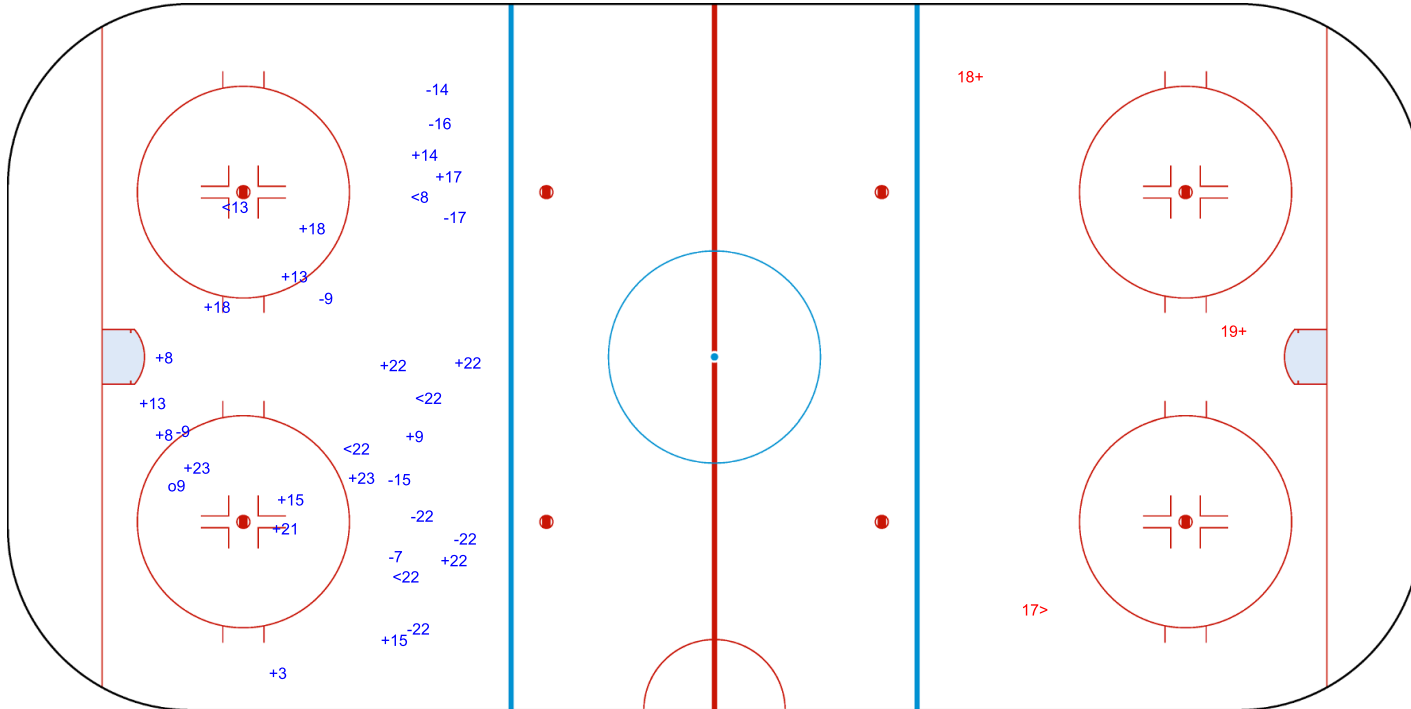

Shots by THA

Goals (o): 1    SSG (+): 18  
SSP (<): 5    SPG (-): 10

GK 1 of RSA

2nd Period

Shots by RSA

Goals (o): 0    SSG (+): 2  
SSP (>): 1    SPG (-): 0

GK 25 of THA

Shots by RSA