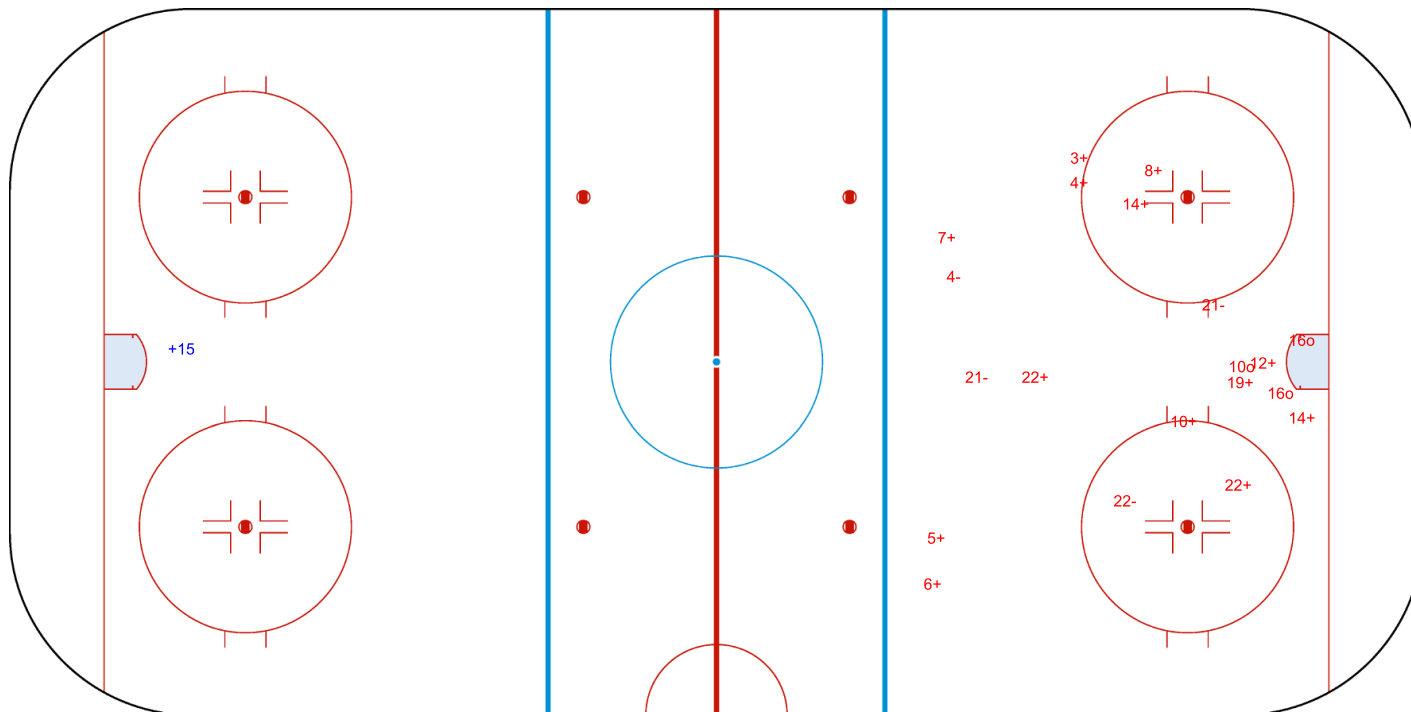

Shots by SRB

Goals (o): 0   SSG (+): 1
SSP (<): 0   SPG (-): 0

GK 1 of JPN

GK 20 of JPN

Period: 3

Shots by JPN

Goals (o): 3   SSG (+): 13
SSP (>): 0   SPG (-): 4

GK 1 of SRB

GK 25 of SRB

Legend:	
GK	Goalkeeper
SPG	Shots past goal
SSG	Shots saved by goalkeeper
SSP	Shots saved by player