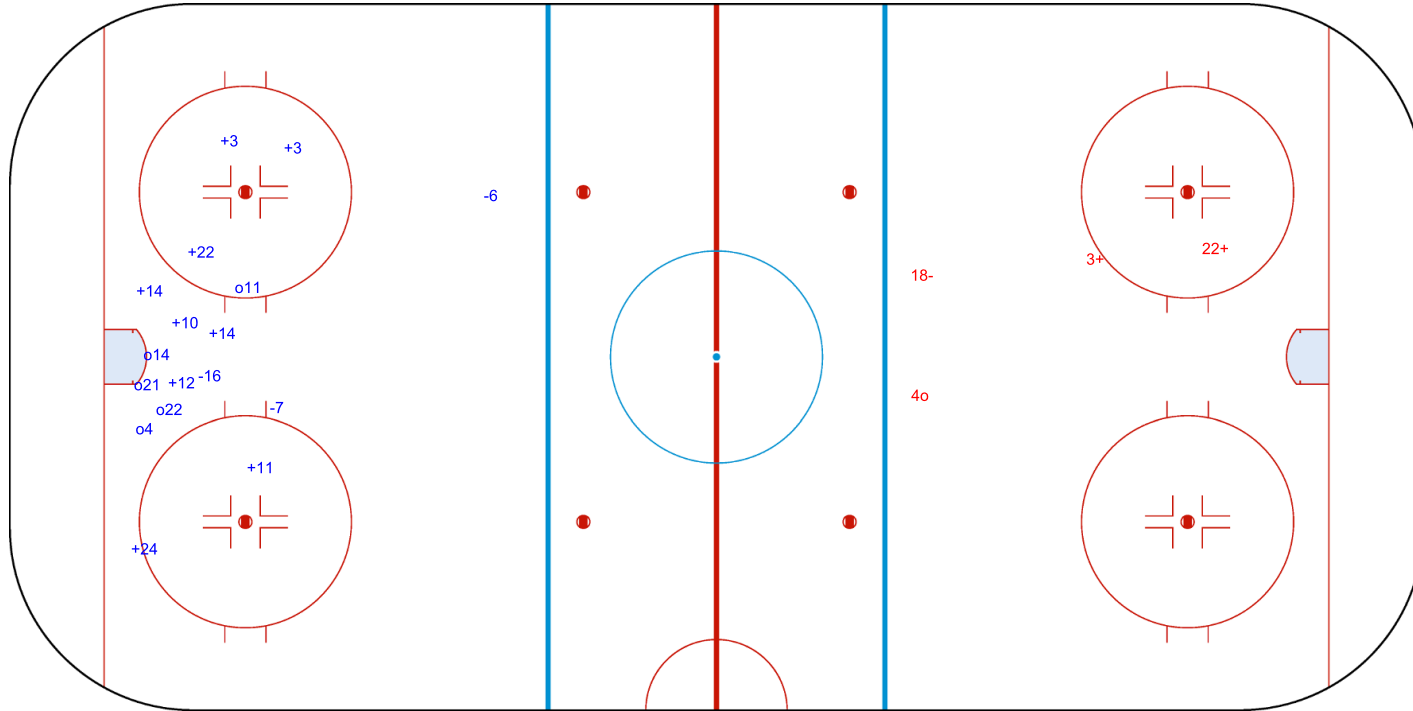

SHOT CHART
SRB - JPN

Shots by SRB
Goals (o): 1
SSP (<): 0
SSG (+): 3
SPG (-): 0

JPN → Period: 1 ← SRB

Shots by JPN
Goals (o): 2
SSP (>): 0
SSG (+): 14
SPG (-): 5

2020

ICE HOCKEY
U20 WORLD
CHAMPIONSHIP
LITHUANIA
Vilnius
Division II - Group A

PRAMOGU ARENA

FRI 10 JAN 2020
START TIME 15:30

ICE HOCKEY IIHF ICE HOCKEY U20 WORLD CHAMPIONSHIP DIV II GROUP A ROUND ROBIN, GAME 11

INTERNATIONAL
ICE HOCKEY
FEDERATION

Shots by JPN

Goals (o): 5 SSG (+): 9
SSP (<): 0 SPG (-): 3

GK 1 of SRB

Period: 2

Shots by SRB

Goals (o): 1 SSG (+): 2
SSP (>): 0 SPG (-): 1

GK 1 of JPN

Shots by SRB

Goals (o): 0 SSG (+): 1
SSP (<): 0 SPG (-): 0

GK 1 of JPN