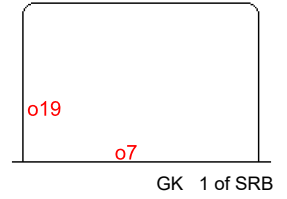

SHOT CHART
SRB - JPN

Shots by SRB
Goals (o): 1
SSP (<): 0
SSG (+): 3
SPG (-): 0

JPN → Period: 1 ← SRB

Shots by JPN
Goals (o): 2
SSP (>): 0
SSG (+): 14
SPG (-): 5

2020

ICE HOCKEY
U20 WORLD
CHAMPIONSHIP
LITHUANIA
Vilnius
Division II - Group A