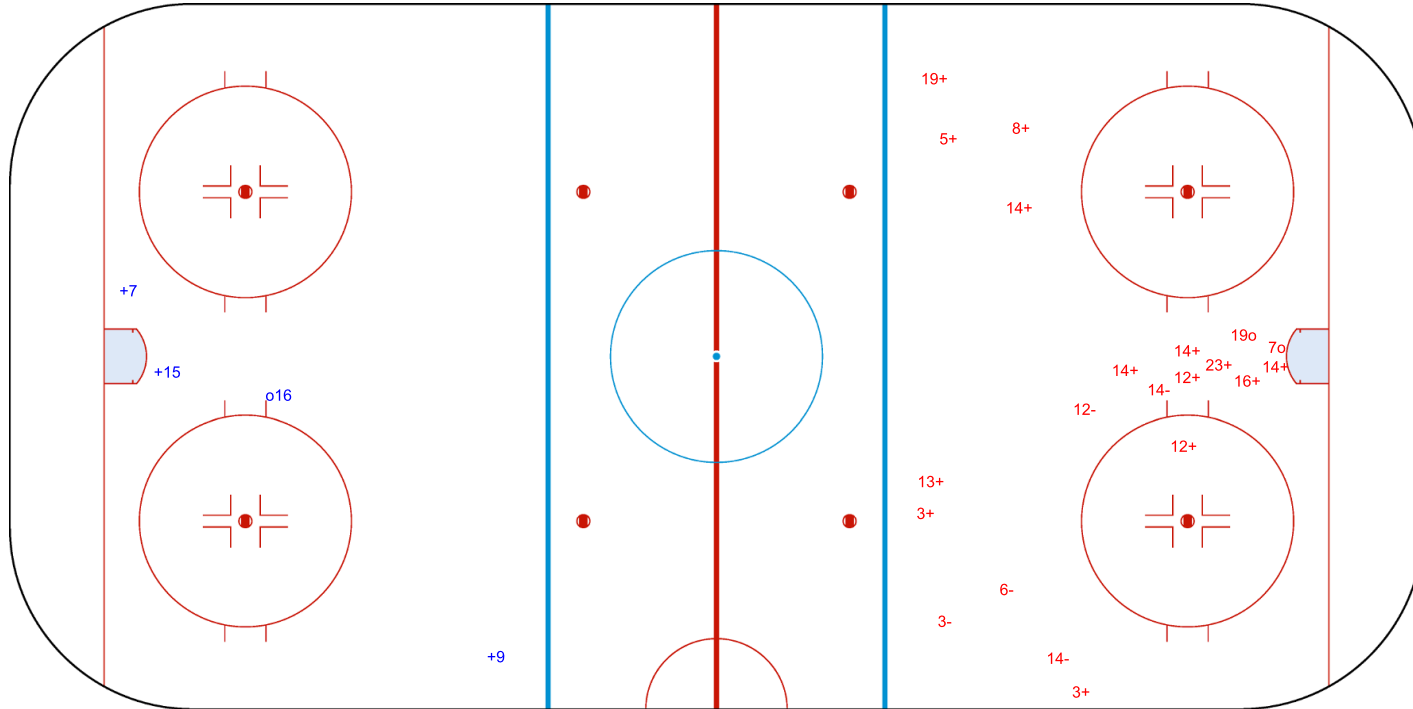

SHOT CHART
SRB - JPN

Shots by SRB
Goals (o): 1
SSP (<): 0
SSG (+): 3
SPG (-): 0

JPN → Period: 1 ← SRB

Shots by JPN
Goals (o): 2
SSP (>): 0
SSG (+): 14
SPG (-): 5

2020

ICE HOCKEY
U20 WORLD
CHAMPIONSHIP
LITHUANIA
Vilnius
Division II - Group A

PRAMOGU ARENA

FRI 10 JAN 2020
START TIME 15:30

ICE HOCKEY IIHF ICE HOCKEY U20 WORLD CHAMPIONSHIP DIV II GROUP A ROUND ROBIN, GAME 11

INTERNATIONAL
ICE HOCKEY
FEDERATION

Shots by JPN

Goals (o): 5 SSG (+): 9
SSP (<): 0 SPG (-): 3

GK 1 of SRB

Period: 2

Shots by SRB

Goals (o): 1 SSG (+): 2
SSP (>): 0 SPG (-): 1

GK 1 of JPN

Shots by SRB

Goals (o): 0 SSG (+): 1
SSP (<): 0 SPG (-): 0

GK 1 of JPN