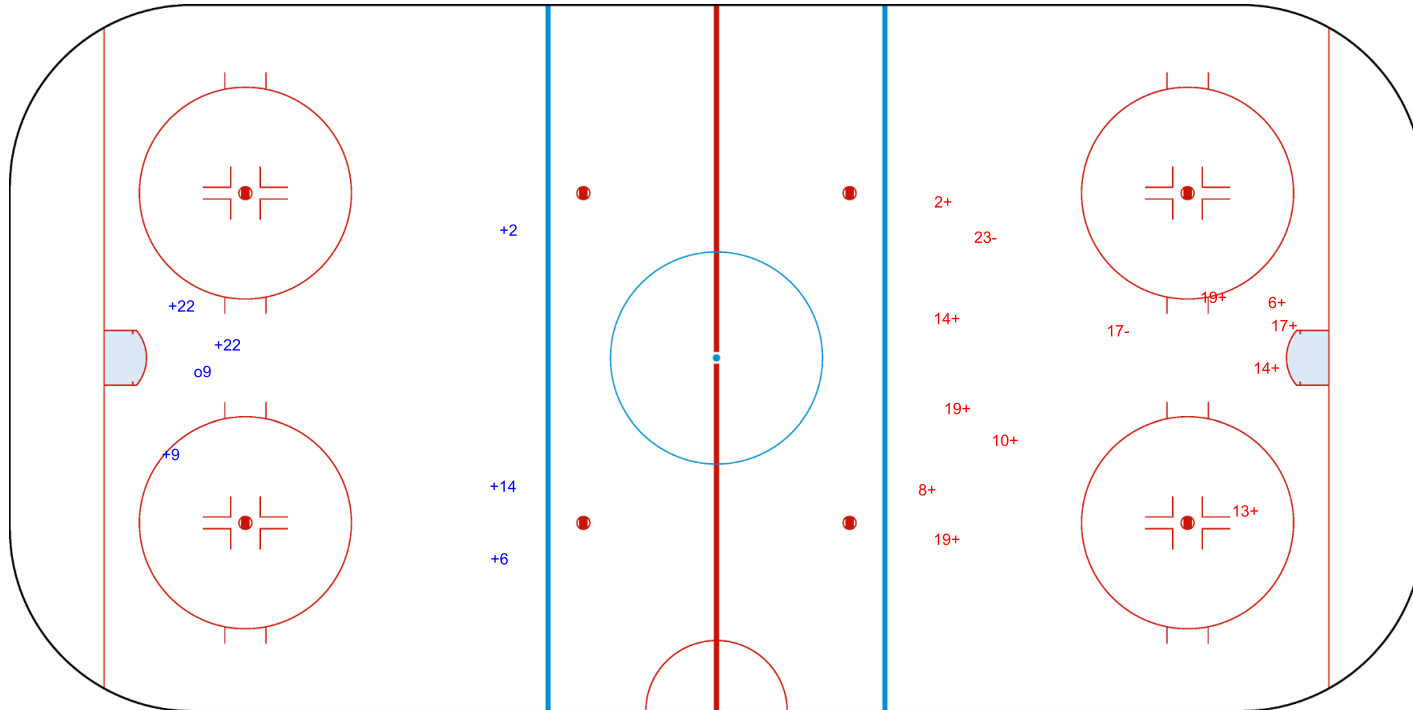

Period: 3

Shots by ESP

Goals (o): 0 SSG (+): 11
 SSP (>): 0 SPG (-): 2

GK 20 of ROU

Legend:
GK Goalkeeper **SPG** Shots past goal **SSG** Shots saved by goalkeeper **SSP** Shots saved by player