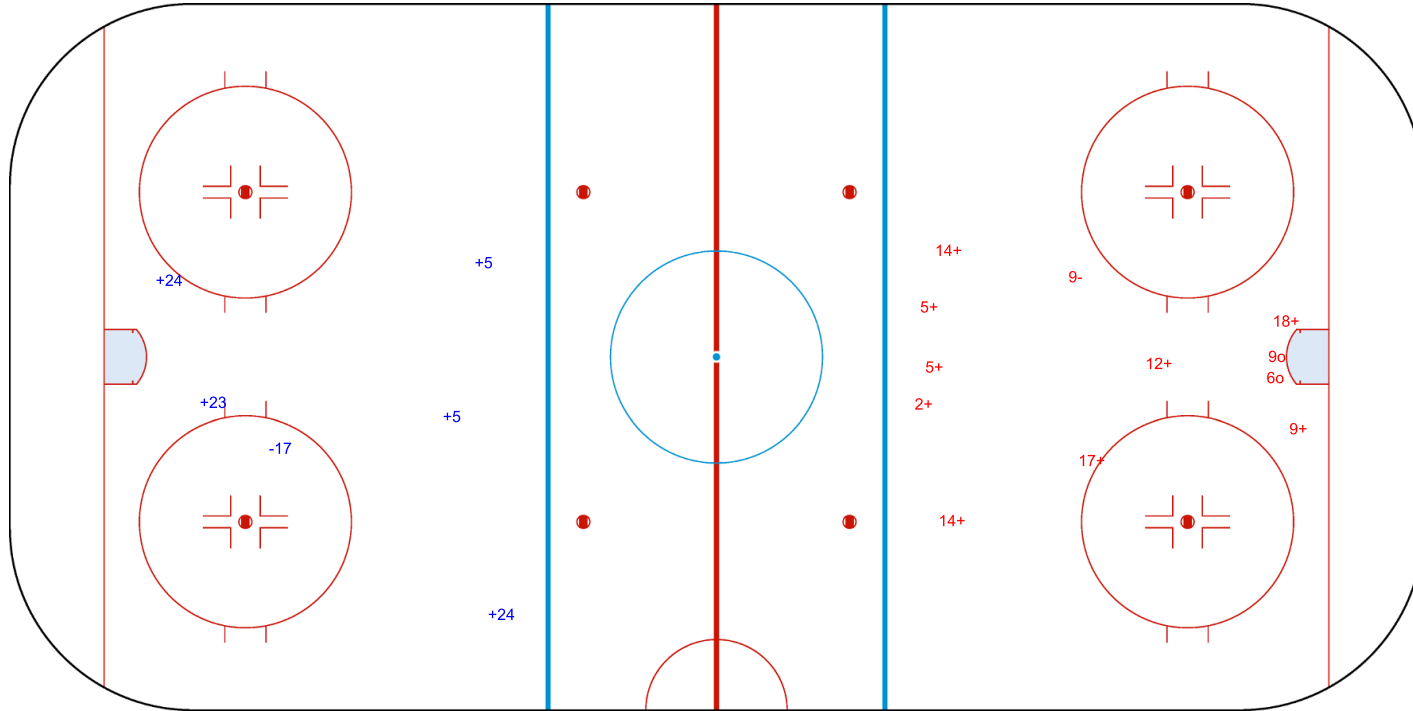

Goals (o): 2

SSG (+): 9

SSP (>): 0

SPG (-): 1

GK 25 of ESP

Shots by ROU

Goals (o): 1 SSG (+): 6
 SSP (<): 0 SPG (-): 0

GK 25 of ESP