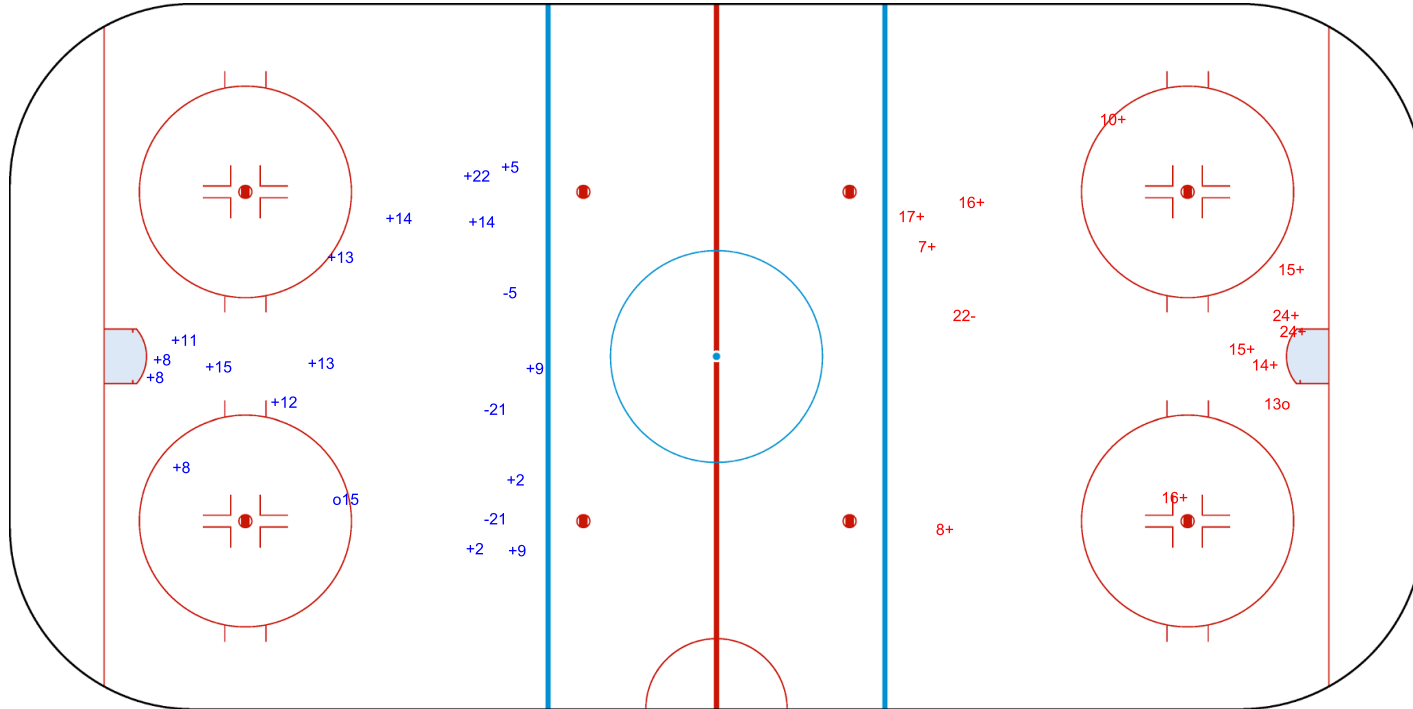

SHOT CHART
ROU - ESP

Shots by ROU
 Goals (o): 1
 SSP (<): 0
 SSG (+): 16
 SPG (-): 3

GK 25 of ESP

ESP → **Period: 1** ← **ROU**

Shots by ESP
 Goals (o): 1
 SSP (>): 0
 SSG (+): 11
 SPG (-): 1

GK 20 of ROU

2020

ICE HOCKEY
U20 WORLD
CHAMPIONSHIP
LITHUANIA
Vilnius
Division II - Group A

PRAMOGU ARENA

SUN 12 JAN 2020

START TIME 15:30

IIHF ICE HOCKEY U20 WORLD CHAMPIONSHIP DIV II GROUP A

ROUND ROBIN, GAME 14

INTERNATIONAL
ICE HOCKEY
FEDERATION