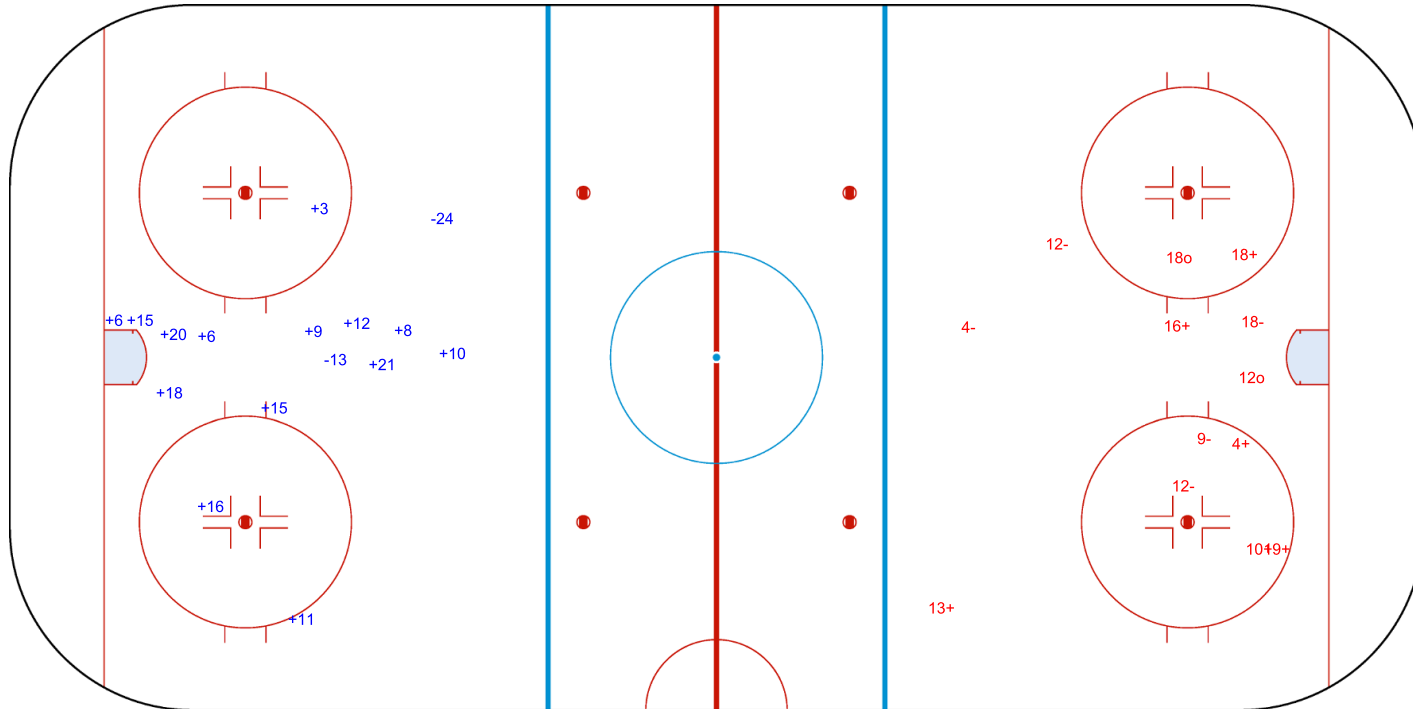

SHOT CHART
NED - CHN

Shots by NED
Goals (o): 0
SSP (<): 0
SSG (+): 14
SPG (-): 2

GK 1 of CHN

Period: 1

Shots by CHN
Goals (o): 2
SSP (>): 0
SSG (+): 6
SPG (-): 5

GK 1 of NED

Shots by CHN

Goals (o): 1 SSG (+): 5
SSP (<): 0 SPG (-): 1

GK 1 of NED

Period: 2

Shots by NED

Goals (o): 1 SSG (+): 11
SSP (>): 0 SPG (-): 1

GK 1 of CHN

Shots by NED

Goals (o): 2 SSG (+): 9

SSP (<): 0 SPG (-): 2