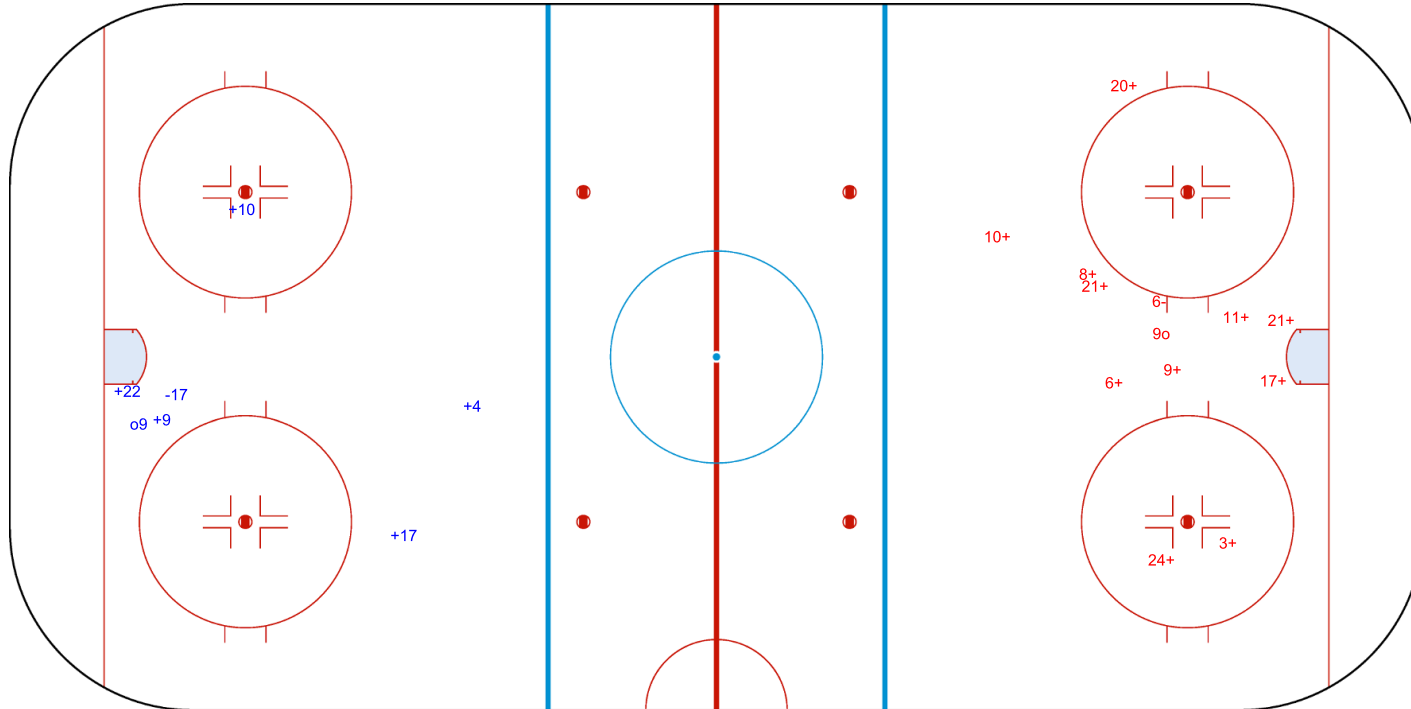

SHOT CHART
NED - CHN

Shots by NED
Goals (o): 0
SSP (<): 0
SSG (+): 14
SPG (-): 2

GK 1 of CHN

Period: 1

Shots by CHN
Goals (o): 2
SSP (>): 0
SSG (+): 6
SPG (-): 5

GK 1 of NED

Shots by CHN

Goals (o): 1 SSG (+): 5
SSP (<): 0 SPG (-): 1

GK 1 of NED

Period: 2

Shots by NED

Goals (o): 1 SSG (+): 11
SSP (>): 0 SPG (-): 1

GK 1 of CHN

Shots by NED

Goals (o): 2 SSG (+): 9

SSP (<): 0 SPG (-): 2