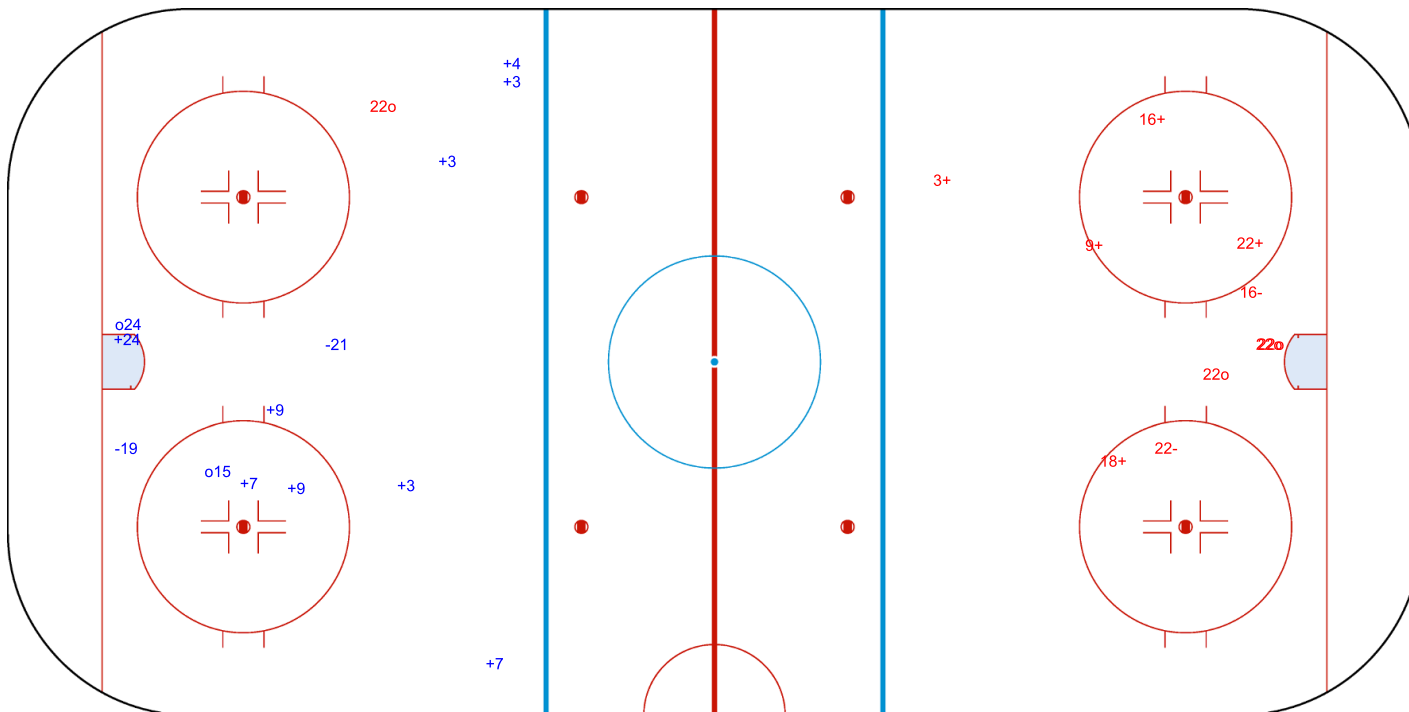

GK 1 of CHN

Period: 3

Shots by CHN

Goals (o): 2 SSG (+): 5

SSP (>): 0 SPG (-): 2

GK 1 of NED

ENG

Legend:	ENG Empty net goal	GK Goalkeeper	SPG Shots past goal	SSG Shots saved by goalkeeper	SSP Shots saved by player
----------------	---------------------------	----------------------	----------------------------	--------------------------------------	----------------------------------